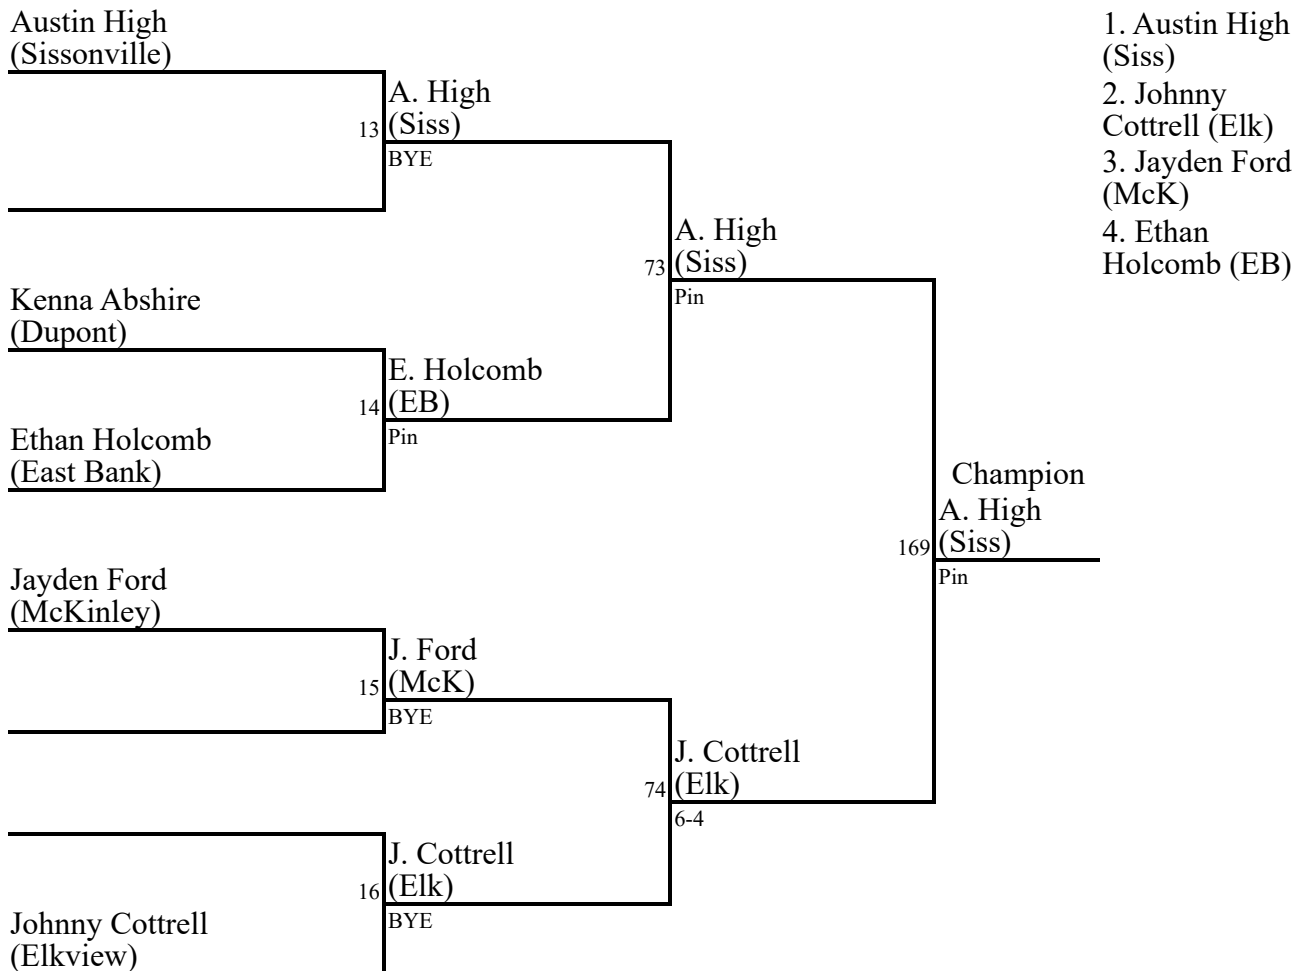

95 (back to top)