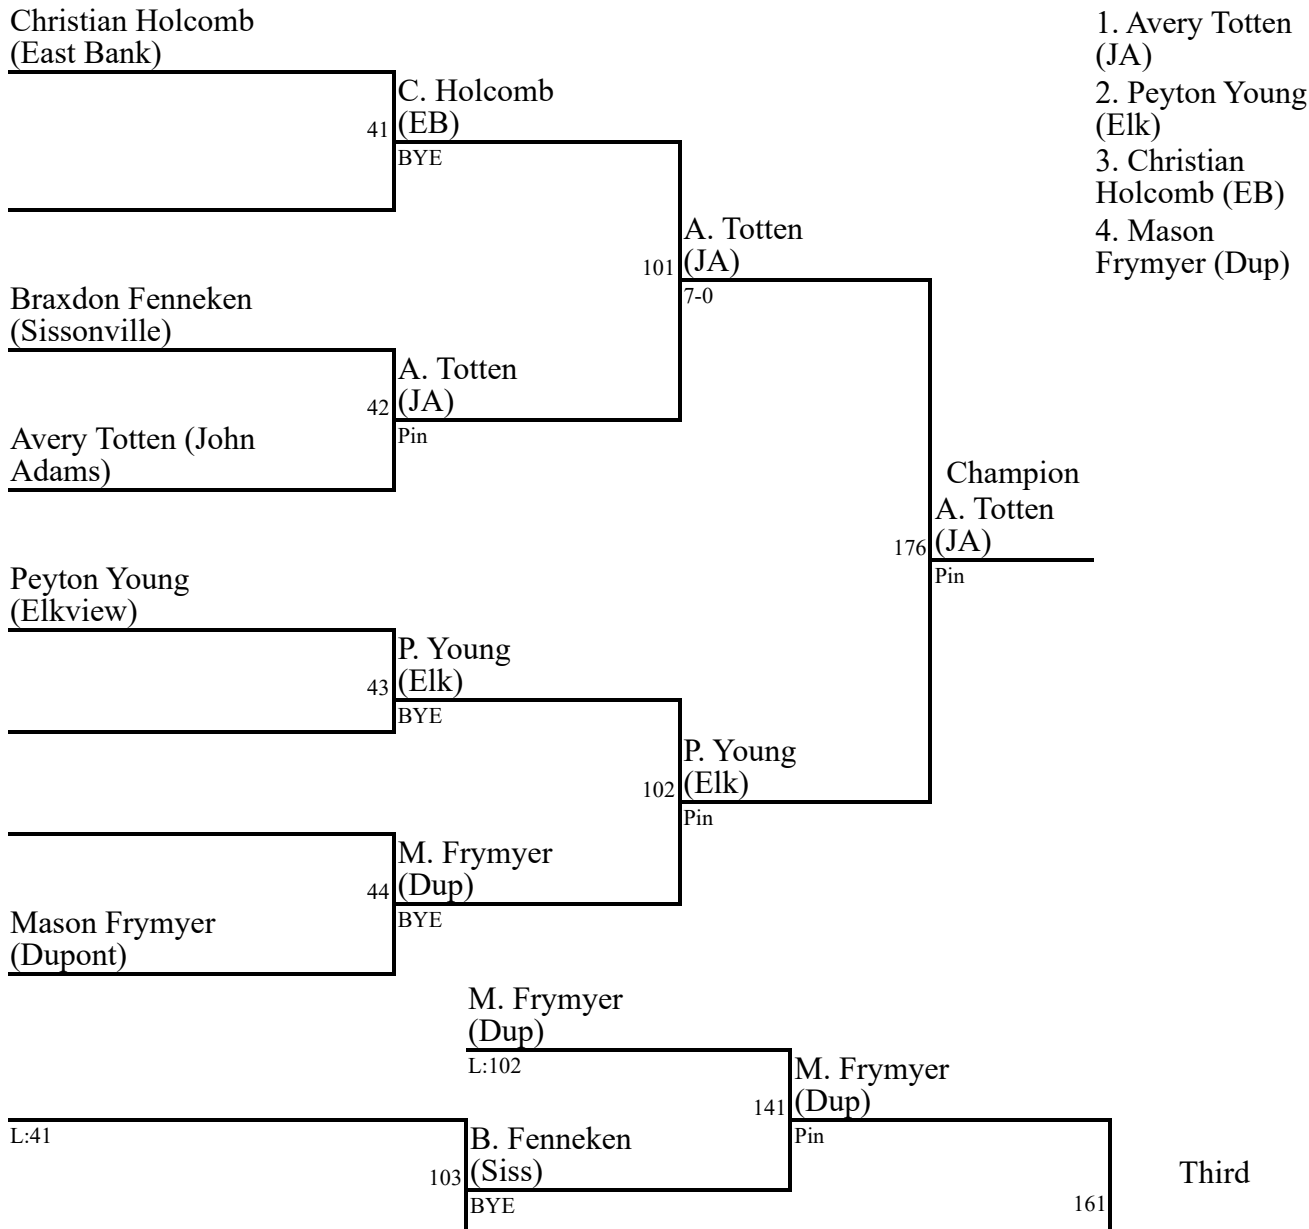

145 (back to top)