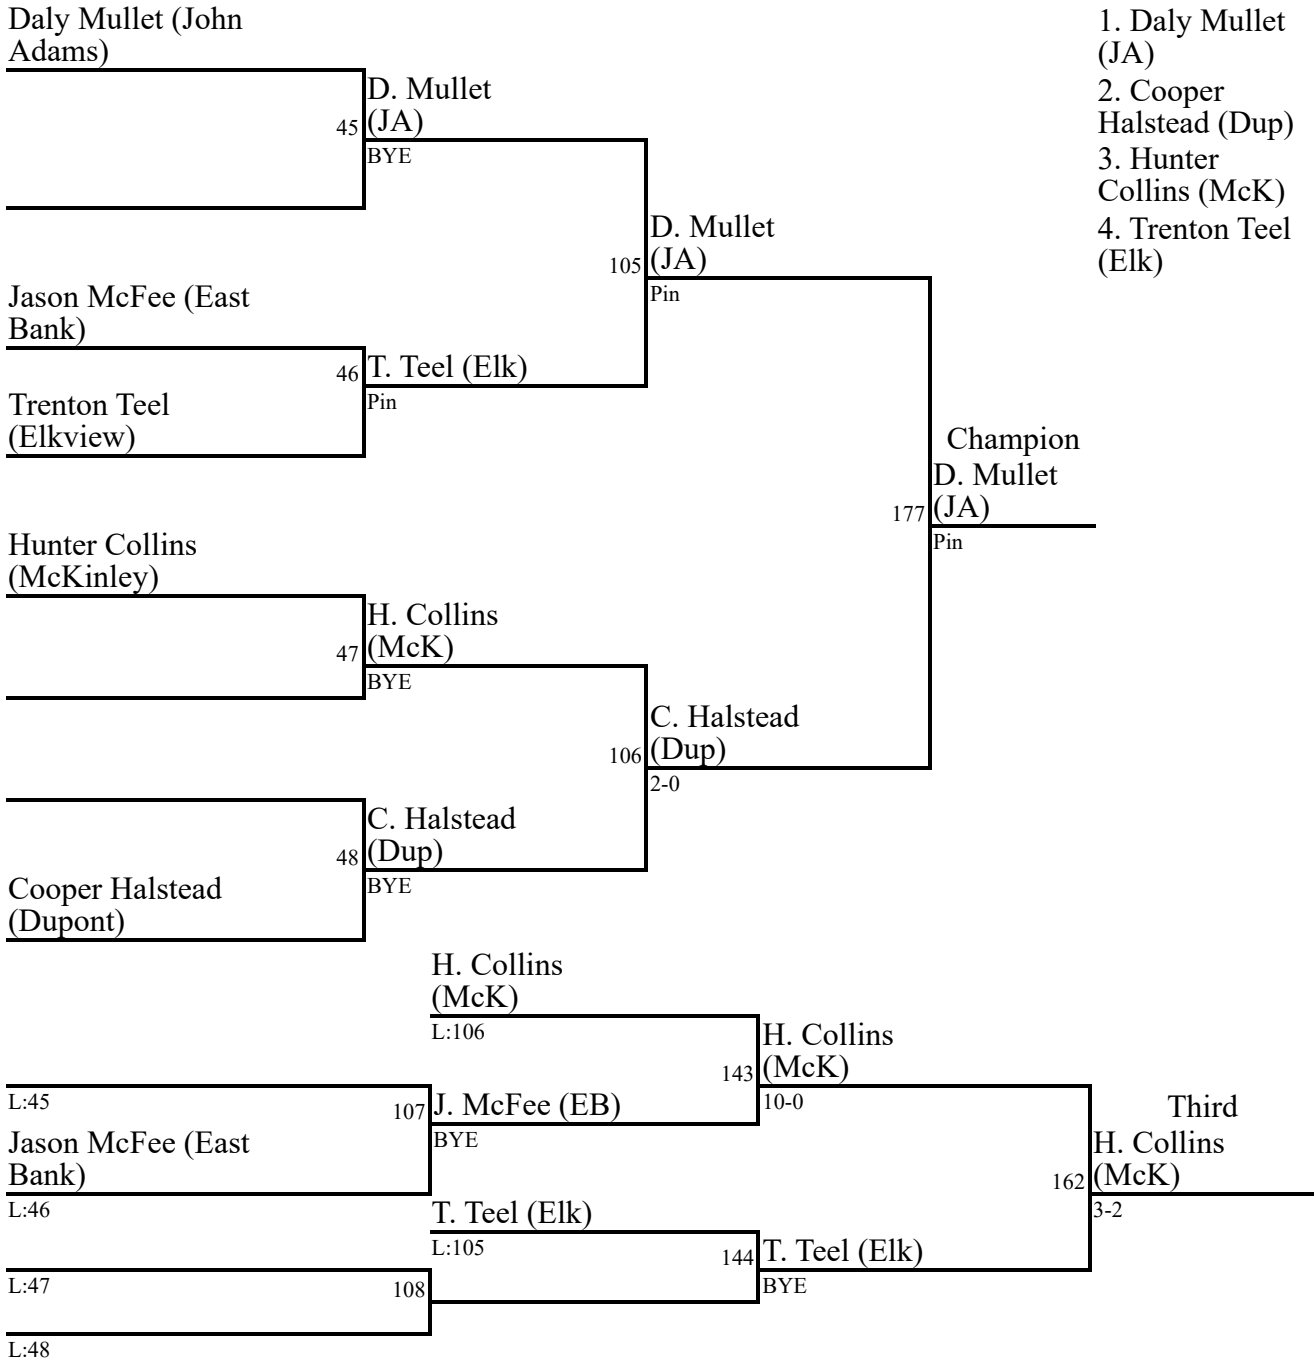

155 (back to top)

1. Daly Mullet (JA)
2. Cooper Halstead (Dup)
3. Hunter Collins (McK)
4. Trenton Teel (Elk)

Champion
D. Mullet (JA)
Pin

Third
H. Collins (McK)
3-2