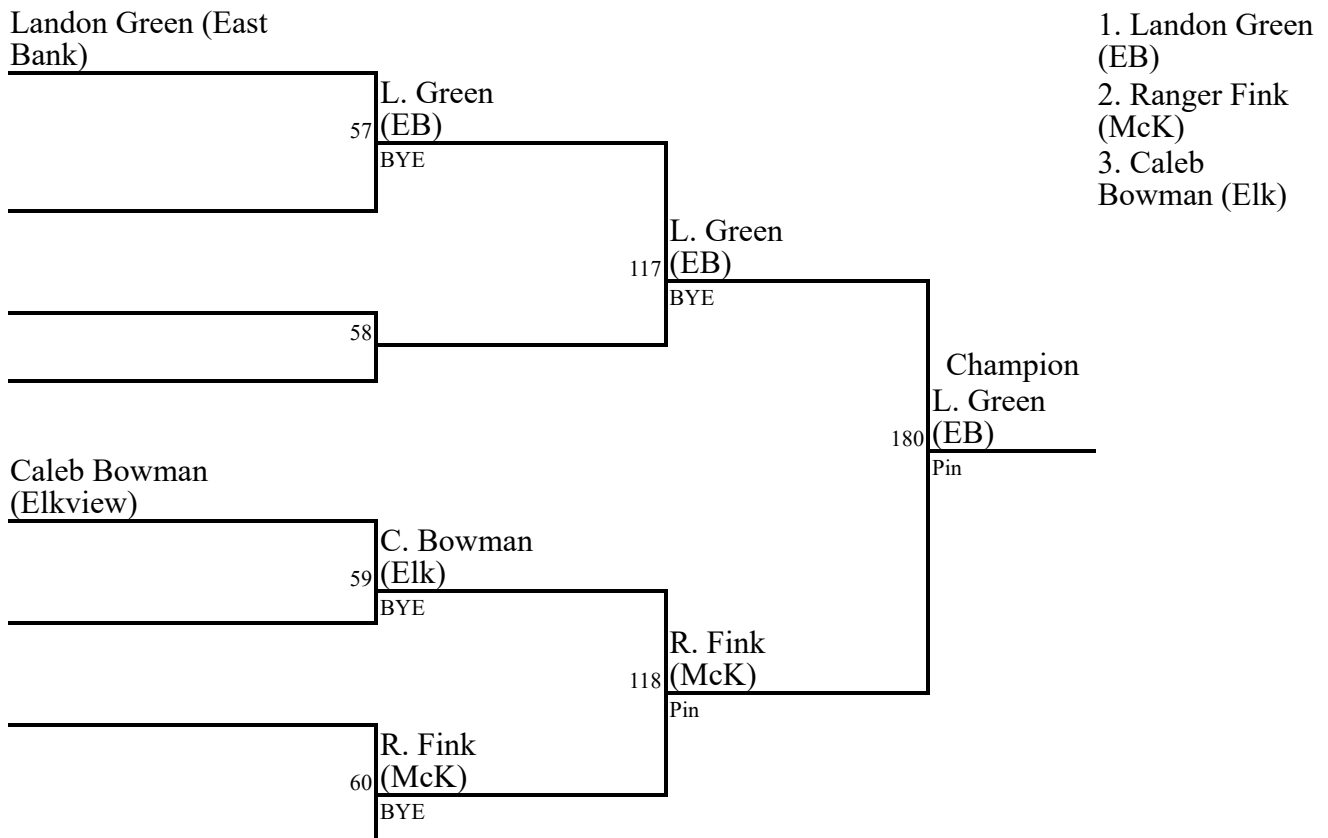

285 (back to top)