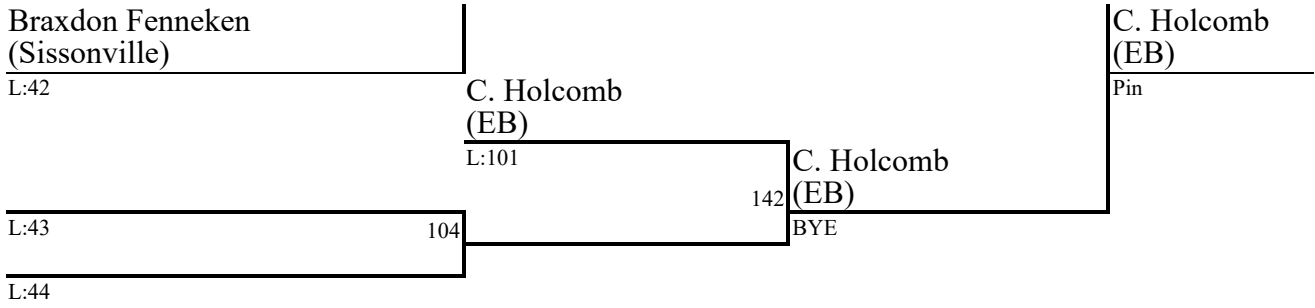

155 (back to top)

1. Daly Mullet (JA)
2. Cooper Halstead (Dup)
3. Hunter Collins (McK)
4. Trenton Teel (Elk)

Champion
D. Mullet (JA)
Pin

Third
H. Collins (McK)
3-2