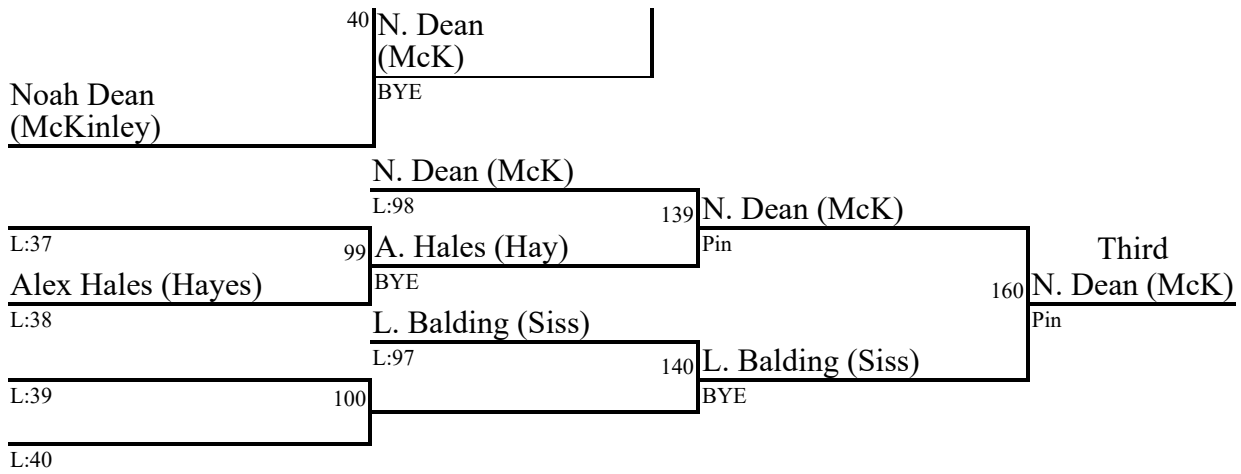

93

1. Hendrix Hudson (JA)
2. Ian Cox (Siss)
3. Hayden Payne (Elk)
4. Kaleb Shanklin (EB)

**135 (back to top)**

- 1. Noah Franklin (Elk)
- 2. Grant Easter (Dup)
- 3. Noah Dean (McK)
- 4. Luke Balding (Siss)

**145 (back to top)**

**155 (back to top)**

1. Daly Mullet (JA)
2. Cooper Halstead (Dup)
3. Hunter Collins (McK)
4. Trenton Teel (Elk)

Champion  
 D. Mullet (JA)  
 Pin

Third  
 H. Collins (McK)  
 3-2

**171 (back to top)**