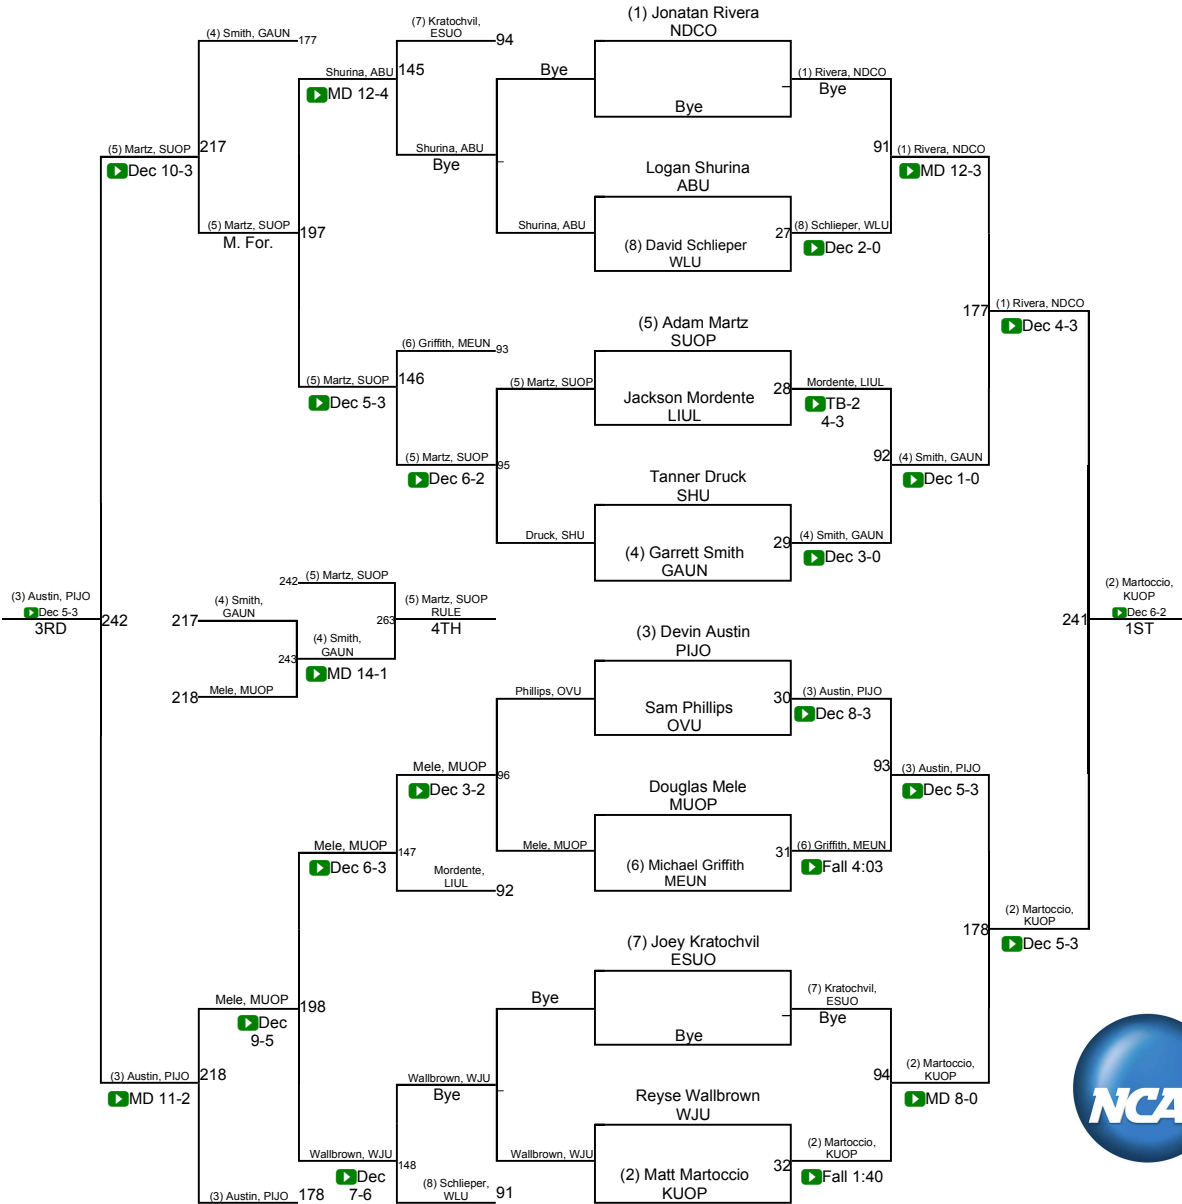

NCAA DII Super Regional - East

125

NCAA DII Super Regional - East

133

NCAA DII Super Regional - East

141

NCAA DII Super Regional - East

NCAA DII Super Regional - East

NCAA DII Super Regional - East

165

NCAA DII Super Regional - East

NCAA DII Super Regional - East

184

NCAA DII Super Regional - East

NCAA DII Super Regional - East

285