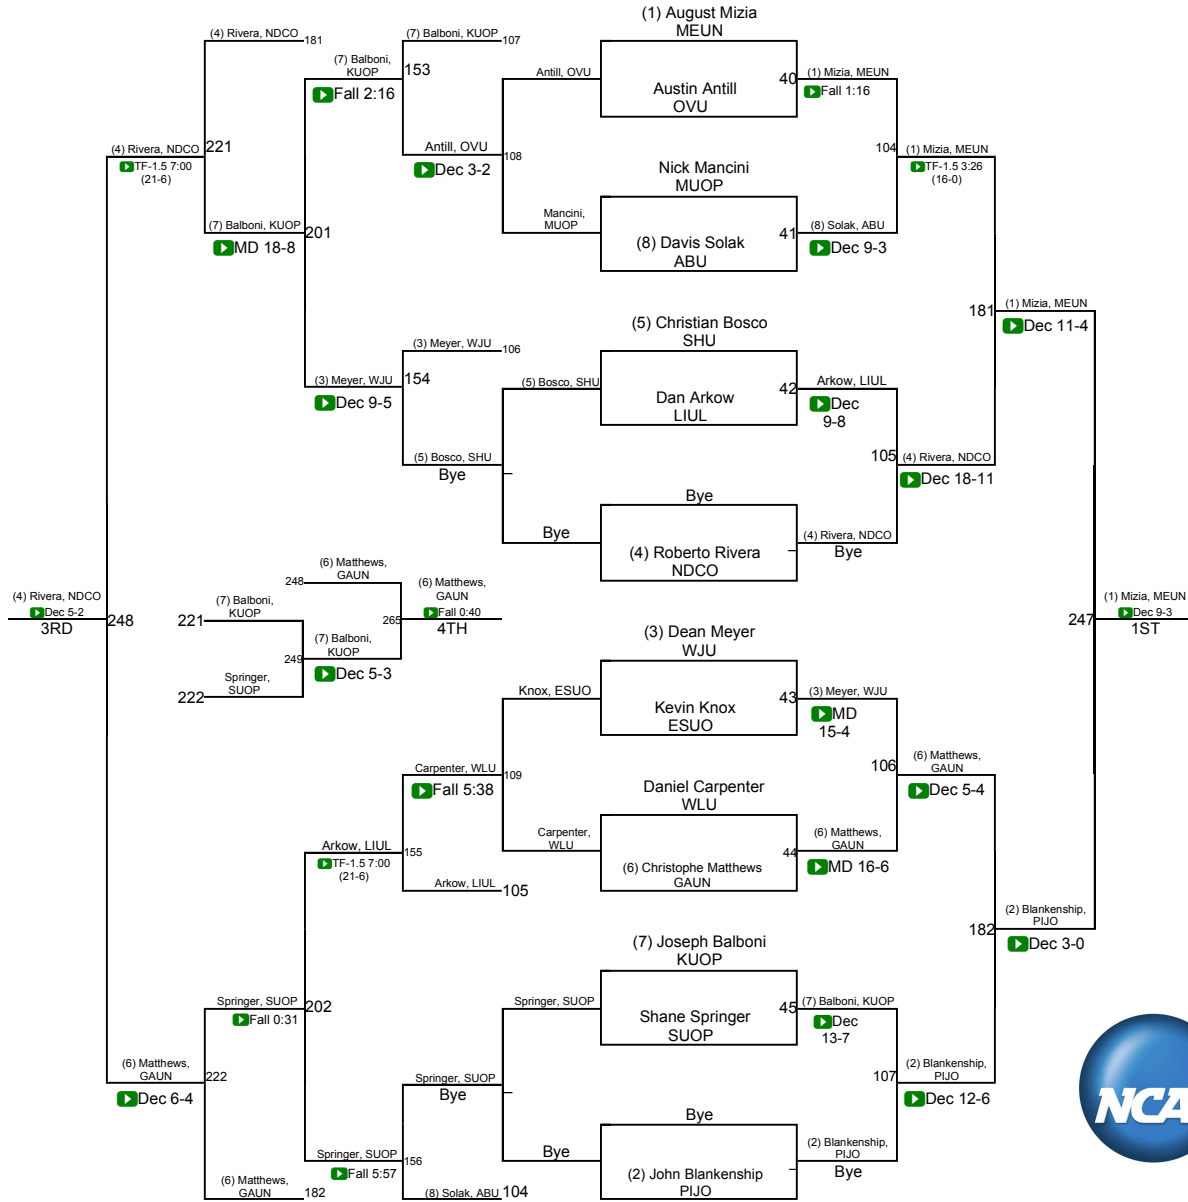

NCAA DII Super Regional - East

125

NCAA DII Super Regional - East

133

NCAA DII Super Regional - East

141

NCAA DII Super Regional - East

NCAA DII Super Regional - East

NCAA DII Super Regional - East

165

NCAA DII Super Regional - East

NCAA DII Super Regional - East

184

NCAA DII Super Regional - East

NCAA DII Super Regional - East

285