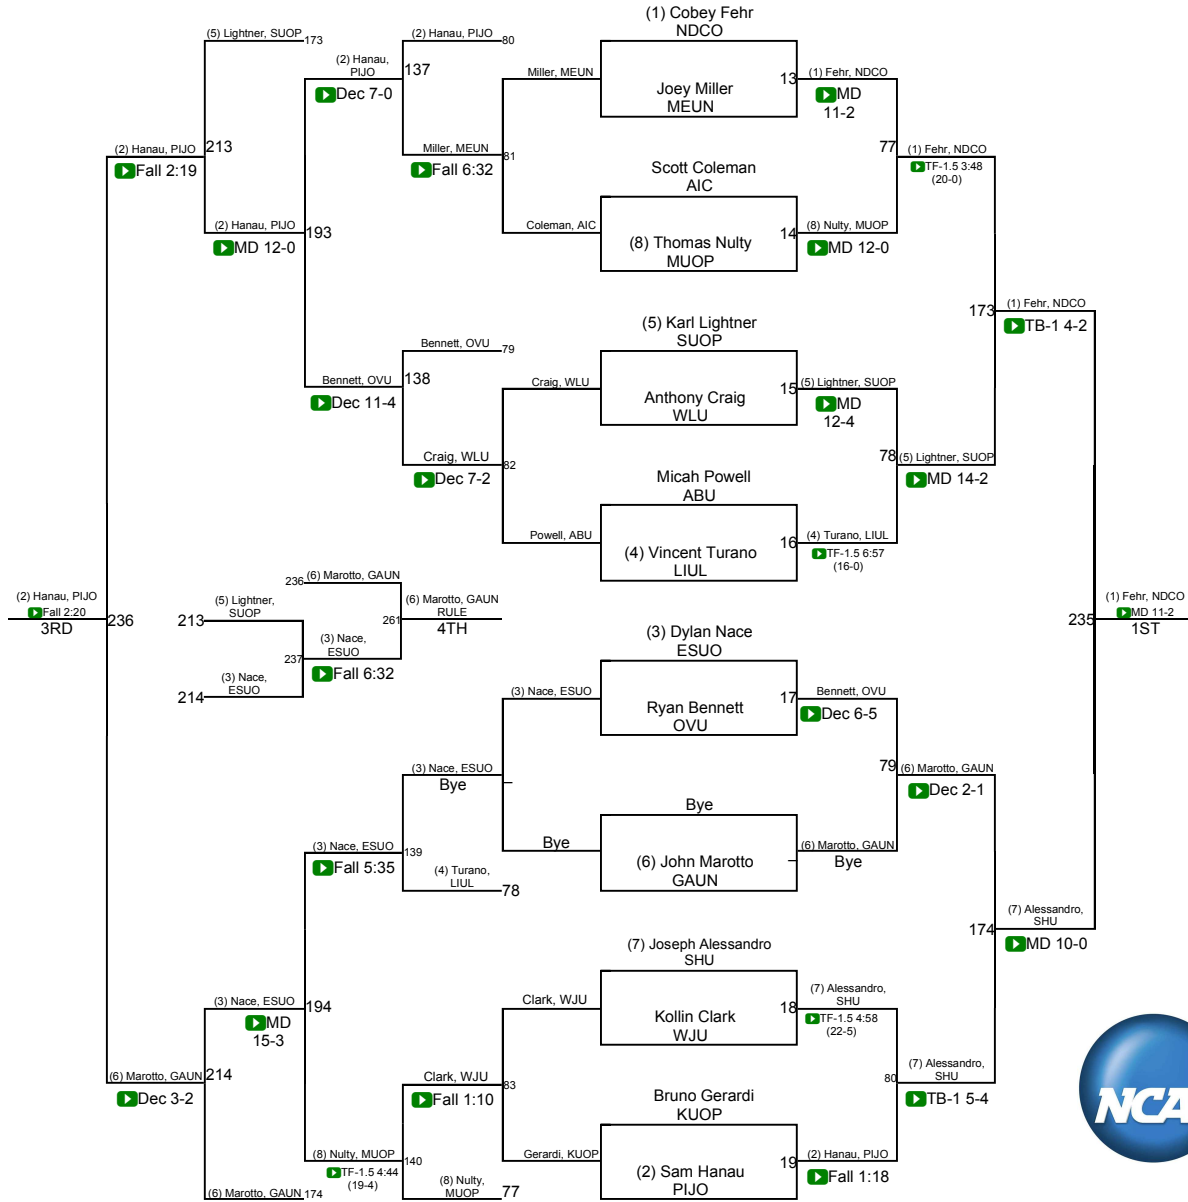

NCAA DII Super Regional - East

125

NCAA DII Super Regional - East

133

NCAA DII Super Regional - East

141

NCAA DII Super Regional - East

NCAA DII Super Regional - East

NCAA DII Super Regional - East

165

NCAA DII Super Regional - East

NCAA DII Super Regional - East

184

NCAA DII Super Regional - East

NCAA DII Super Regional - East

285