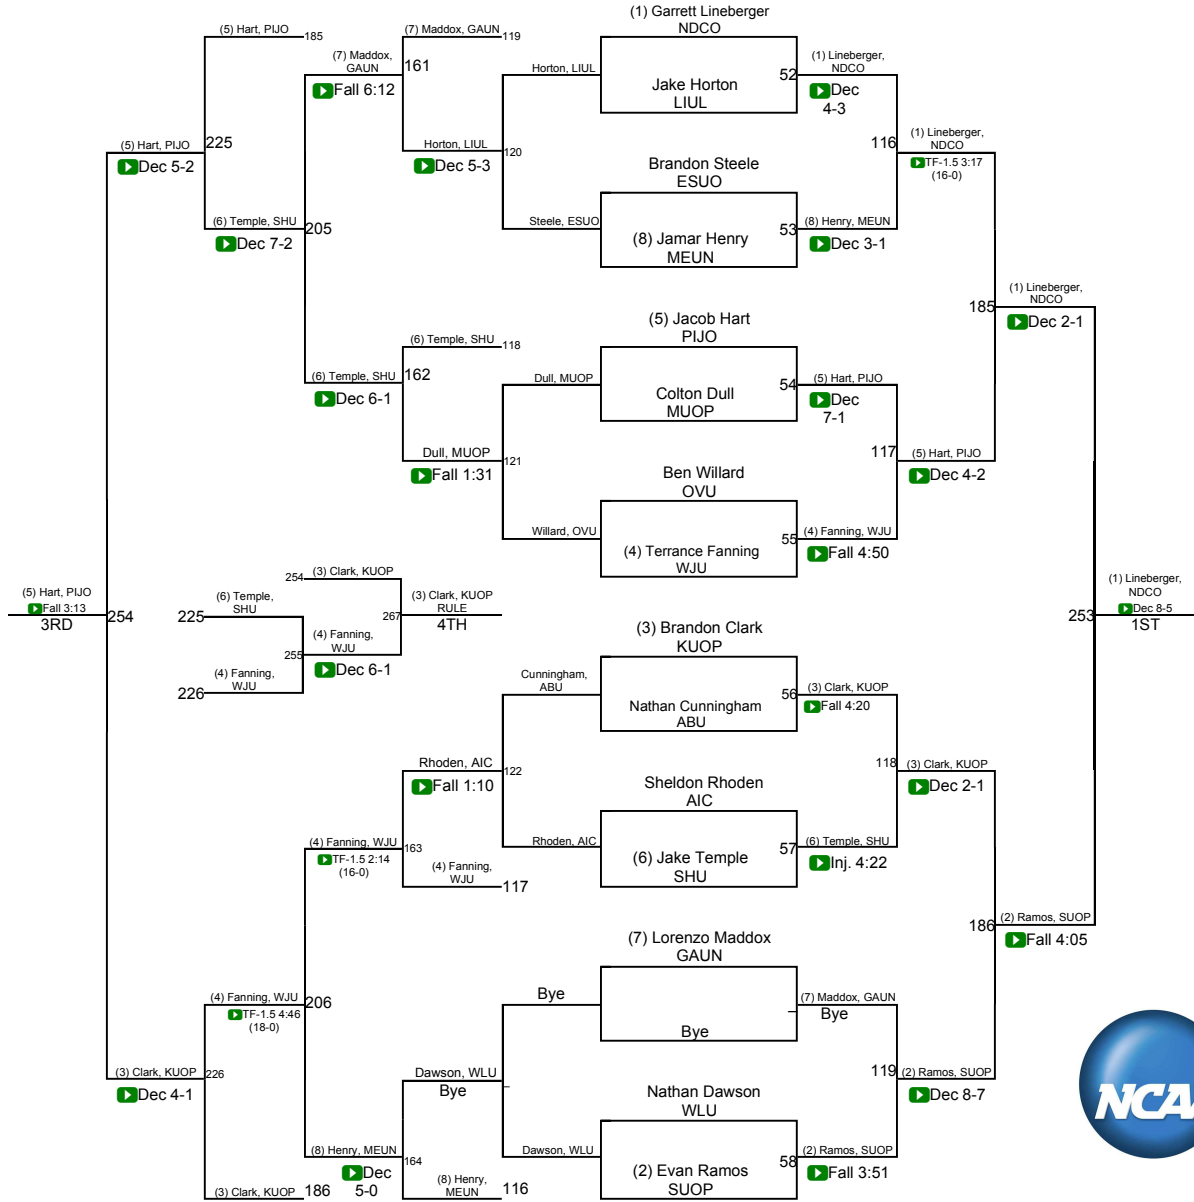

NCAA DII Super Regional - East

125

NCAA DII Super Regional - East

133

NCAA DII Super Regional - East

141

NCAA DII Super Regional - East

NCAA DII Super Regional - East

NCAA DII Super Regional - East

165

NCAA DII Super Regional - East

NCAA DII Super Regional - East

184

NCAA DII Super Regional - East

NCAA DII Super Regional - East

285