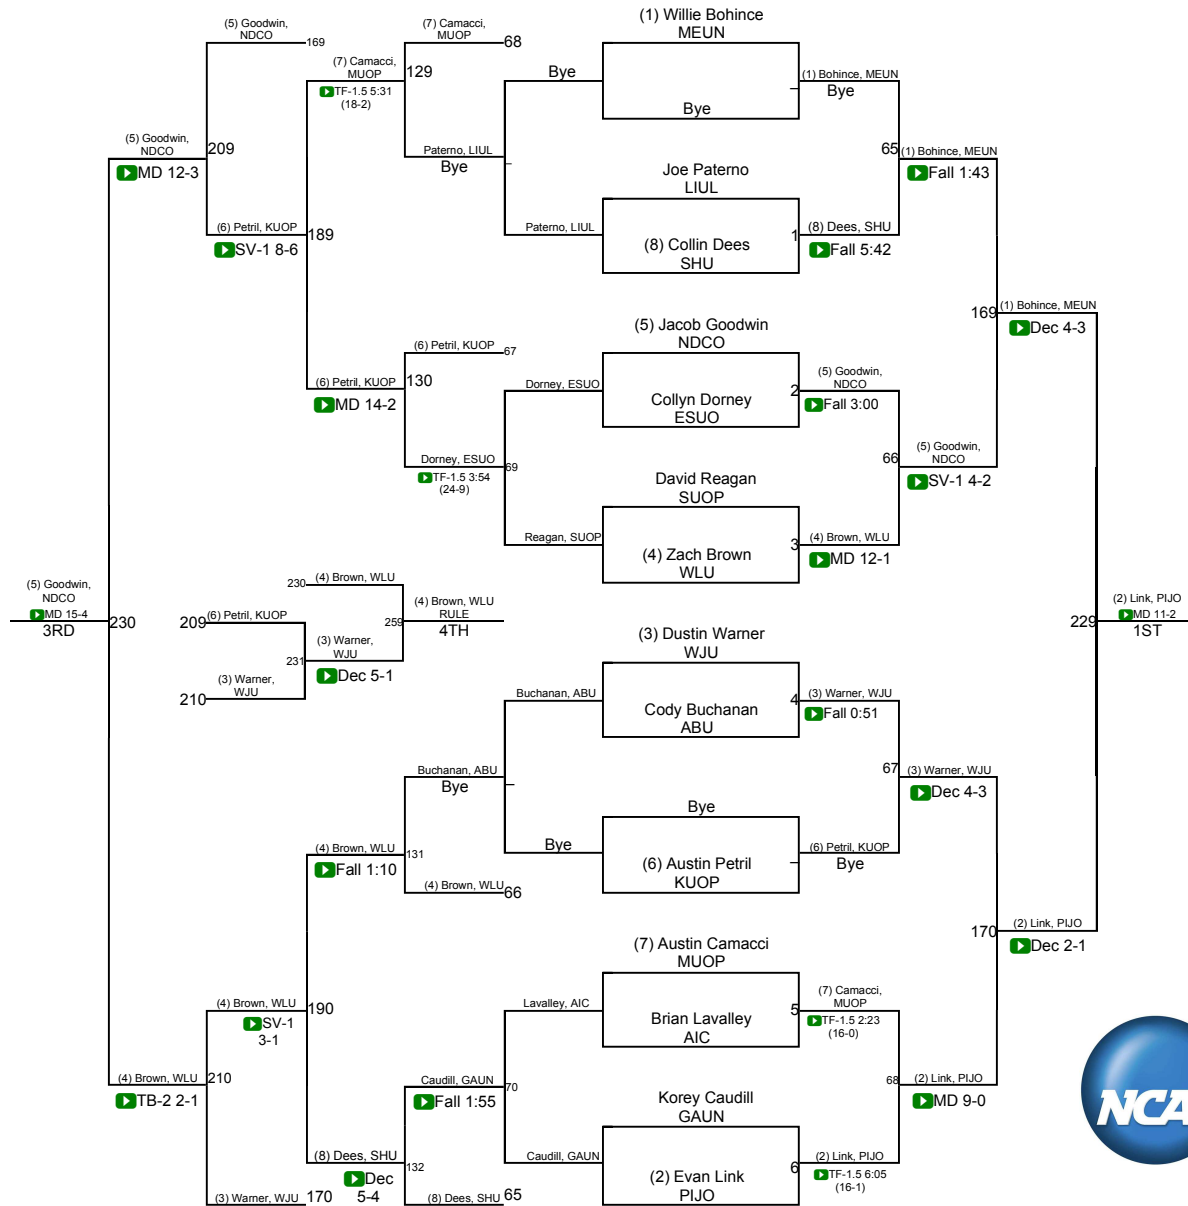

NCAA DII Super Regional - East

125

NCAA DII Super Regional - East

133

NCAA DII Super Regional - East

141

NCAA DII Super Regional - East

NCAA DII Super Regional - East

NCAA DII Super Regional - East

165

NCAA DII Super Regional - East

NCAA DII Super Regional - East

184

NCAA DII Super Regional - East

NCAA DII Super Regional - East

285