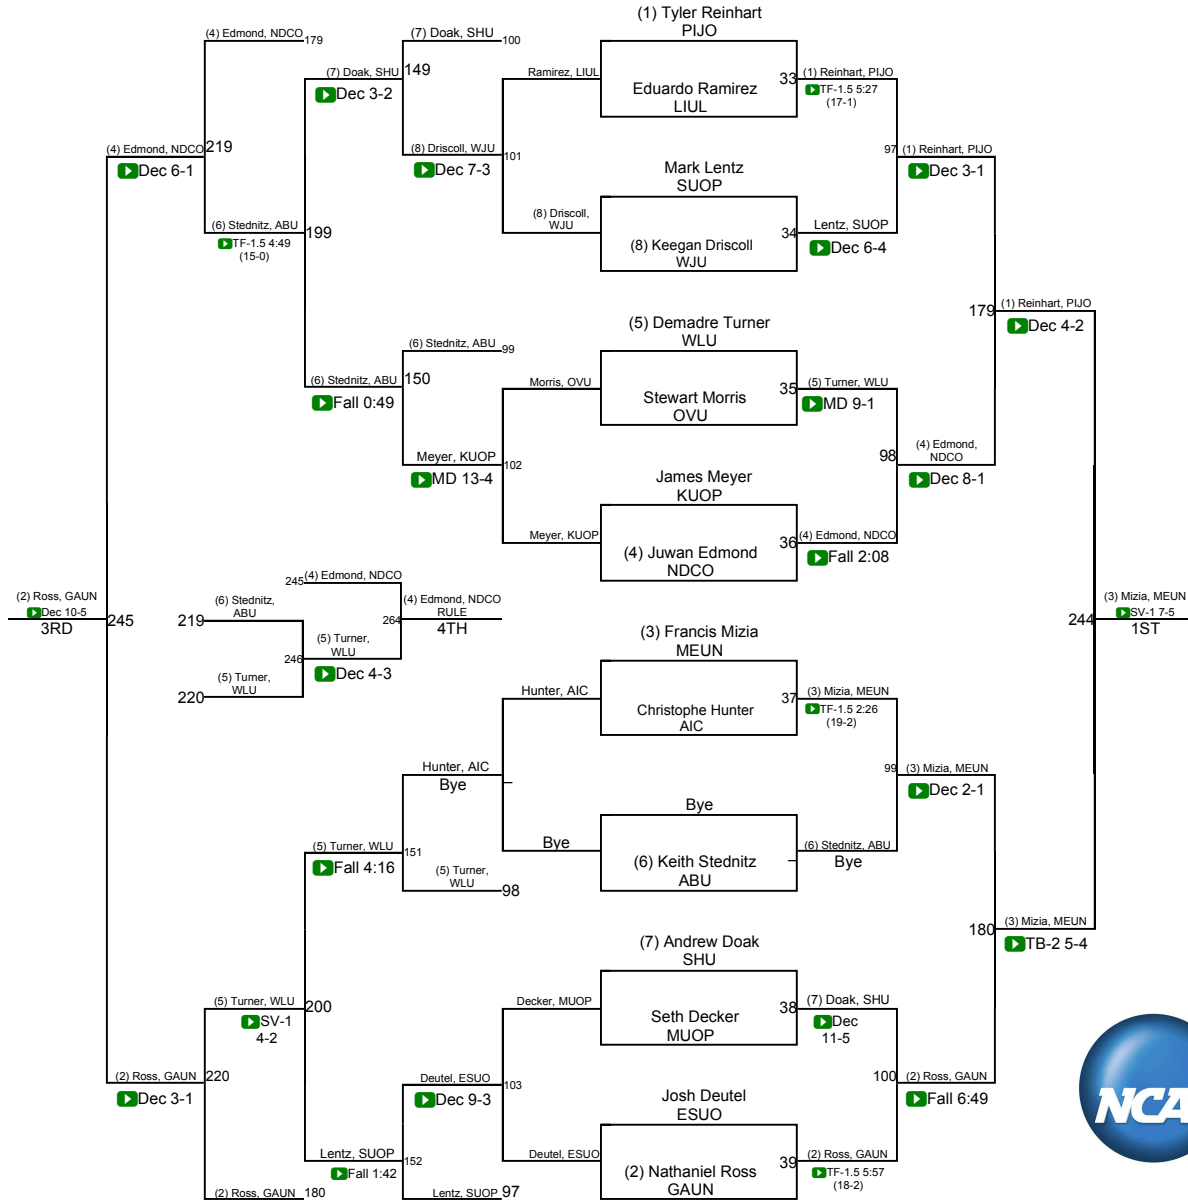

NCAA DII Super Regional - East

125

NCAA DII Super Regional - East

133

NCAA DII Super Regional - East

141

NCAA DII Super Regional - East

NCAA DII Super Regional - East

NCAA DII Super Regional - East

165

NCAA DII Super Regional - East

NCAA DII Super Regional - East

184

NCAA DII Super Regional - East

NCAA DII Super Regional - East

285