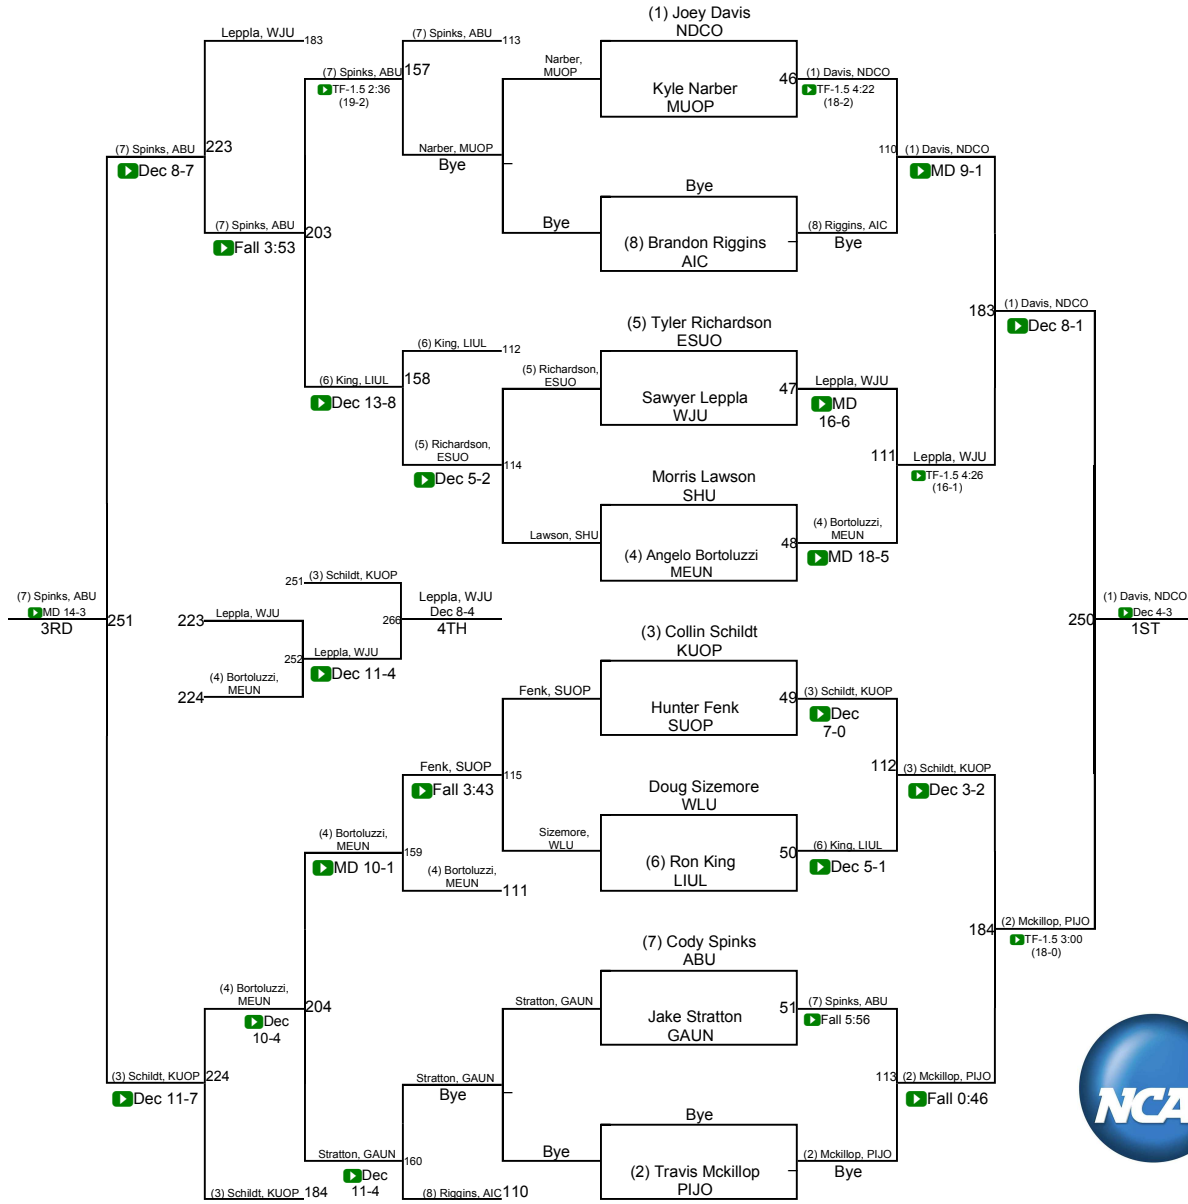

NCAA DII Super Regional - East

125

NCAA DII Super Regional - East

133

NCAA DII Super Regional - East

141

NCAA DII Super Regional - East

NCAA DII Super Regional - East

NCAA DII Super Regional - East

165

NCAA DII Super Regional - East

NCAA DII Super Regional - East

184

NCAA DII Super Regional - East

NCAA DII Super Regional - East

285