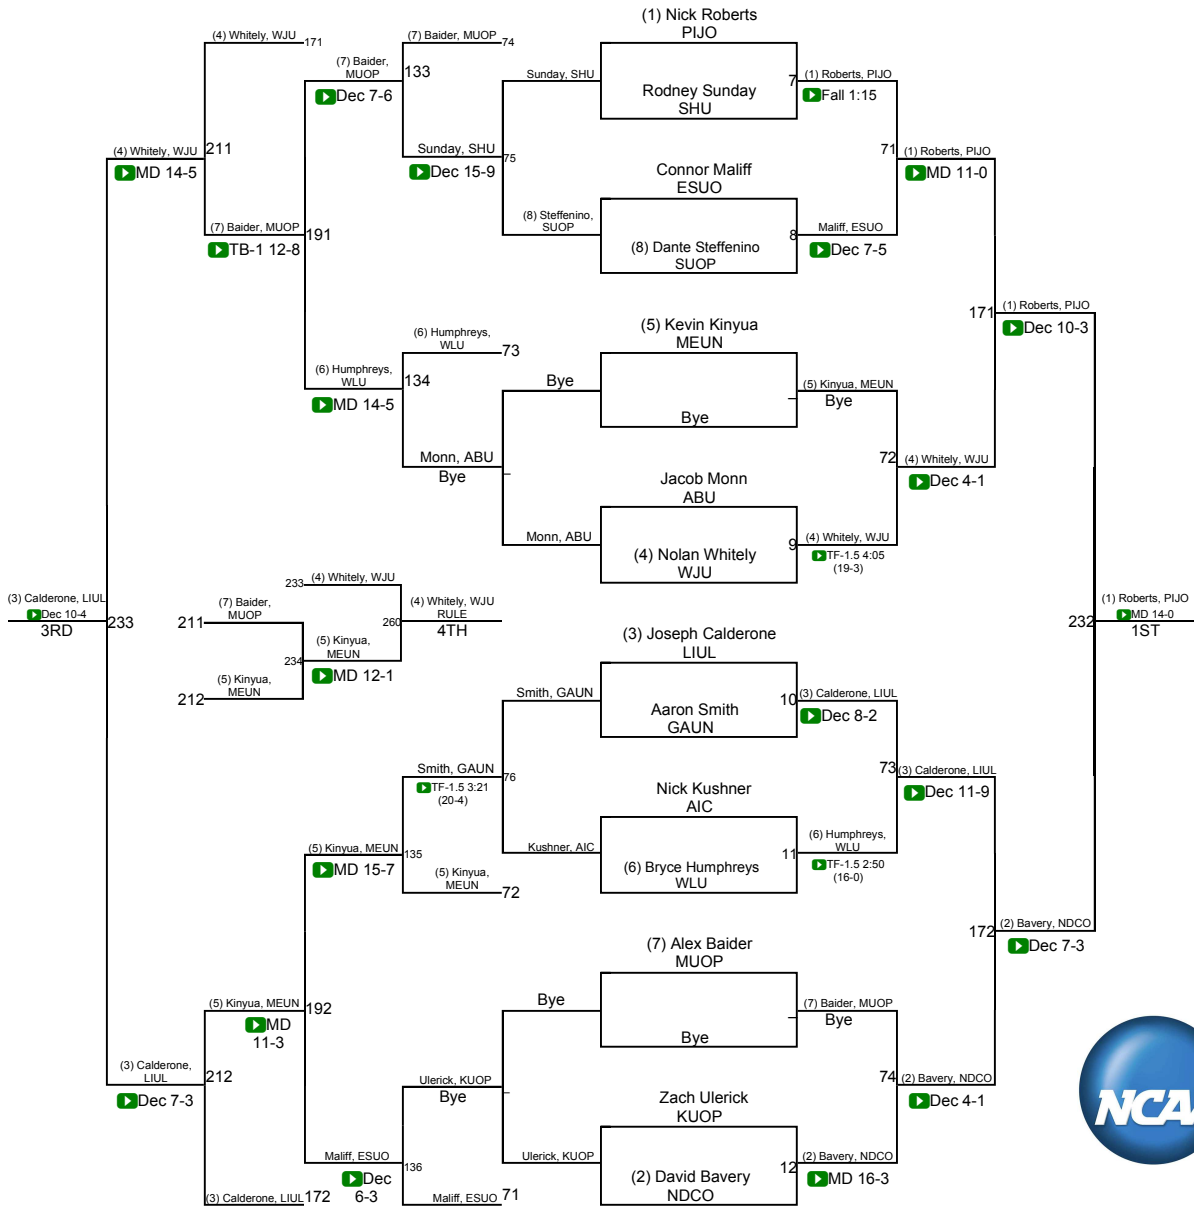

NCAA DII Super Regional - East

125

NCAA DII Super Regional - East

133

NCAA DII Super Regional - East

141

NCAA DII Super Regional - East

NCAA DII Super Regional - East

NCAA DII Super Regional - East

165

NCAA DII Super Regional - East

NCAA DII Super Regional - East

184

NCAA DII Super Regional - East

NCAA DII Super Regional - East

285