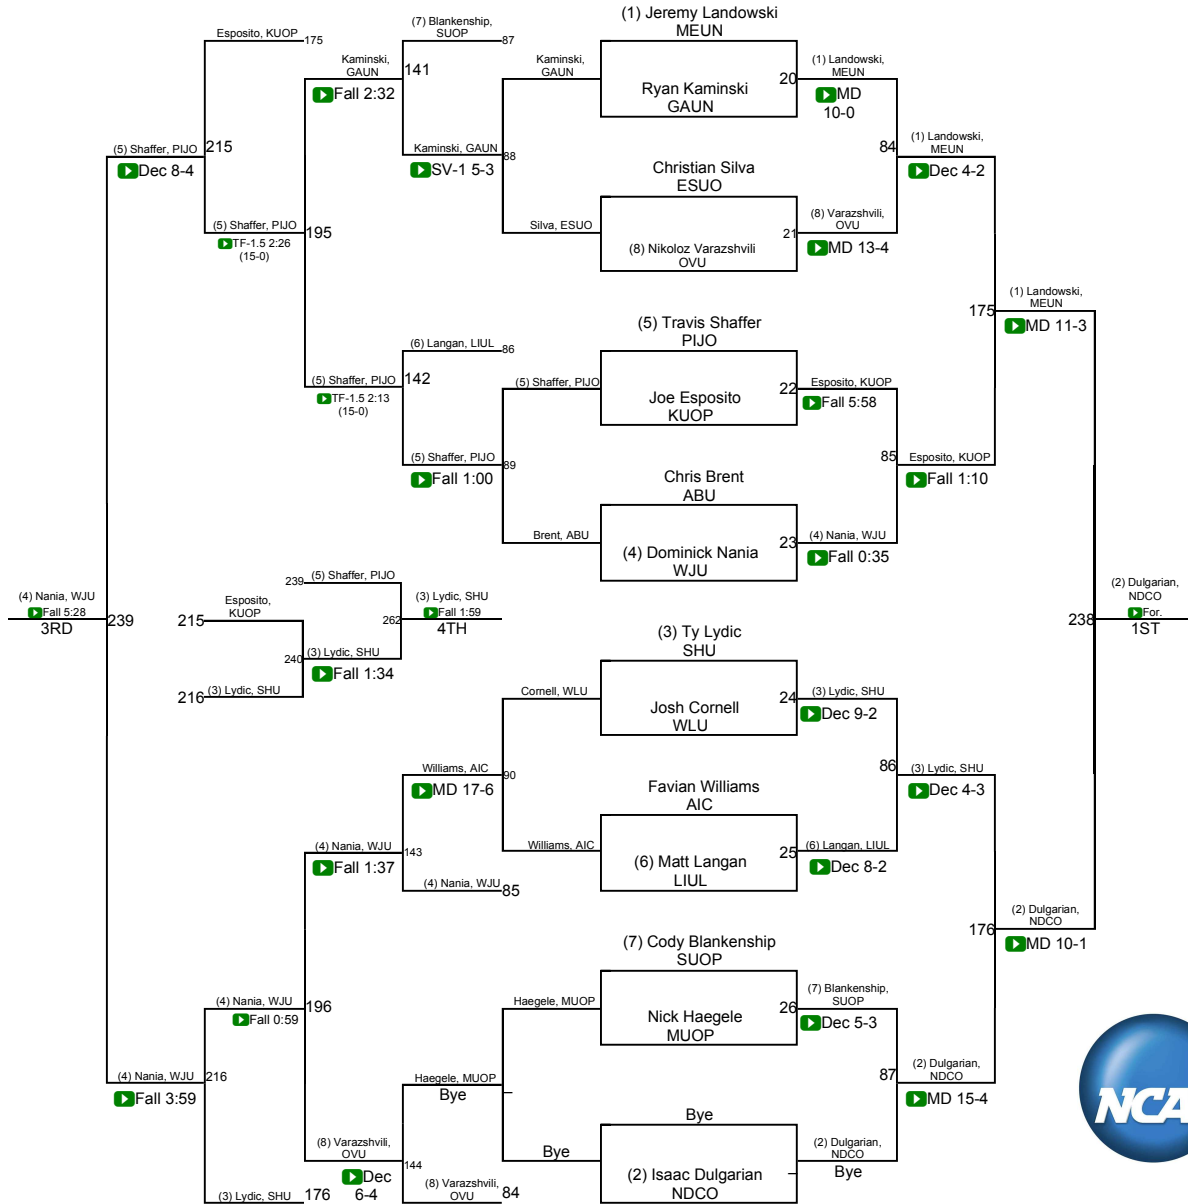

NCAA DII Super Regional - East

125

NCAA DII Super Regional - East

133

NCAA DII Super Regional - East

141

NCAA DII Super Regional - East

NCAA DII Super Regional - East

NCAA DII Super Regional - East

165

NCAA DII Super Regional - East

NCAA DII Super Regional - East

184

NCAA DII Super Regional - East

NCAA DII Super Regional - East

285