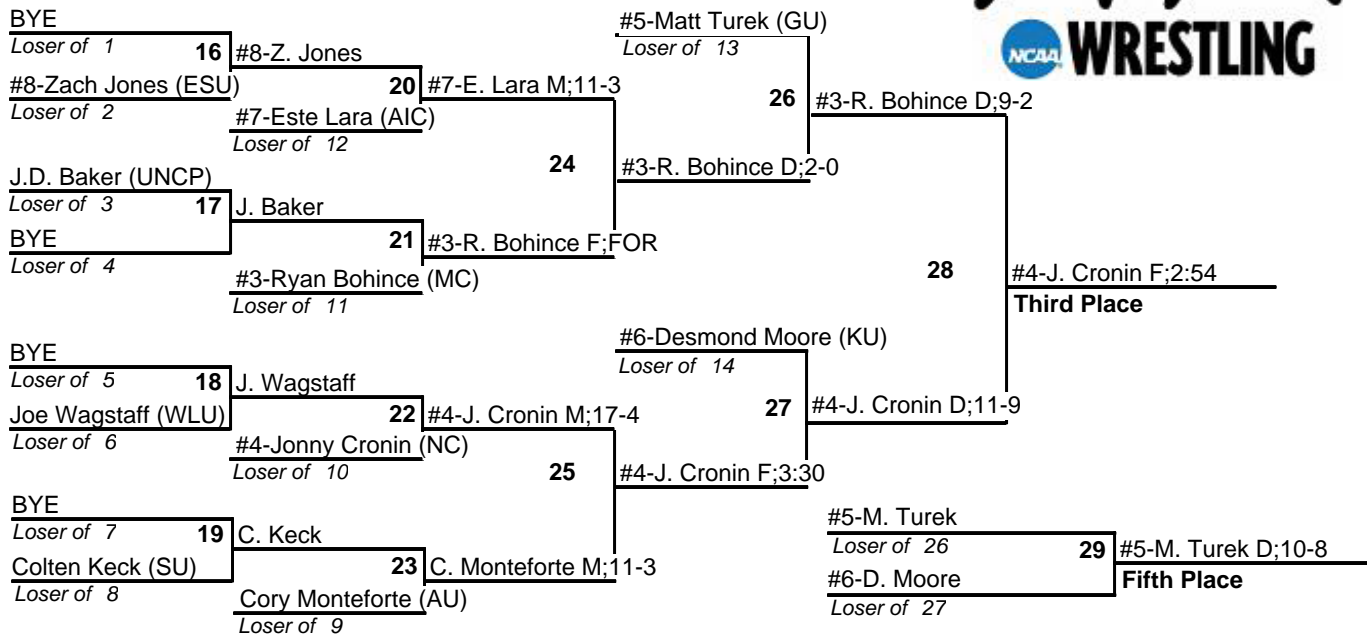

# NCAA Super Region I Tournament

## Team Standings

Final

Plc	Score	School	CH	WB	1	2	3	4	5	6
1	131.0	Newberry	0	0	3	1	2	1	1	0
2	100.5	Pitt-Johnstown	0	0	0	1	3	2	1	0
3	96.0	Kutztown	0	0	1	2	0	1	2	1
4	73.5	Mercyhurst	0	0	0	1	1	2	0	2
5	72.0	Gannon	0	0	2	0	0	1	3	0
6	60.5	East Stroudsburg	0	0	1	2	1	0	0	0
7	59.5	West Liberty	0	0	1	0	1	0	1	2
8	53.5	UNC Pembroke	0	0	1	2	0	1	0	0
9	51.5	Shippensburg	0	0	0	0	0	2	1	2
10	43.0	American International	0	0	0	0	1	0	1	2
11	40.5	Seton Hill	0	0	1	0	1	0	0	1
12	17.0	Anderson	0	0	0	1	0	0	0	0
13	3.5	Ohio Valley	0	0	0	0	0	0	0	0

# NCAA Super Region I Tournament

February 24-25, 2012

125