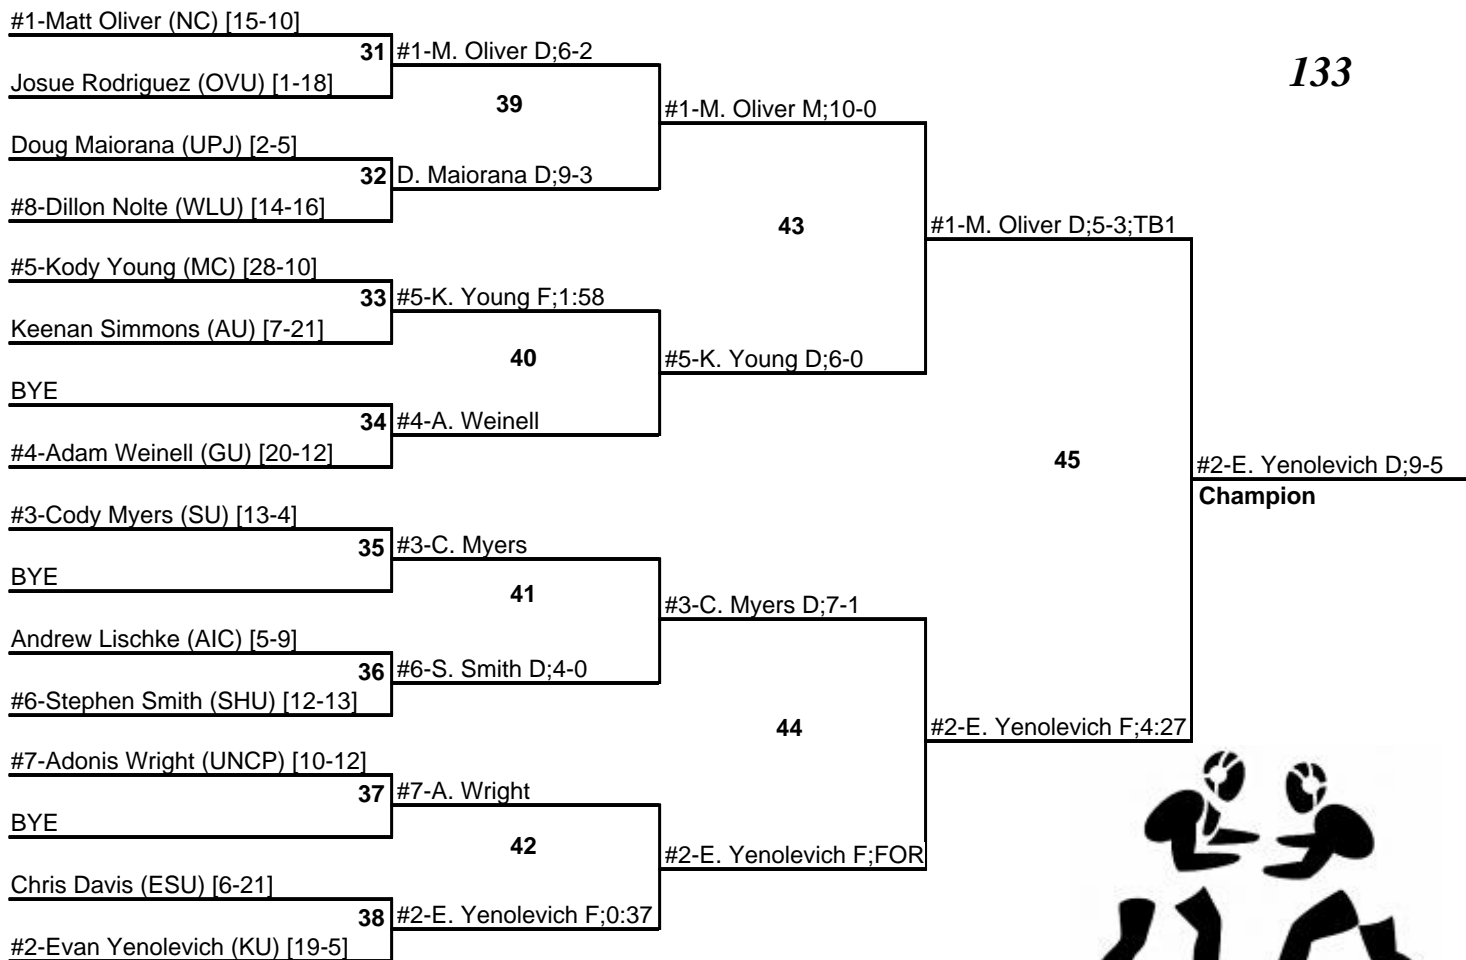

NCAA Super Region I Tournament

February 24-25, 2012

133