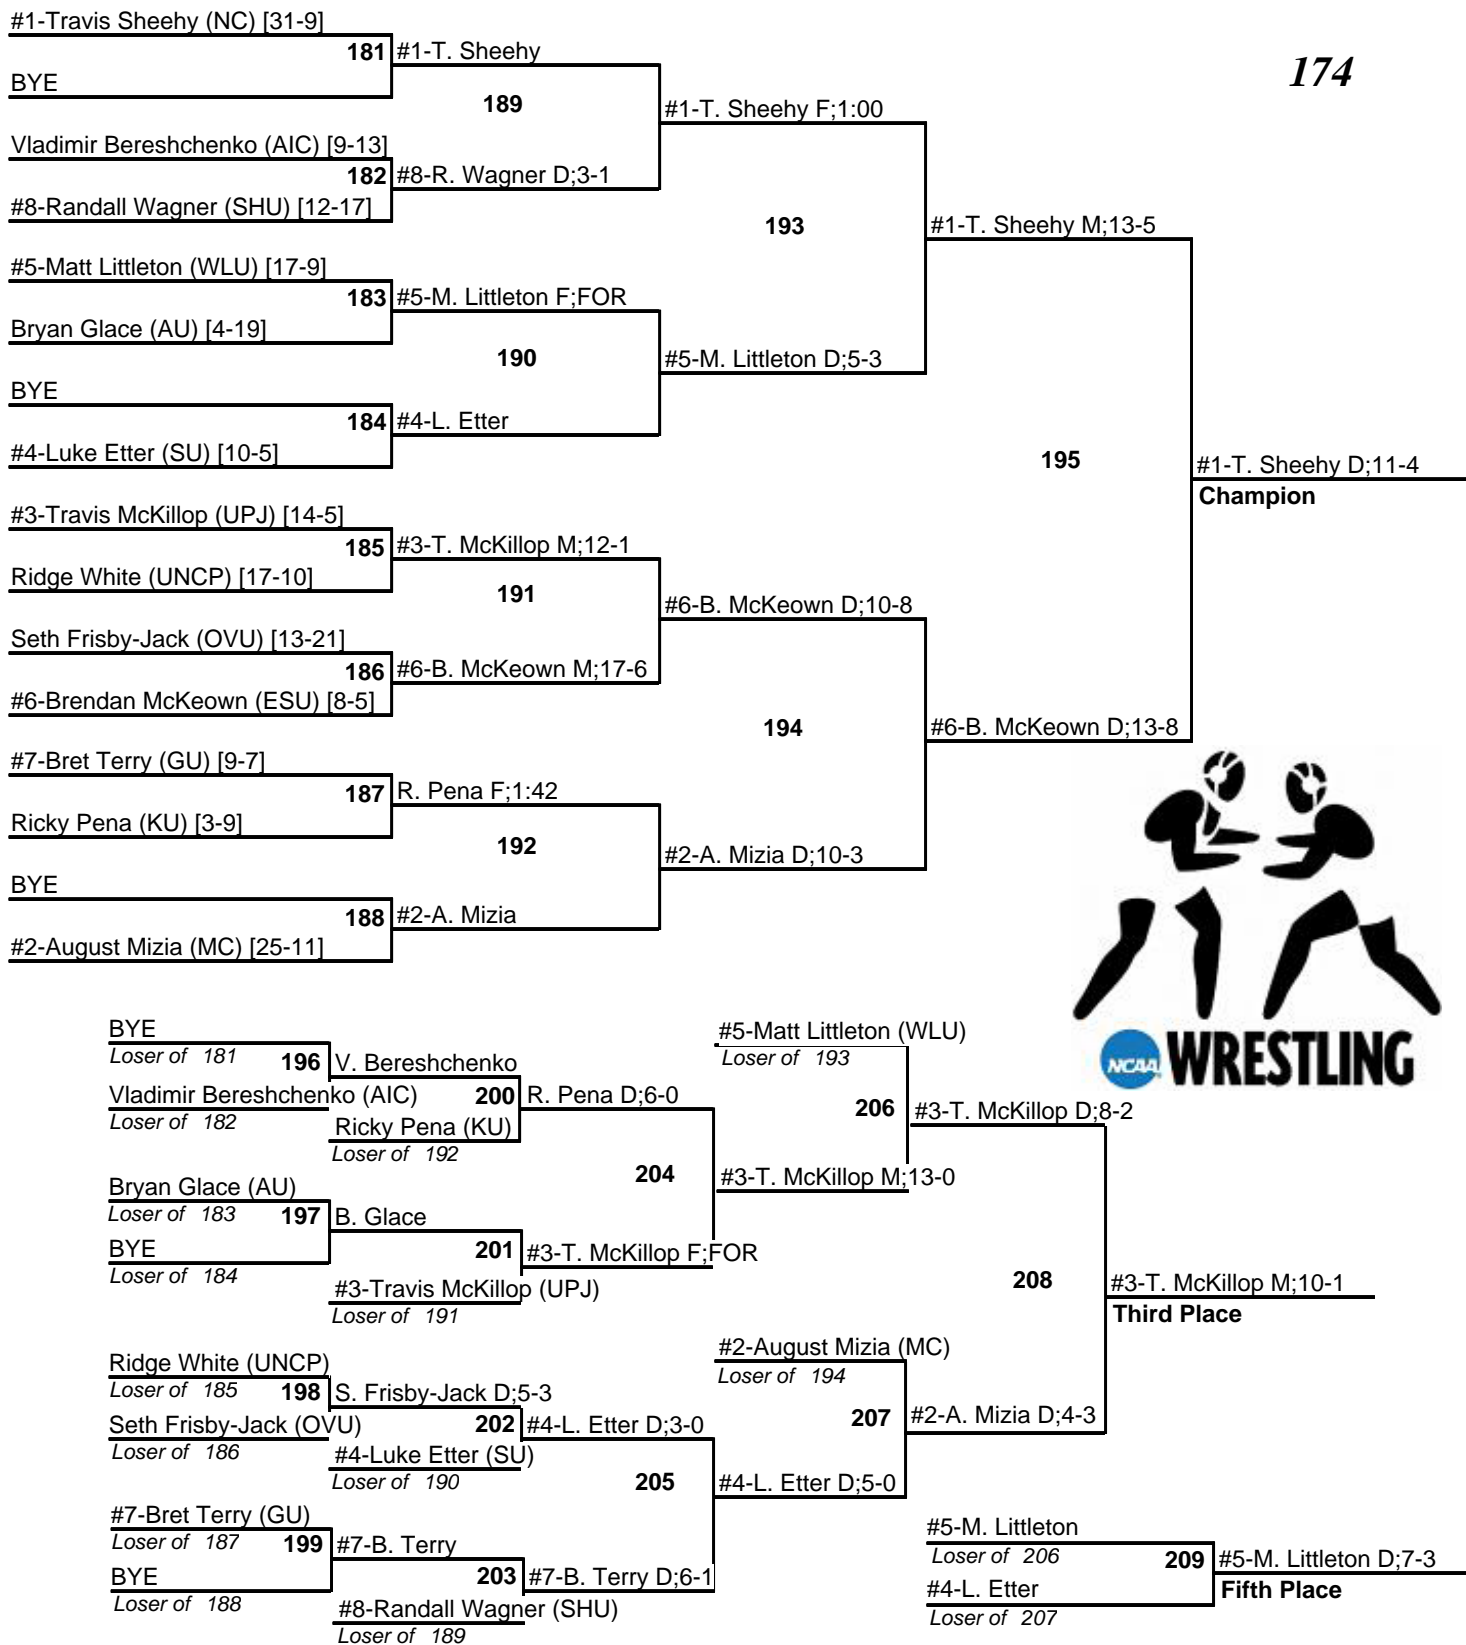

NCAA Super Region I Tournament

February 24-25, 2012