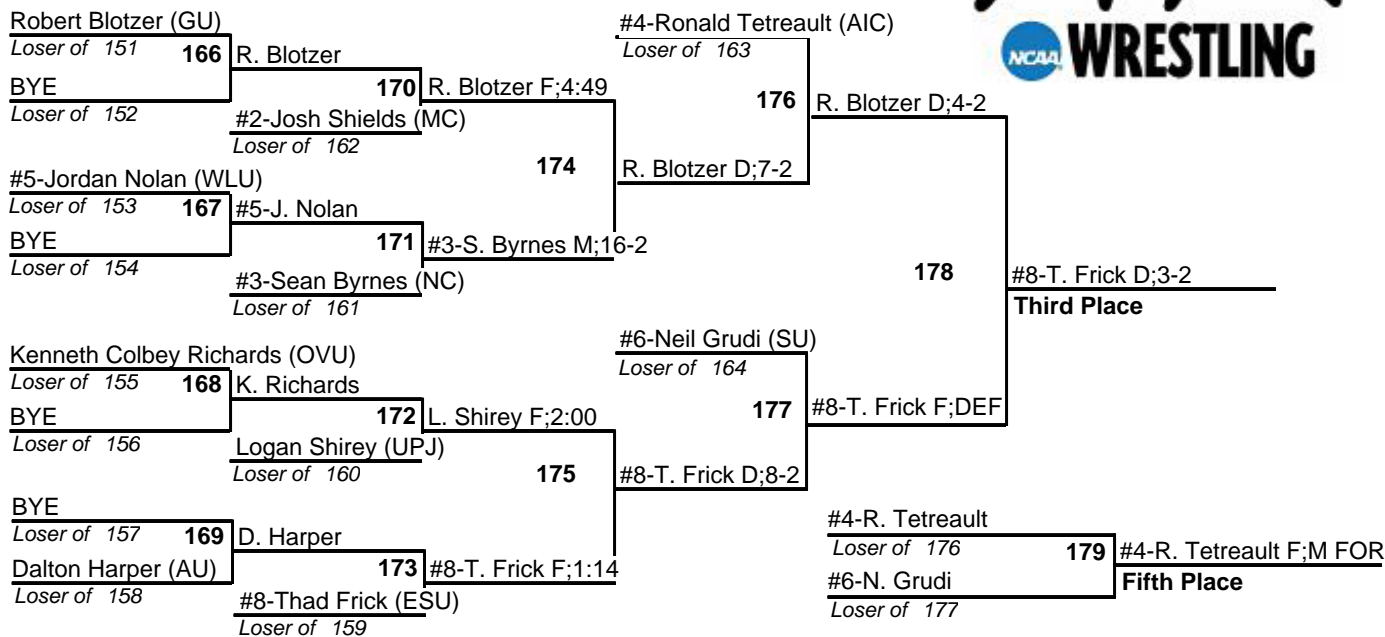

NCAA Super Region I Tournament

February 24-25, 2012

165