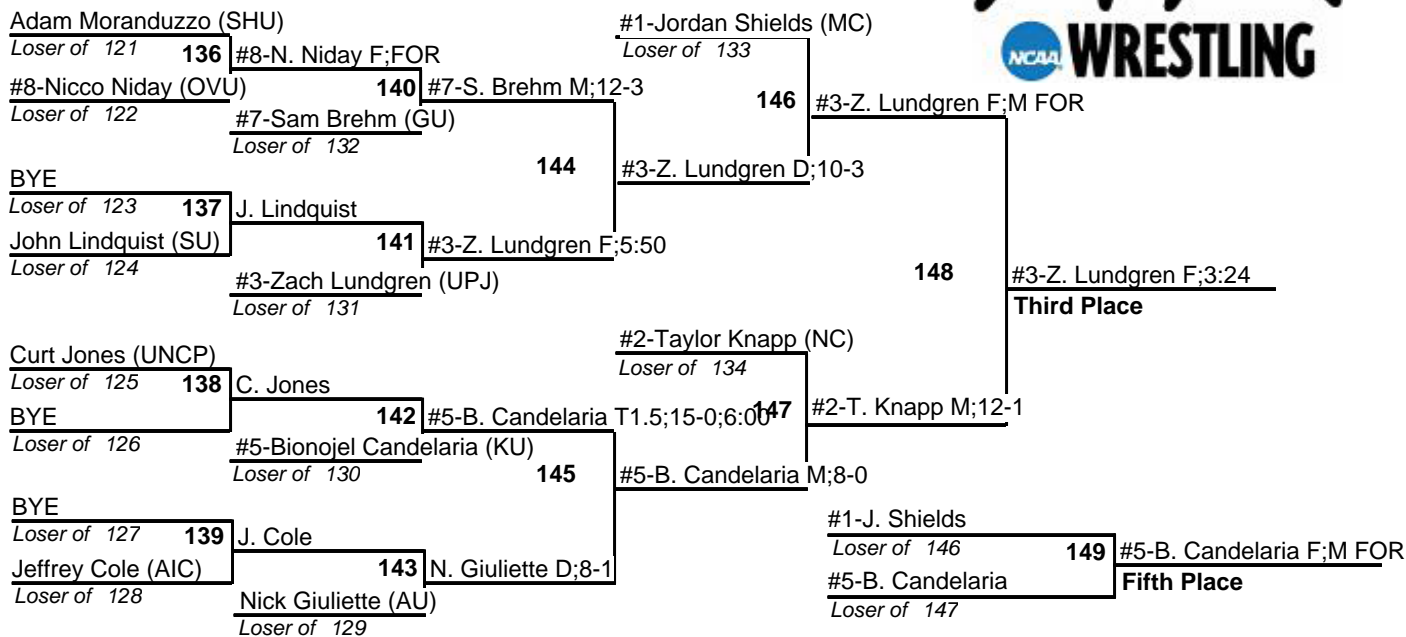

NCAA Super Region I Tournament

February 24-25, 2012

157