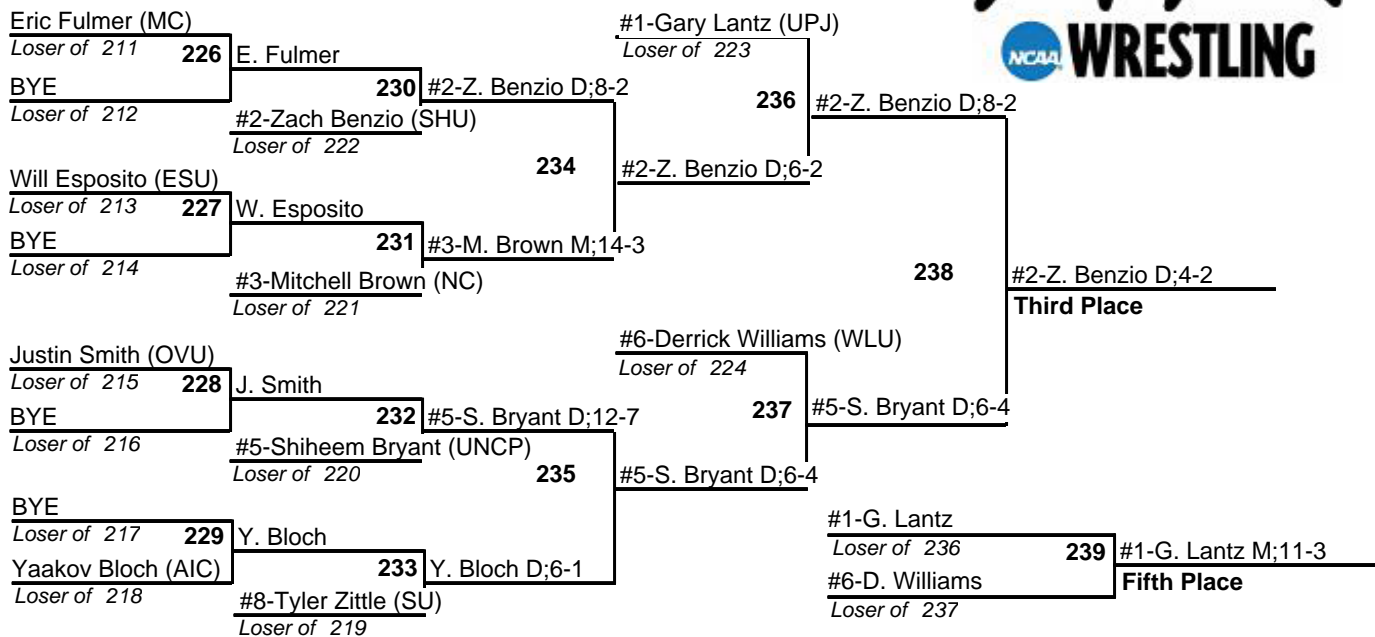

NCAA Super Region I Tournament

February 24-25, 2012

184