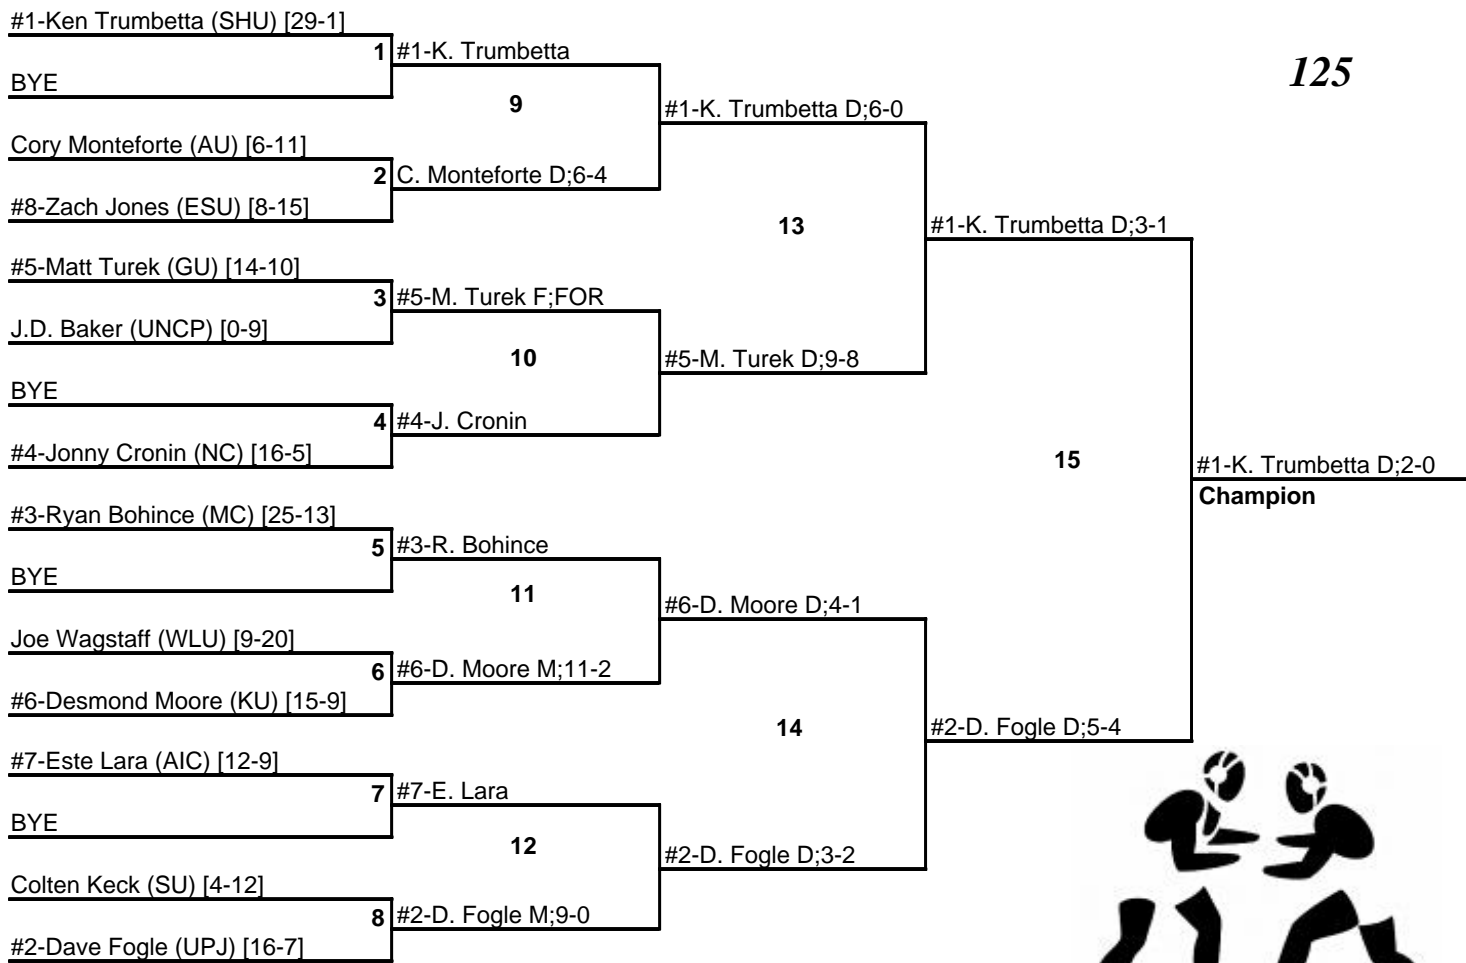

# NCAA Super Region I Tournament

## Team Standings

Final

Plc	Score	School	CH	WB	1	2	3	4	5	6
1	131.0	Newberry	0	0	3	1	2	1	1	0
2	100.5	Pitt-Johnstown	0	0	0	1	3	2	1	0
3	96.0	Kutztown	0	0	1	2	0	1	2	1
4	73.5	Mercyhurst	0	0	0	1	1	2	0	2
5	72.0	Gannon	0	0	2	0	0	1	3	0
6	60.5	East Stroudsburg	0	0	1	2	1	0	0	0
7	59.5	West Liberty	0	0	1	0	1	0	1	2
8	53.5	UNC Pembroke	0	0	1	2	0	1	0	0
9	51.5	Shippensburg	0	0	0	0	0	2	1	2
10	43.0	American International	0	0	0	0	1	0	1	2
11	40.5	Seton Hill	0	0	1	0	1	0	0	1
12	17.0	Anderson	0	0	0	1	0	0	0	0
13	3.5	Ohio Valley	0	0	0	0	0	0	0	0

# NCAA Super Region I Tournament

February 24-25, 2012

125