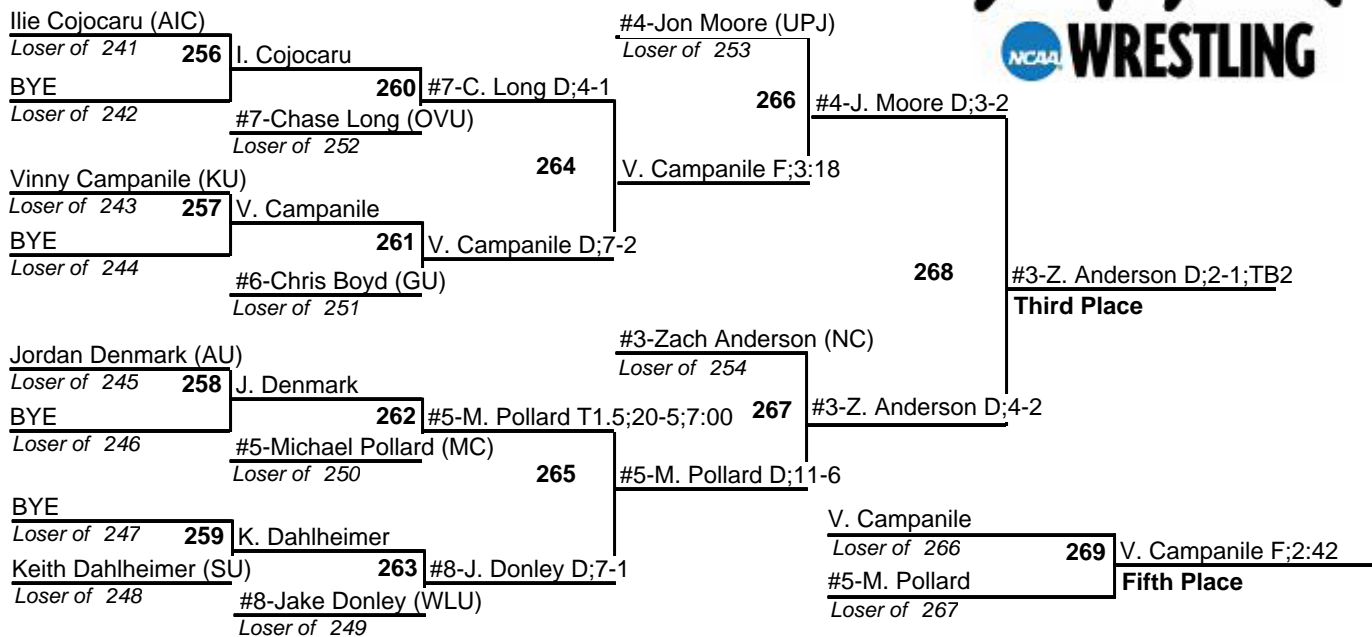

NCAA Super Region I Tournament

February 24-25, 2012

197