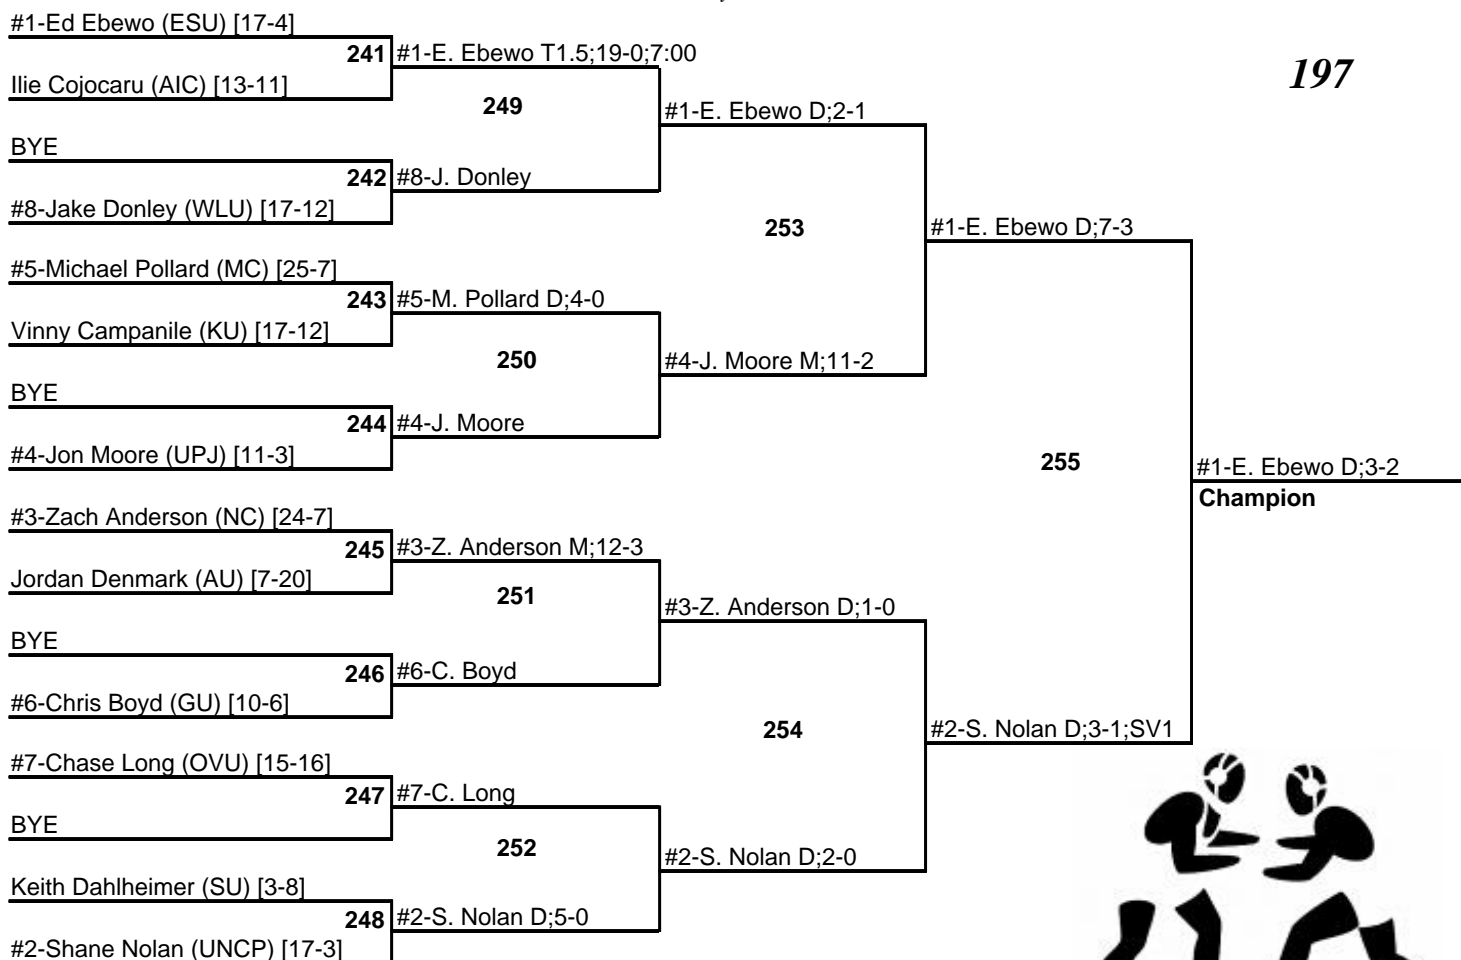

NCAA Super Region I Tournament

February 24-25, 2012

197