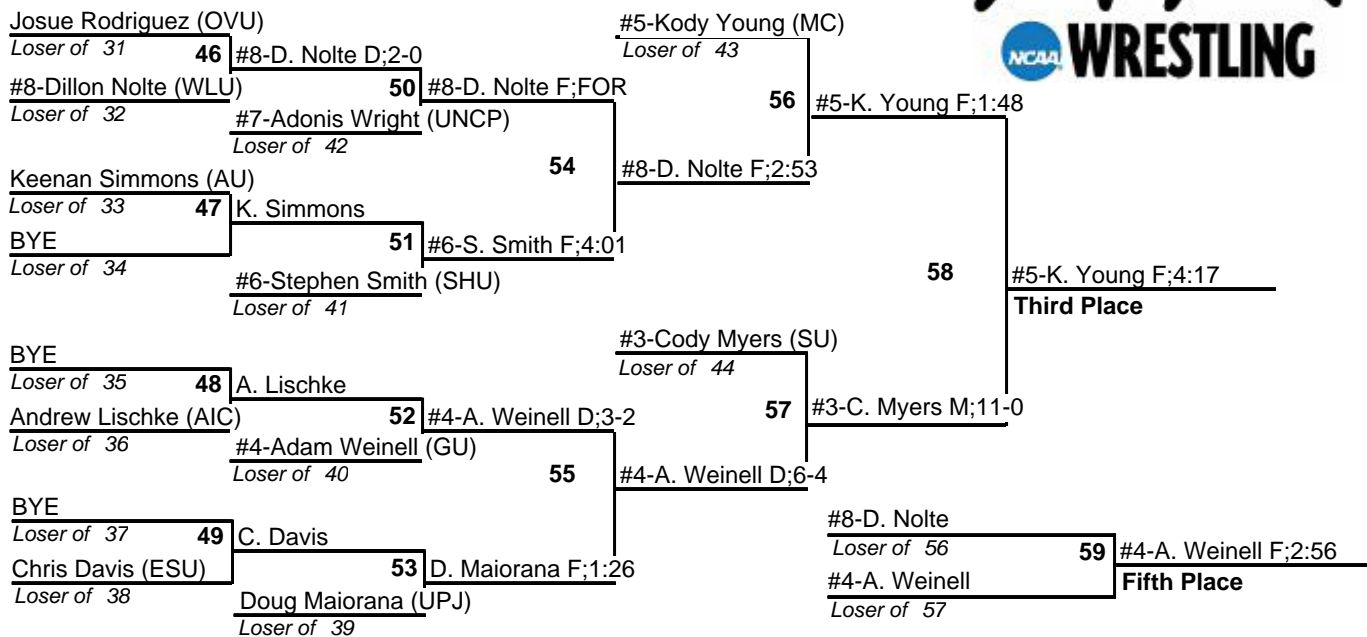

NCAA Super Region I Tournament

February 24-25, 2012

133