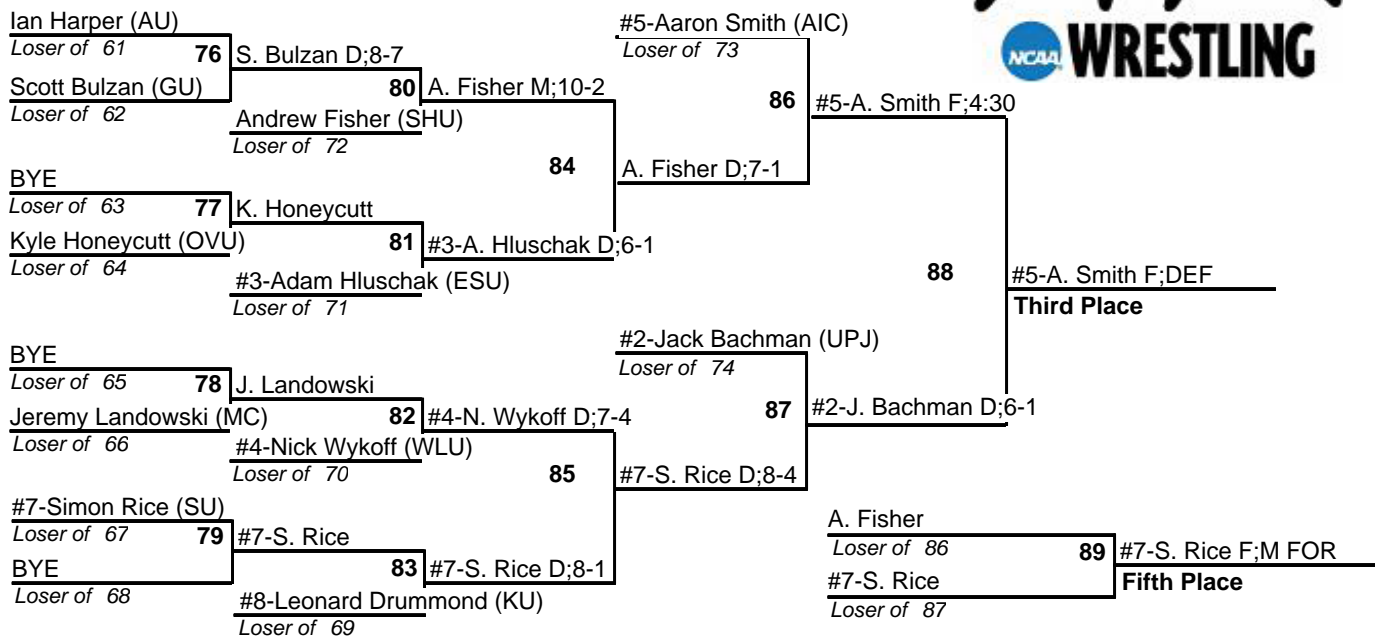

NCAA Super Region I Tournament

February 24-25, 2012

141