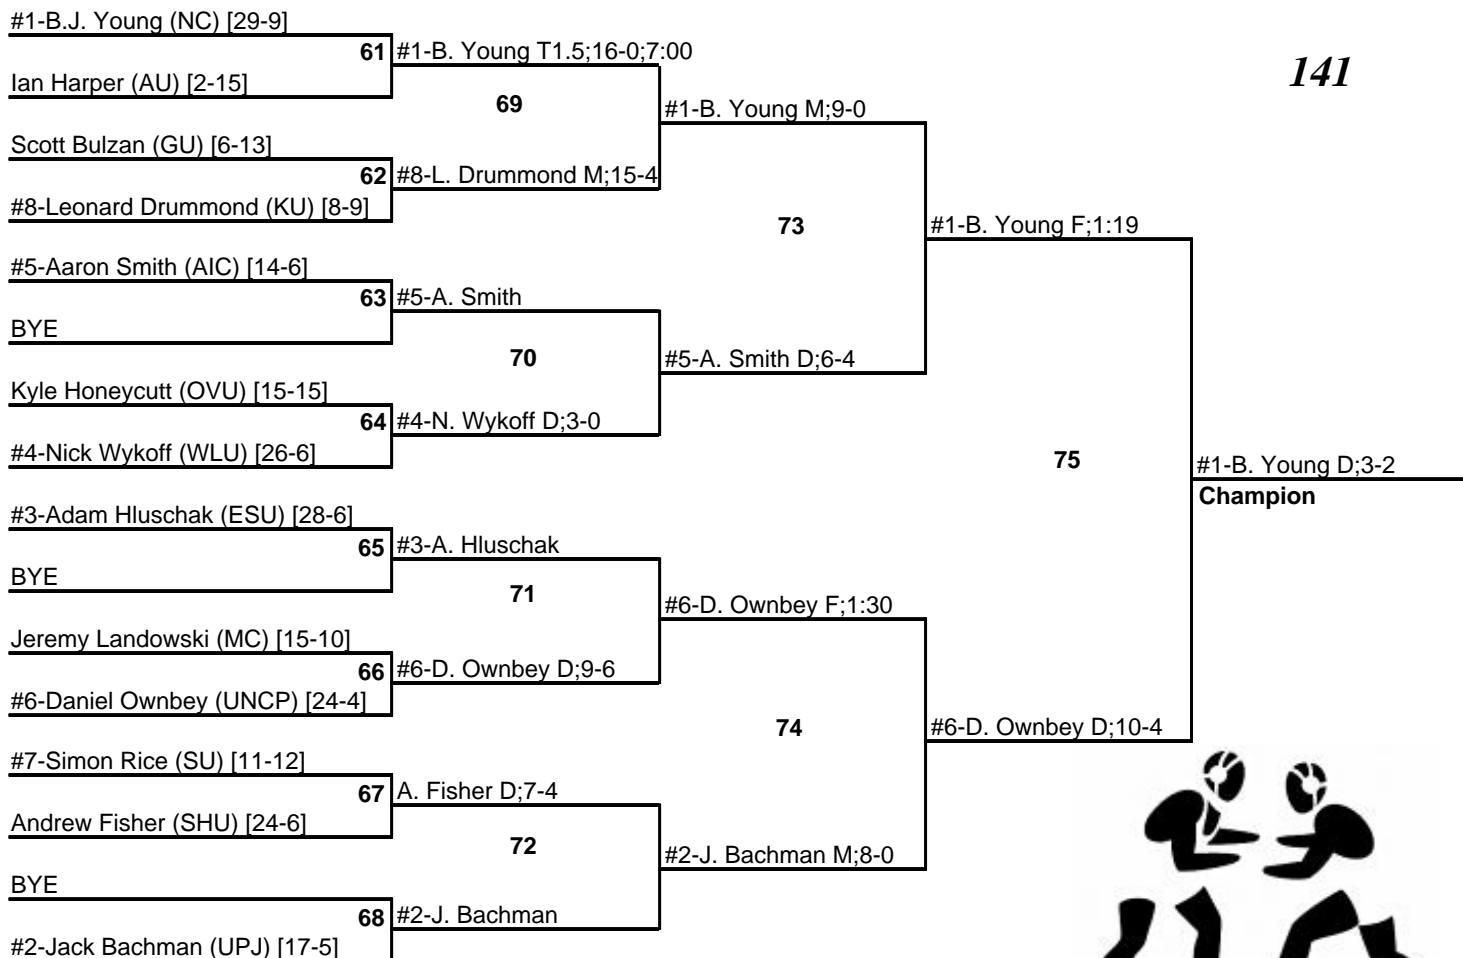

NCAA Super Region I Tournament

February 24-25, 2012

141