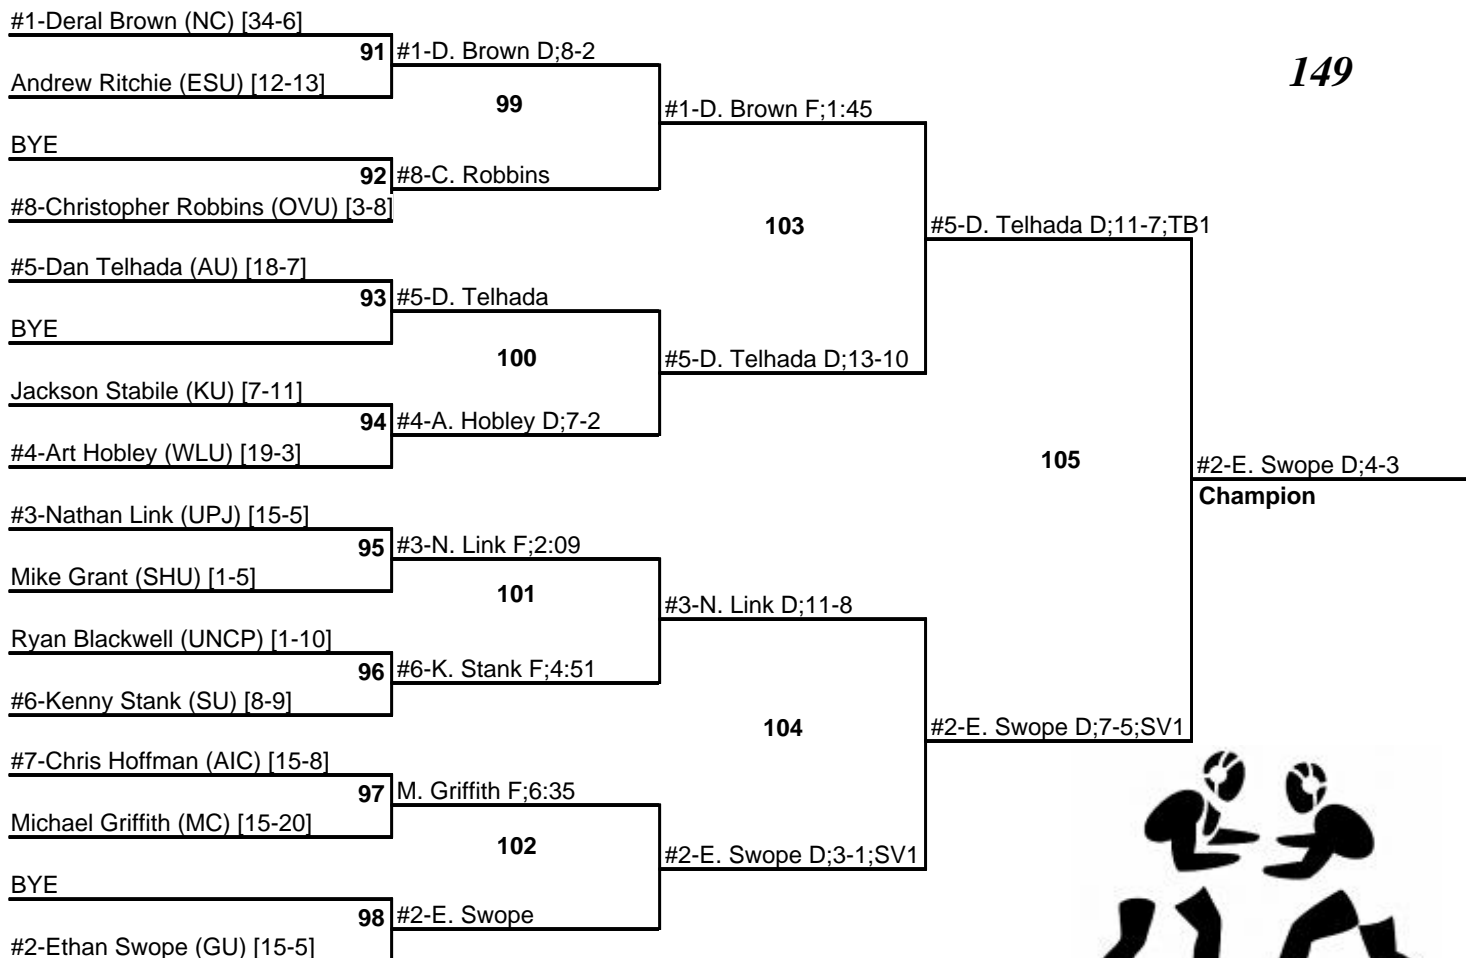

NCAA Super Region I Tournament

February 24-25, 2012

149