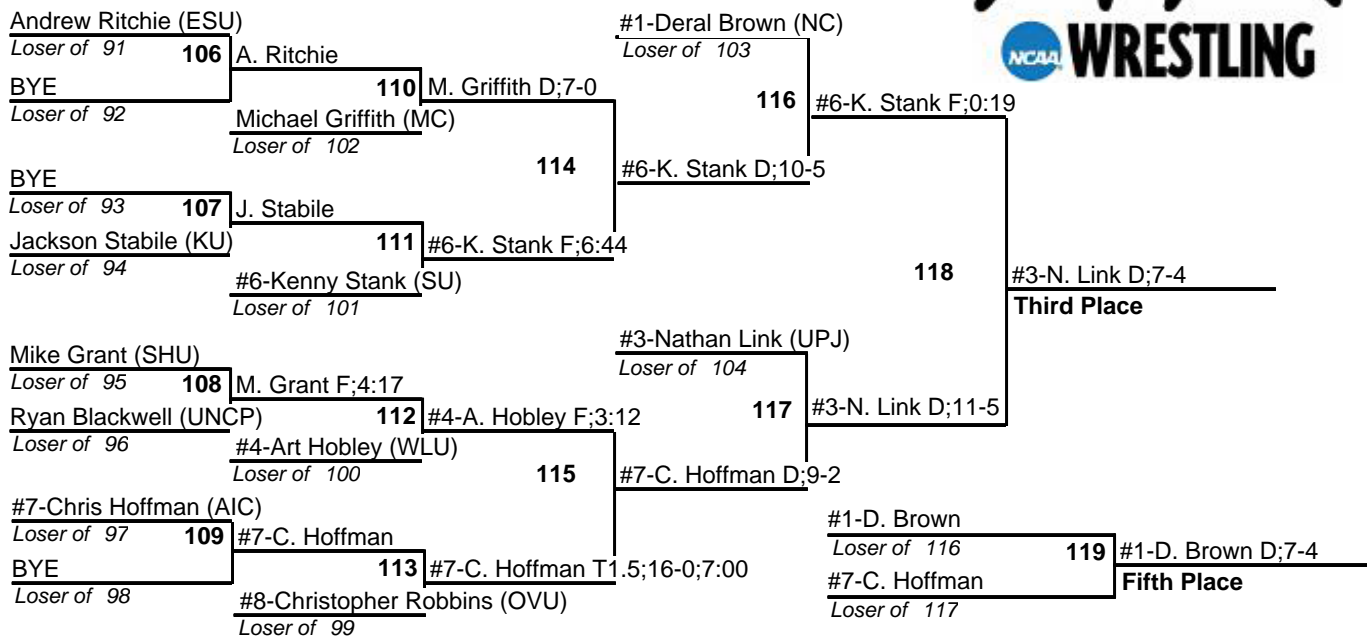

NCAA Super Region I Tournament

February 24-25, 2012

149