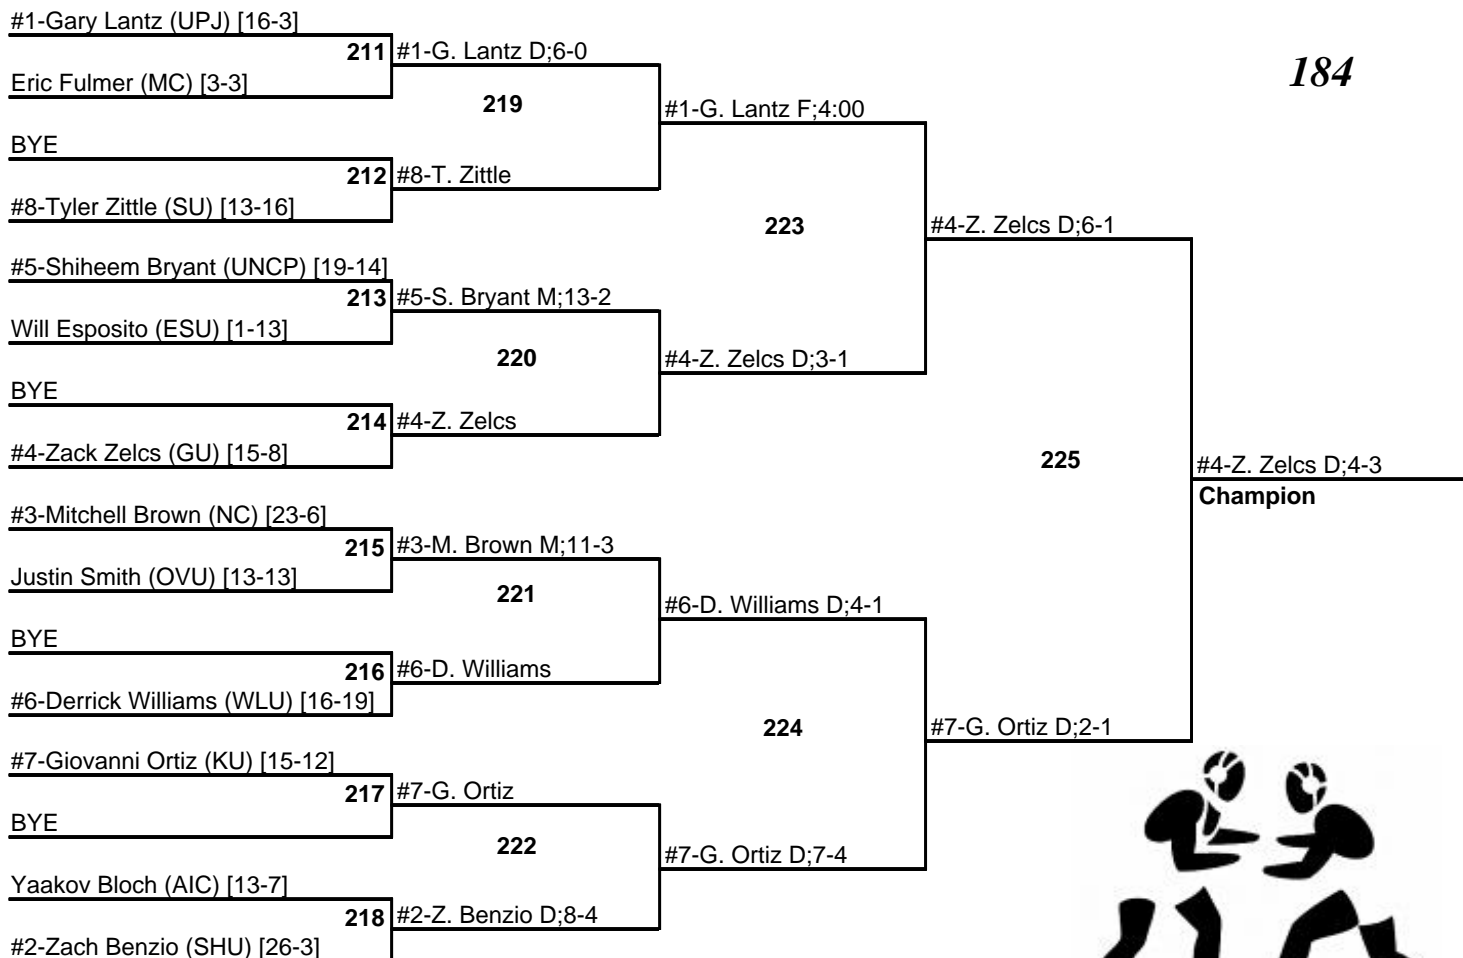

NCAA Super Region I Tournament

February 24-25, 2012

184