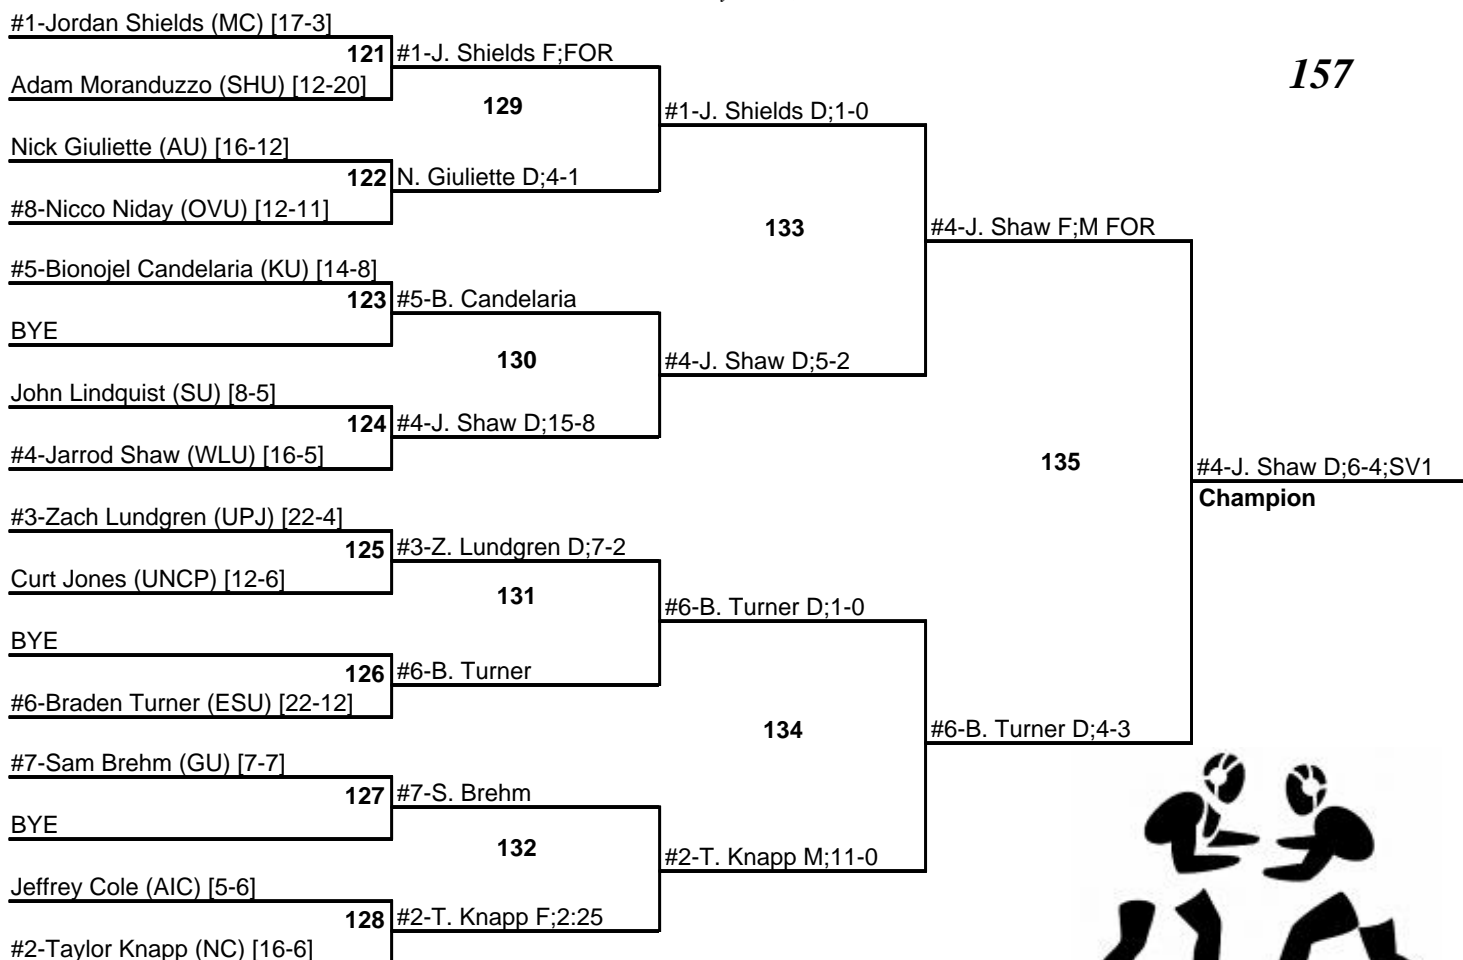

NCAA Super Region I Tournament

February 24-25, 2012

157