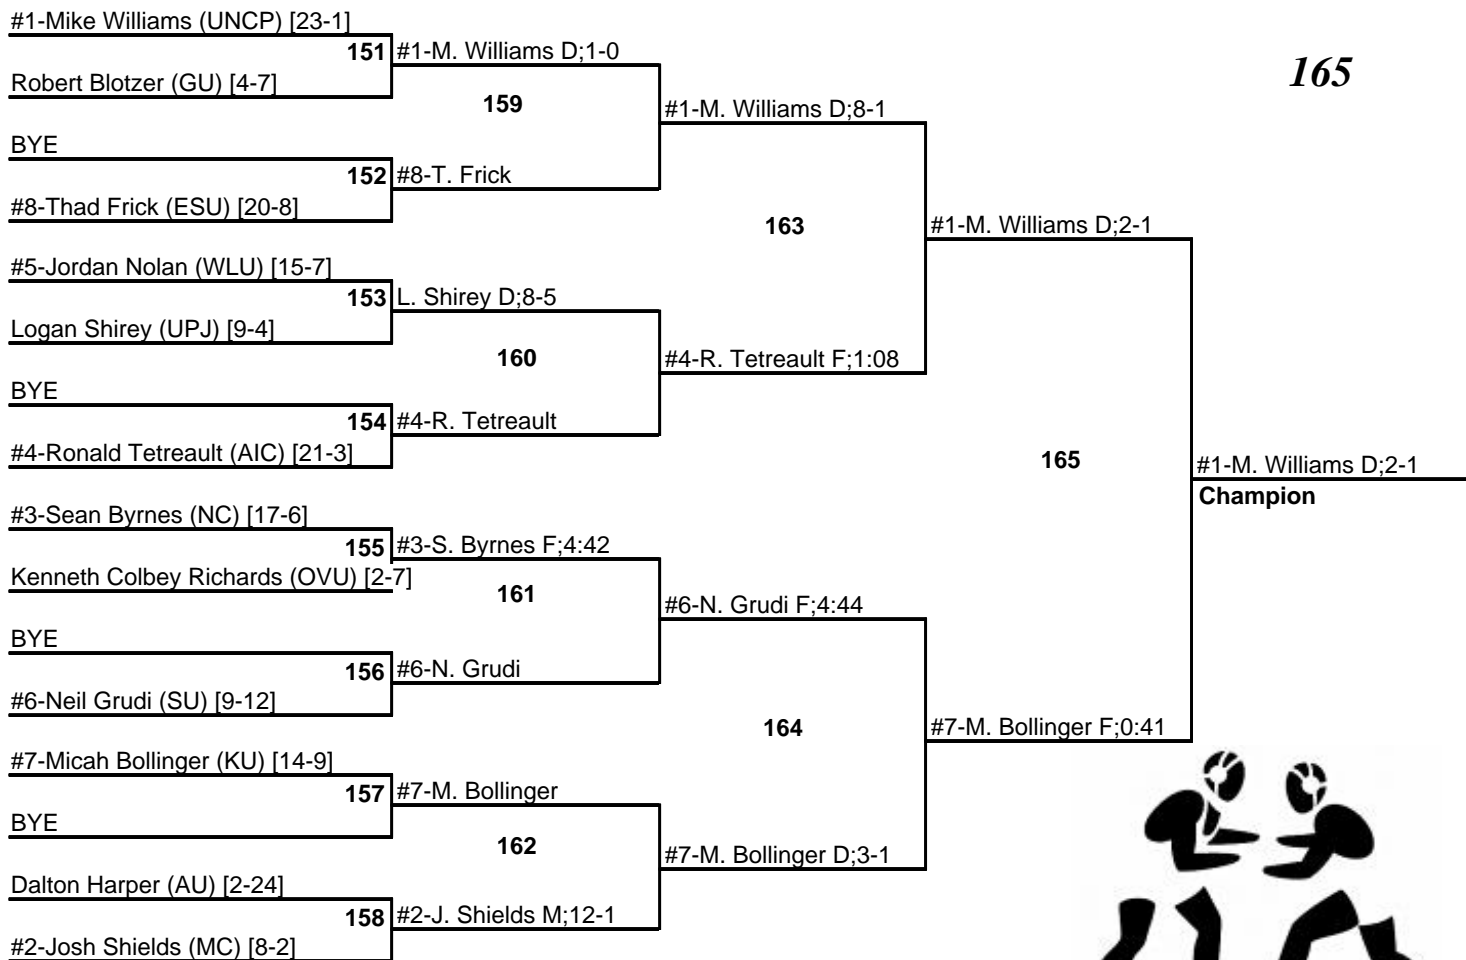

NCAA Super Region I Tournament

February 24-25, 2012

165