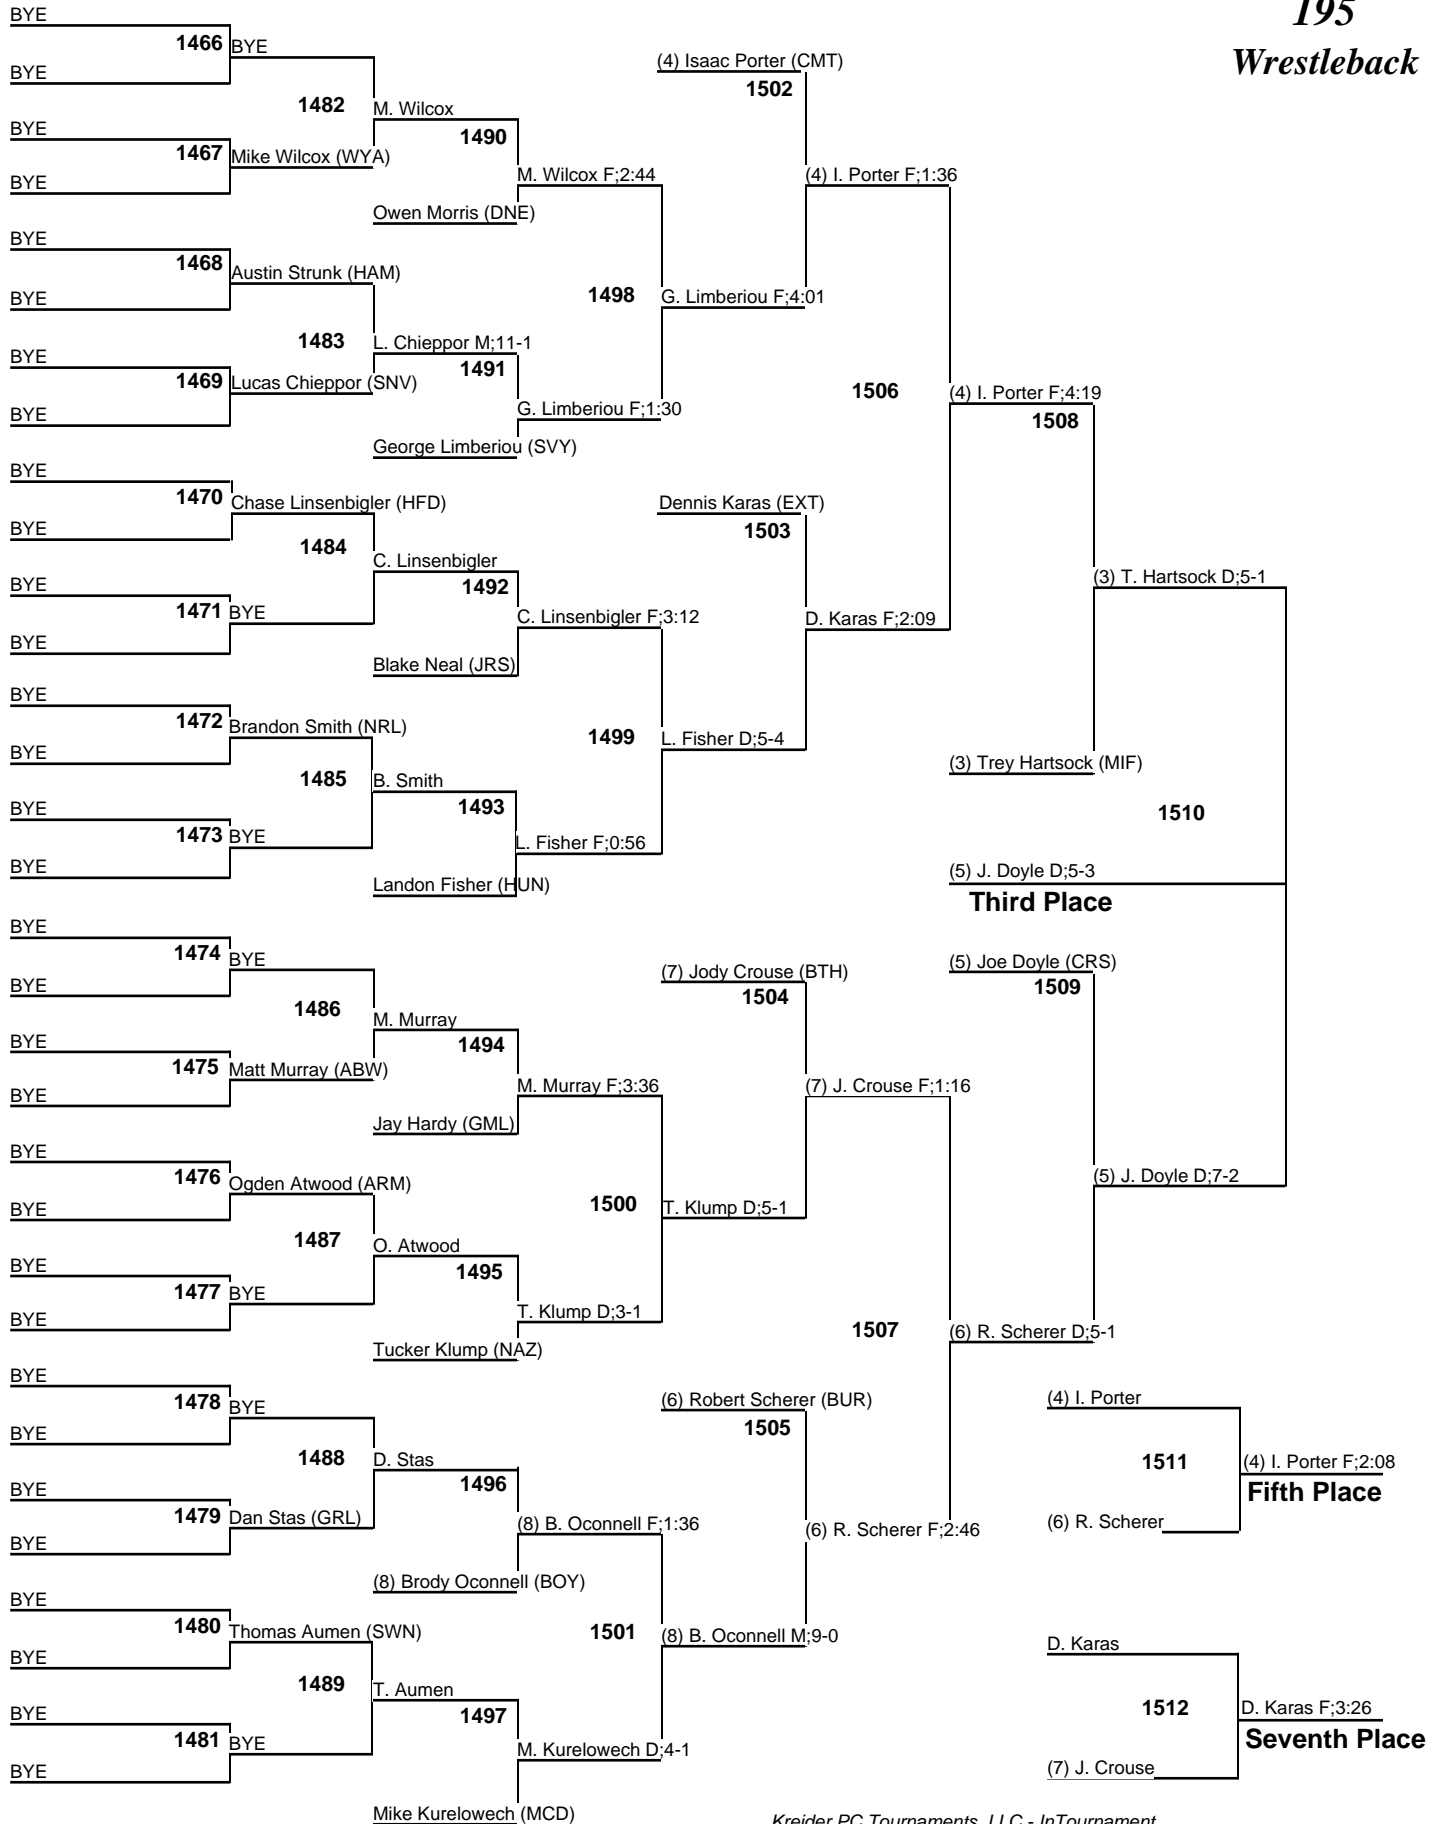

Parkersburg South results

106 Tucker Windland, 0-2

113 Luke Martin, 2-2

120 Landon Flinn, 1-2

126 Jacob Roberts, 0-2

132 T.J. Huffman, 2-2

138 Jarritt Flinn, 1-2

145 Ryan Taylor, 3-2

2015 KOM

160 Wrestleback

2015 KOM

170 Wrestleback

2015 KOM

182 Wrestleback

2015 KOM

195 Wrestleback