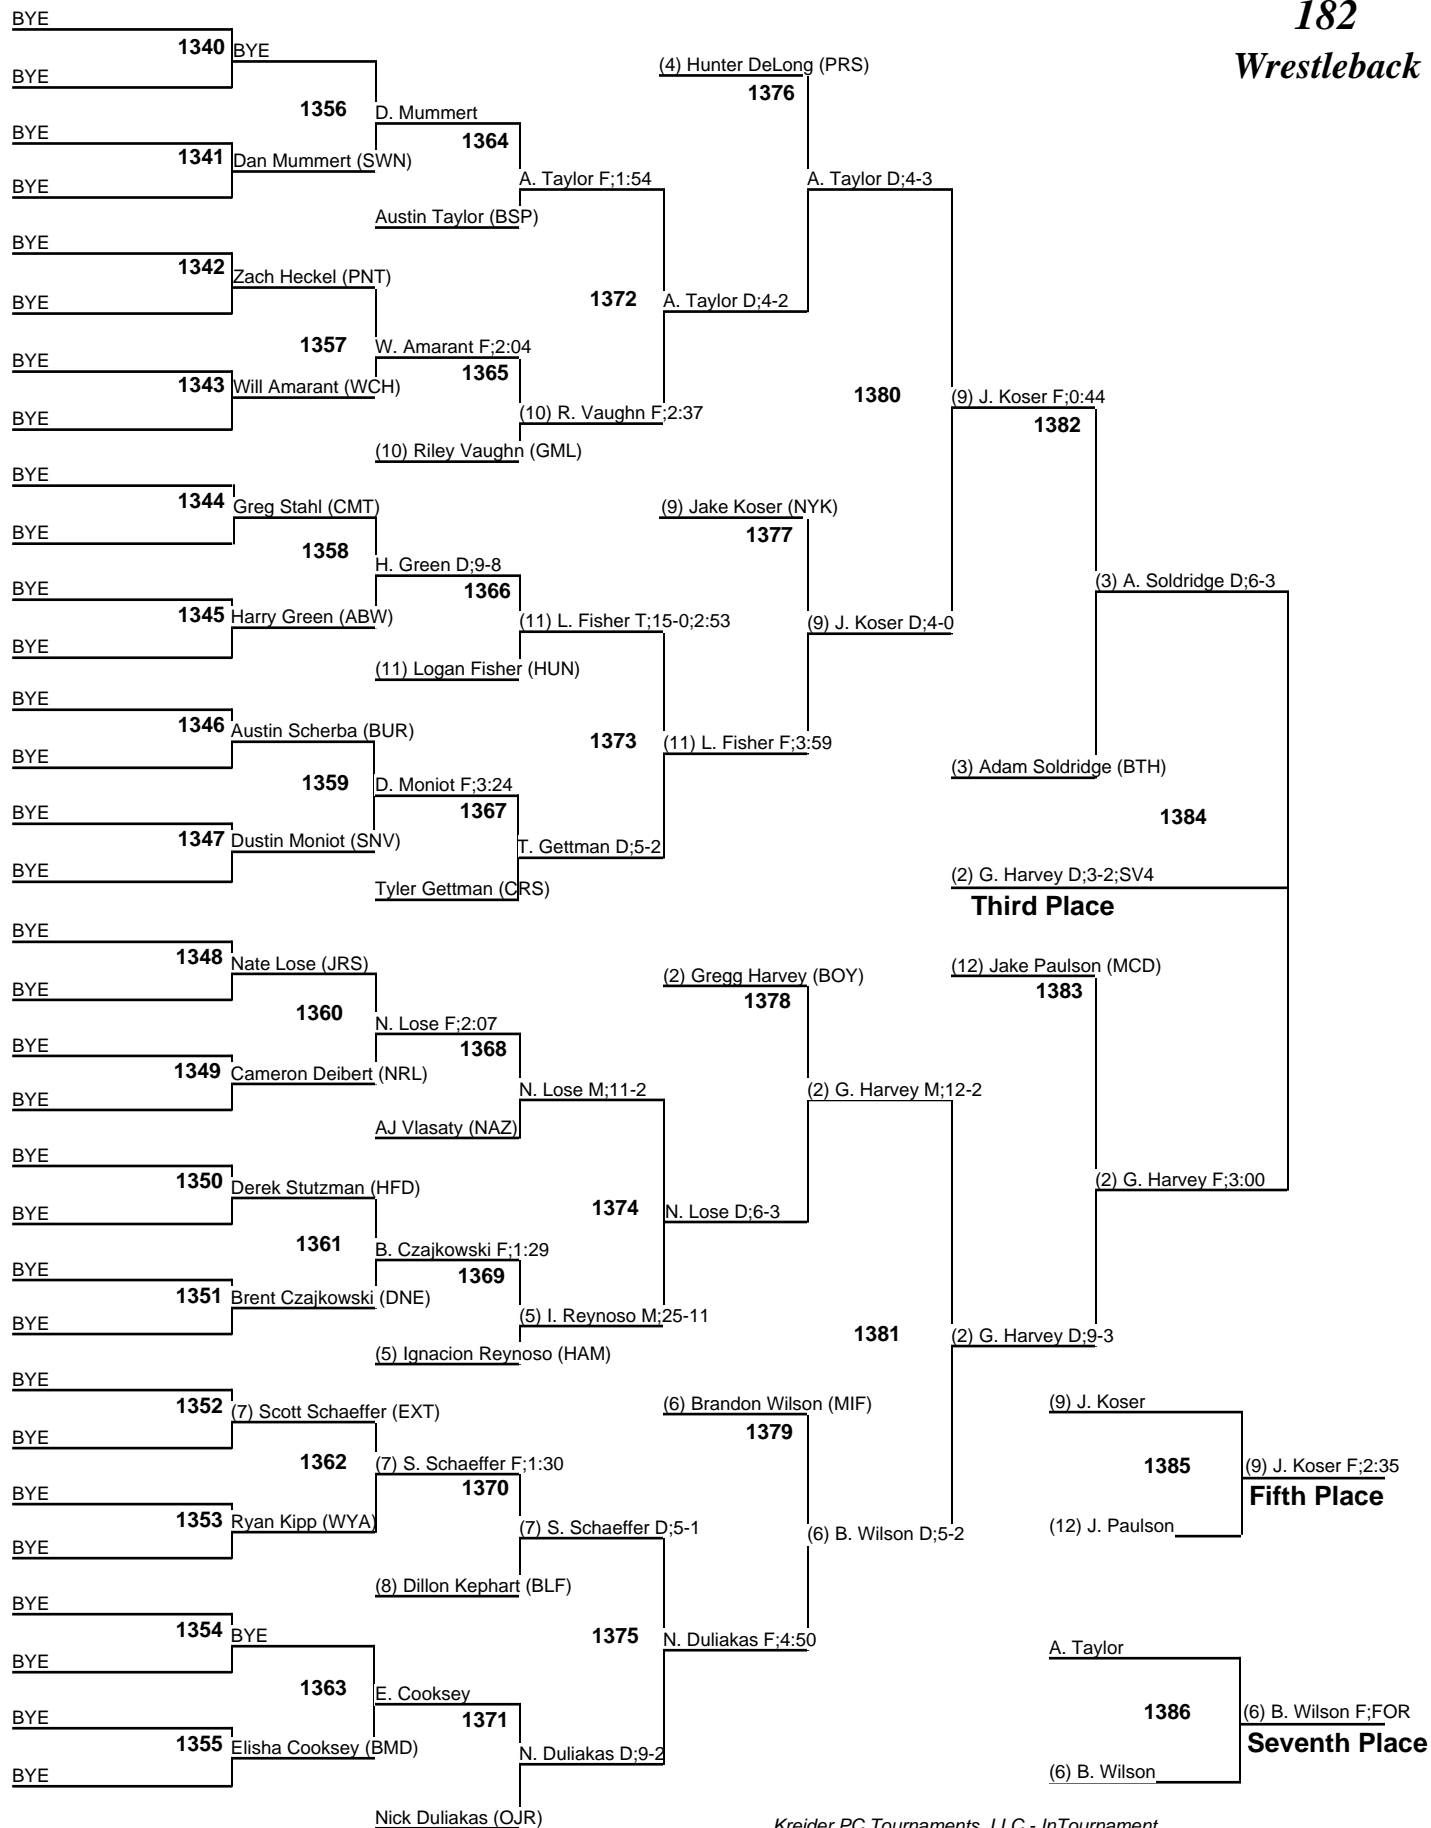

Parkersburg South results

106 Tucker Windland, 0-2

113 Luke Martin, 2-2

120 Landon Flinn, 1-2

126 Jacob Roberts, 0-2

132 T.J. Huffman, 2-2

138 Jarritt Flinn, 1-2

145 Ryan Taylor, 3-2

2015 KOM

160 Wrestleback

2015 KOM

170 Wrestleback

2015 KOM

182 Wrestleback

2015 KOM

195 Wrestleback