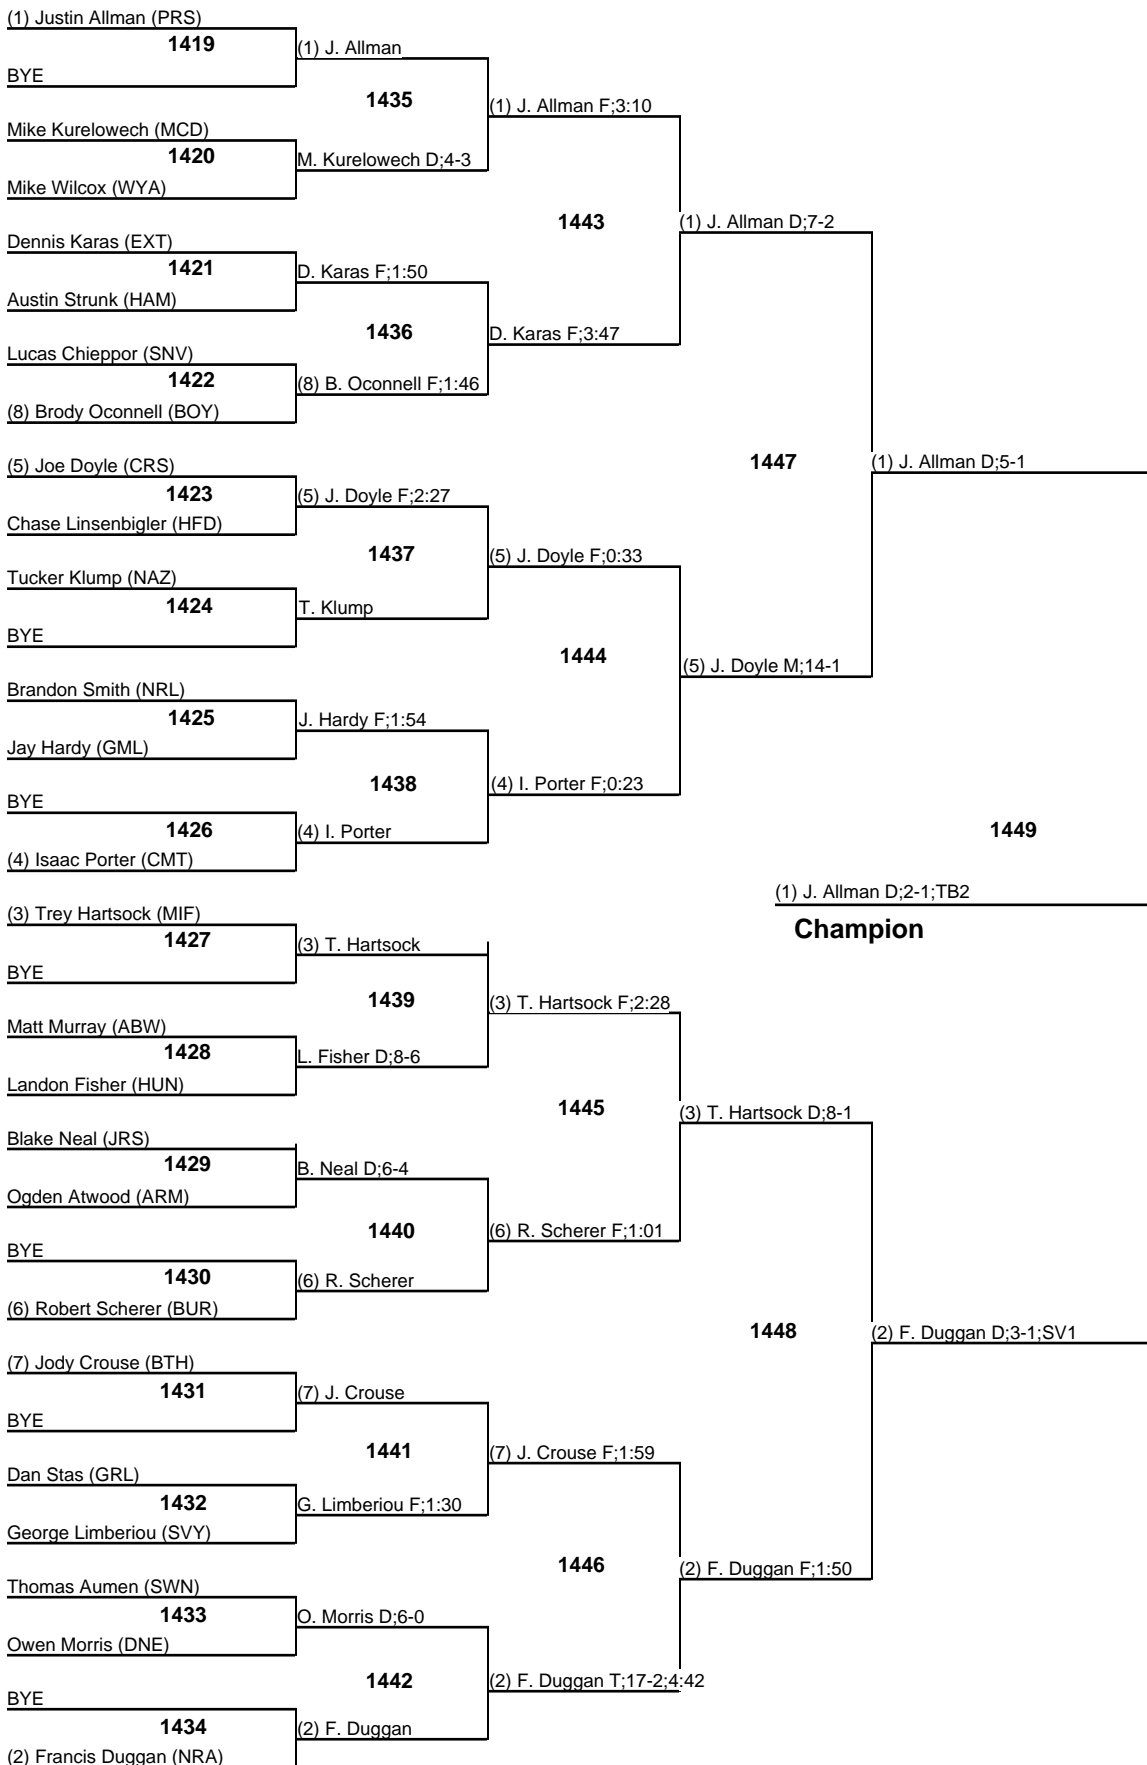

Parkersburg South results

106 Tucker Windland, 0-2

113 Luke Martin, 2-2

120 Landon Flinn, 1-2

126 Jacob Roberts, 0-2

132 T.J. Huffman, 2-2

138 Jarritt Flinn, 1-2

145 Ryan Taylor, 3-2

2015 KOM

160 Wrestleback

2015 KOM

170 Wrestleback

2015 KOM

182 Wrestleback

2015 KOM

195 Wrestleback