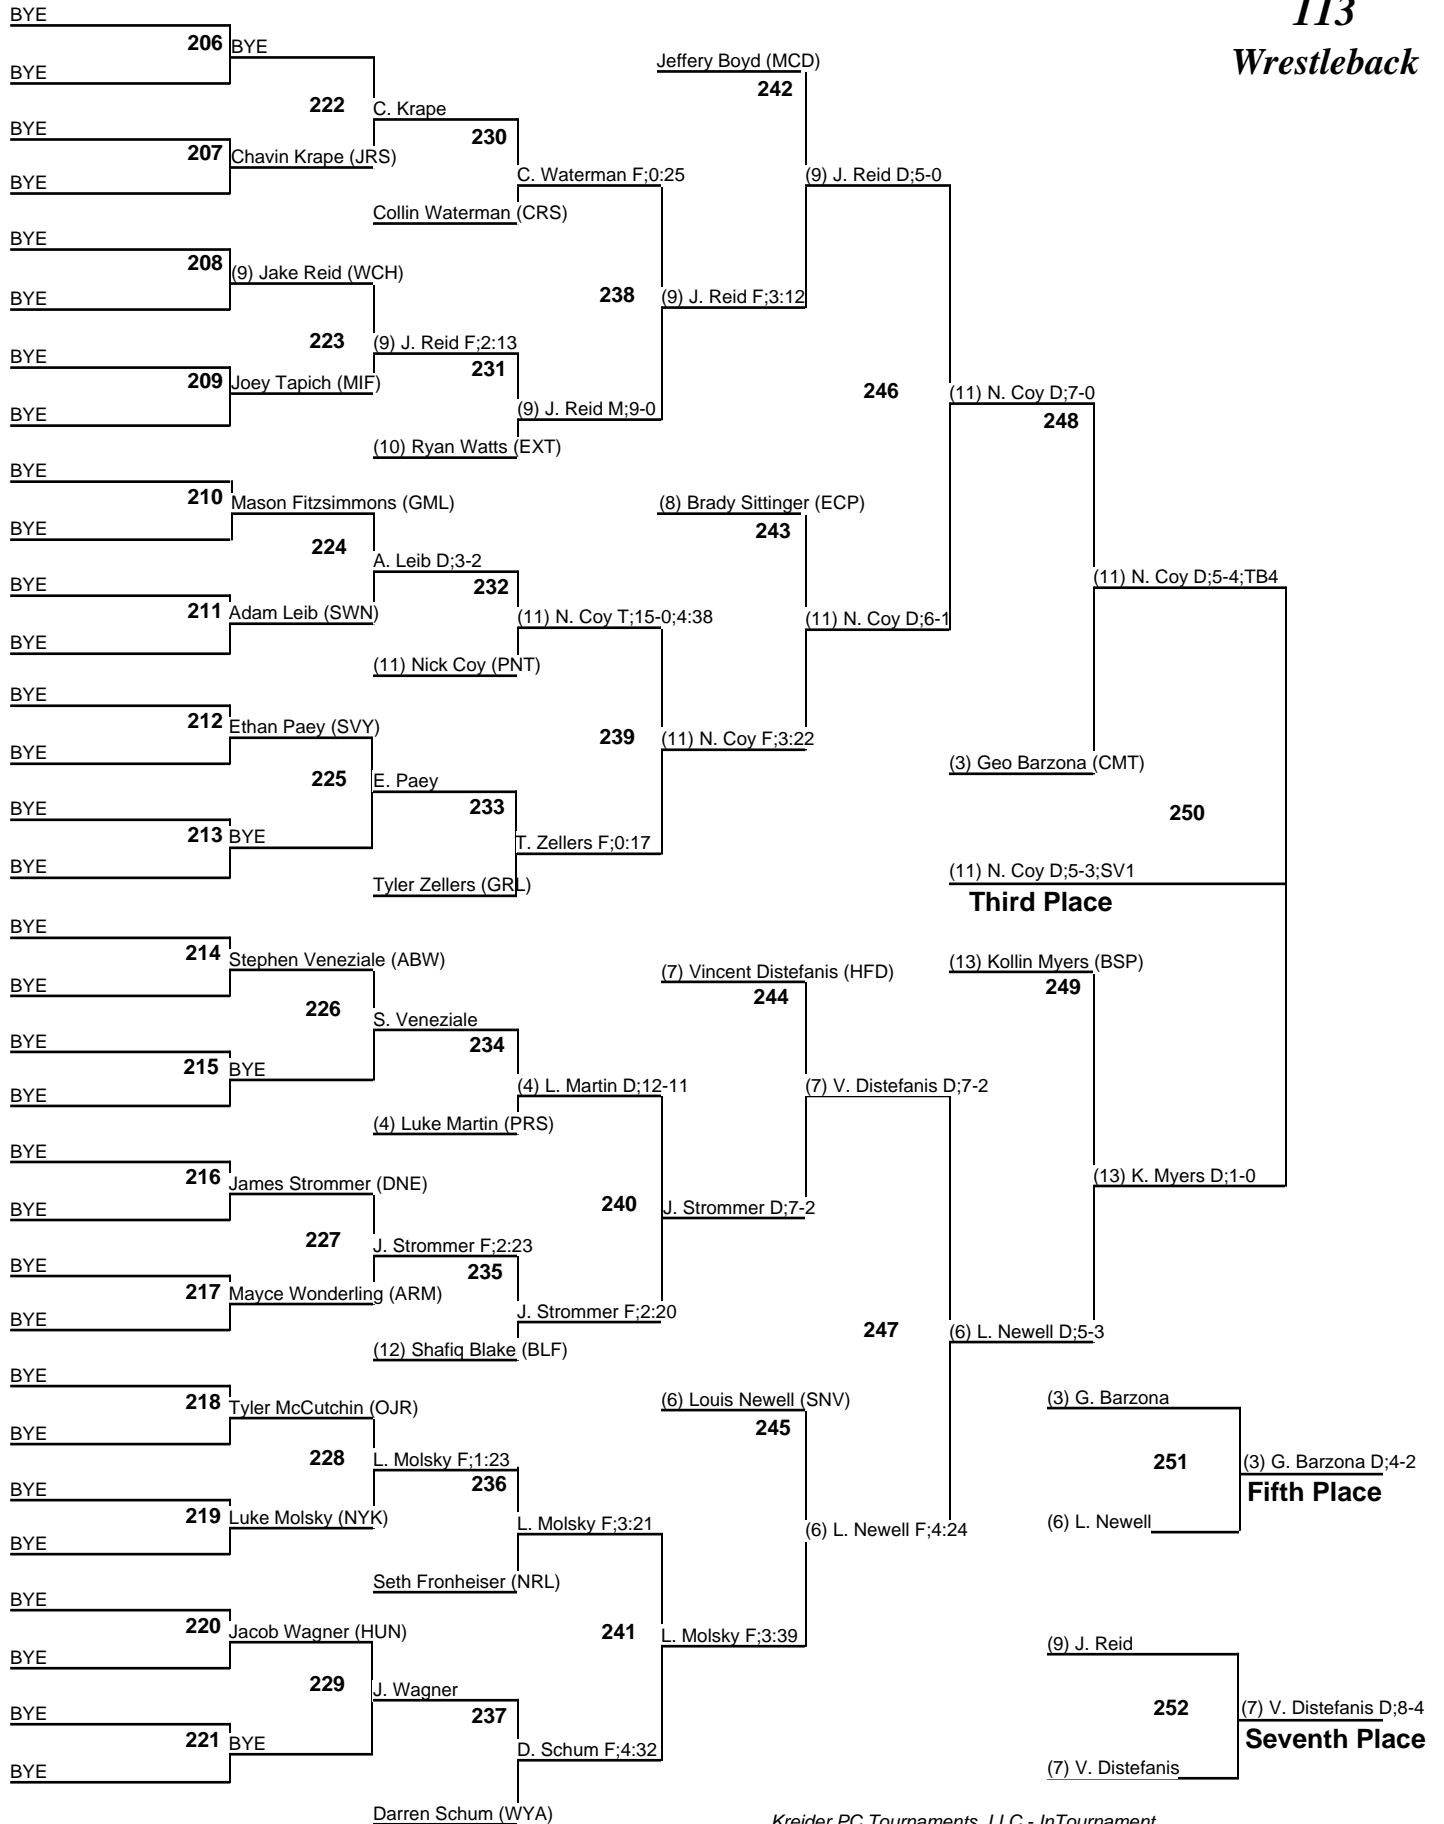

Parkersburg South results

106 Tucker Windland, 0-2

113 Luke Martin, 2-2

120 Landon Flinn, 1-2

126 Jacob Roberts, 0-2

132 T.J. Huffman, 2-2

138 Jarritt Flinn, 1-2

145 Ryan Taylor, 3-2

152 Zane Hinzman, 2-2

160 T.J. Lambiotte, 2-2

170 Dalton Fullerton, 0-2

182 Hunter DeLong, 2-2

195 Justin Allman, 4-0, Champion

220 Garrett Wolfe, 2-2

285 Loudon Haga, 1-2

2015 KOM

106 Wrestleback

2015 KOM

113 Wrestleback

2015 KOM

120 Wrestleback

2015 KOM

126 Wrestleback

2015 KOM