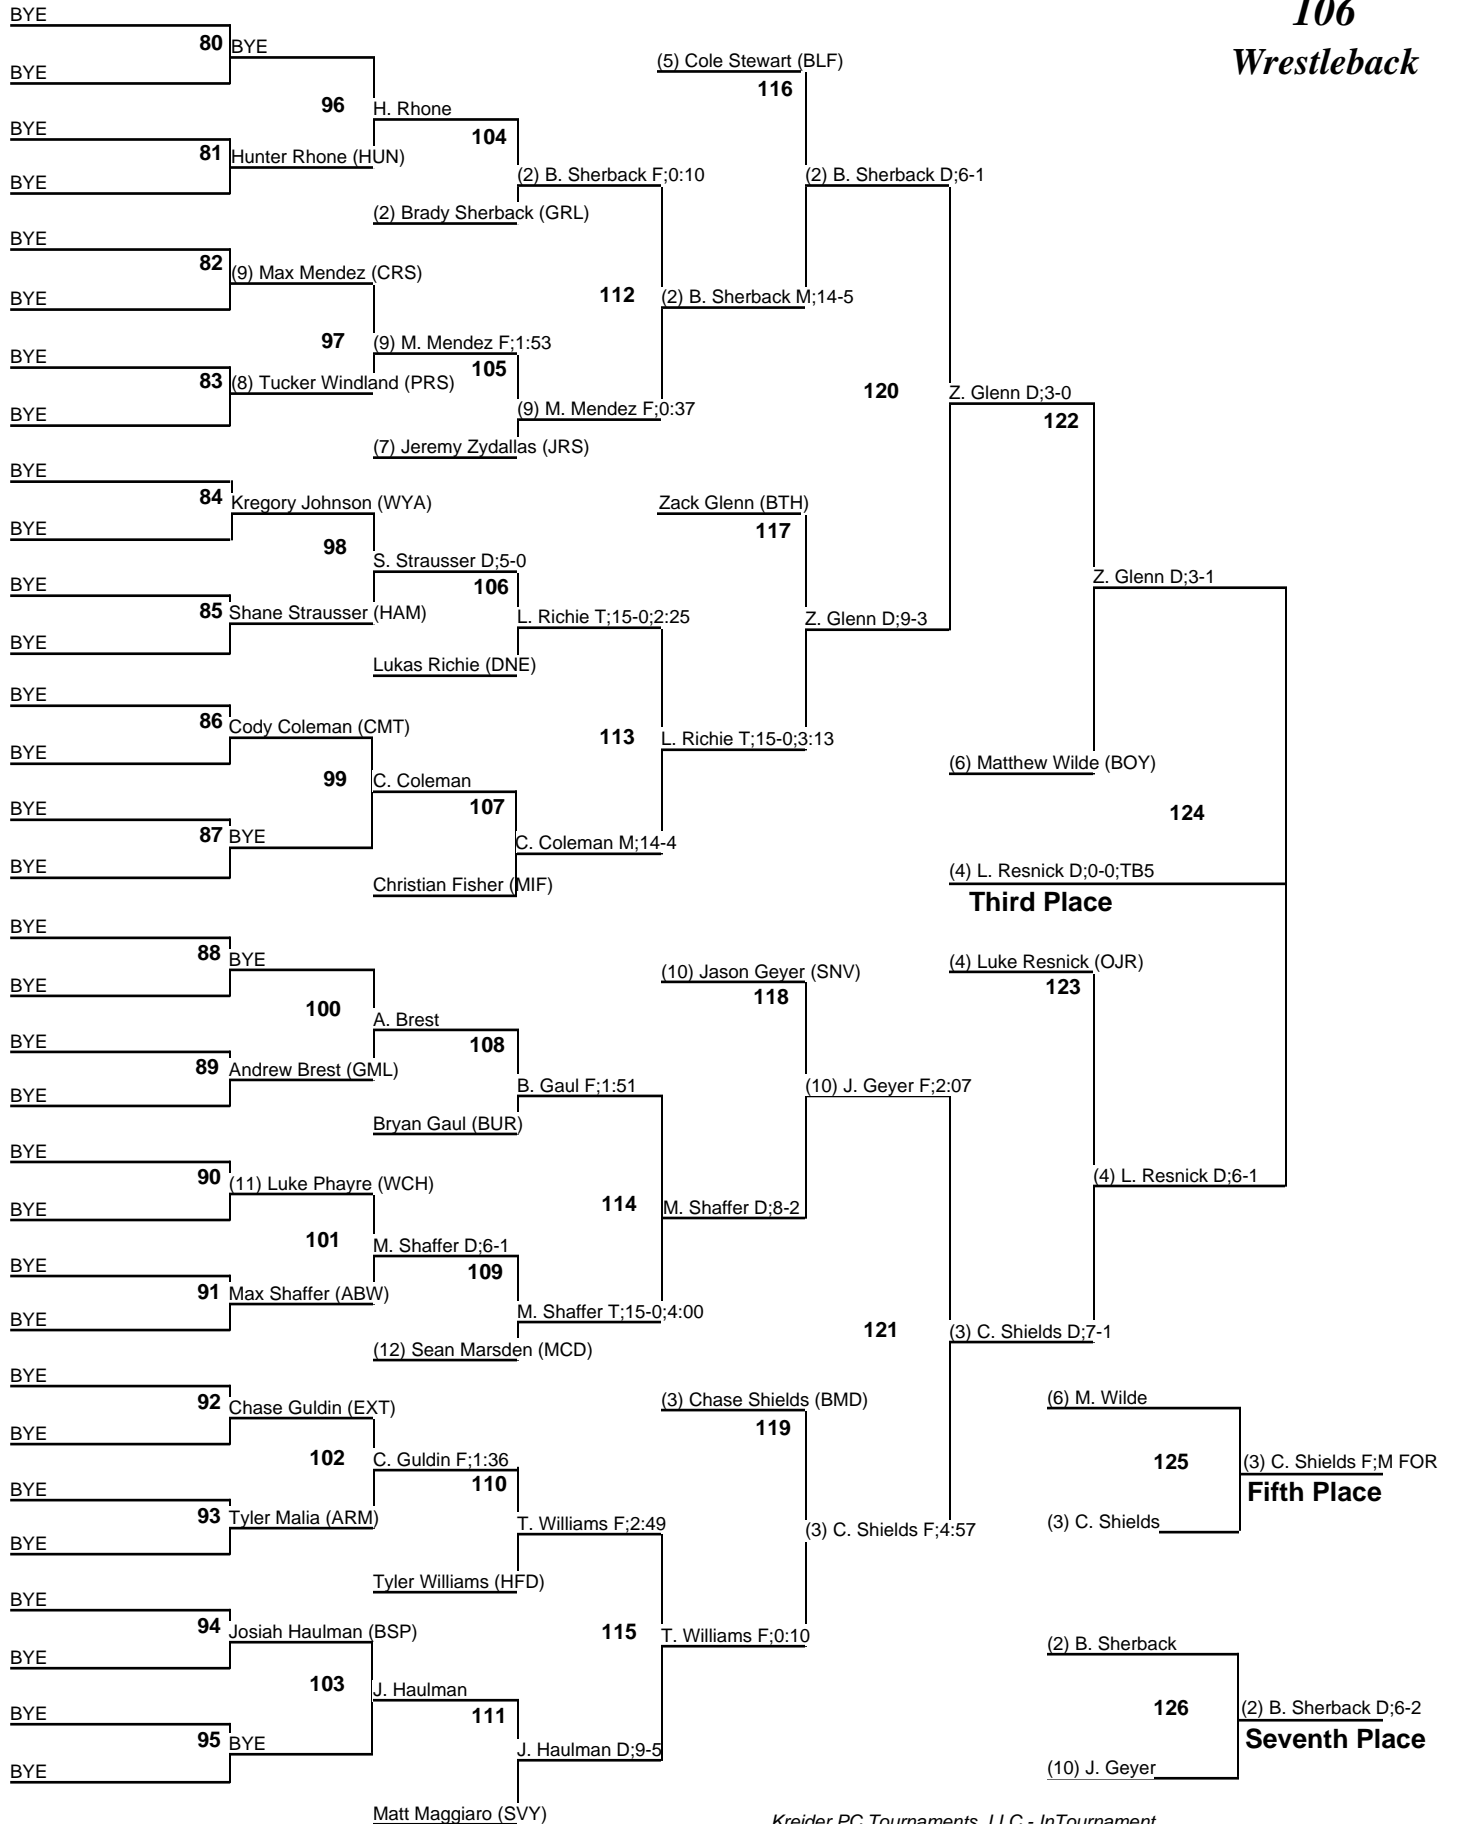

2015 KOM

106 Wrestleback