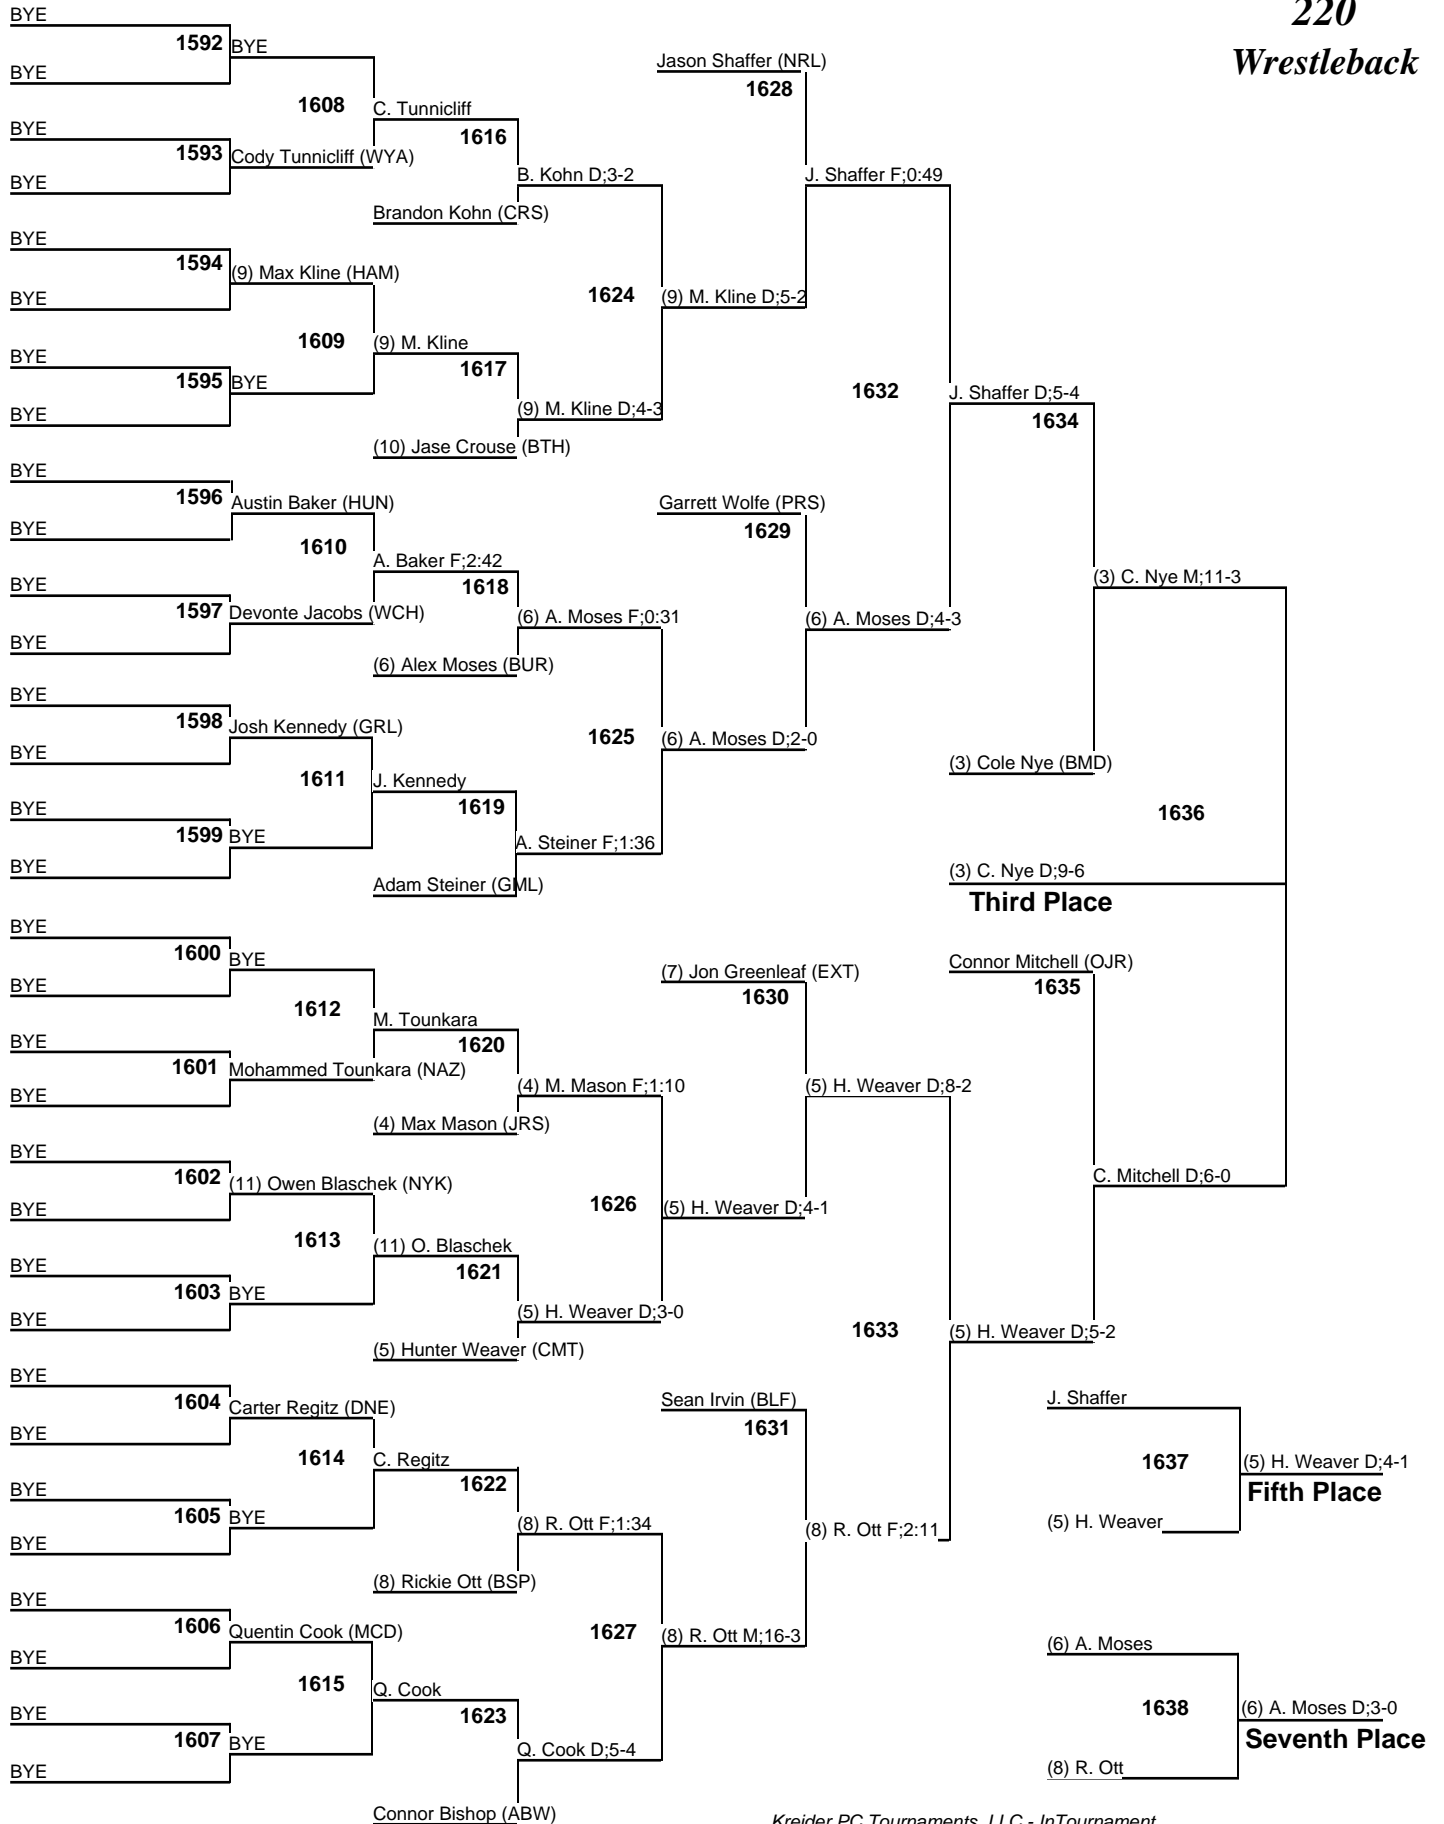

2015 KOM

220 Wrestleback