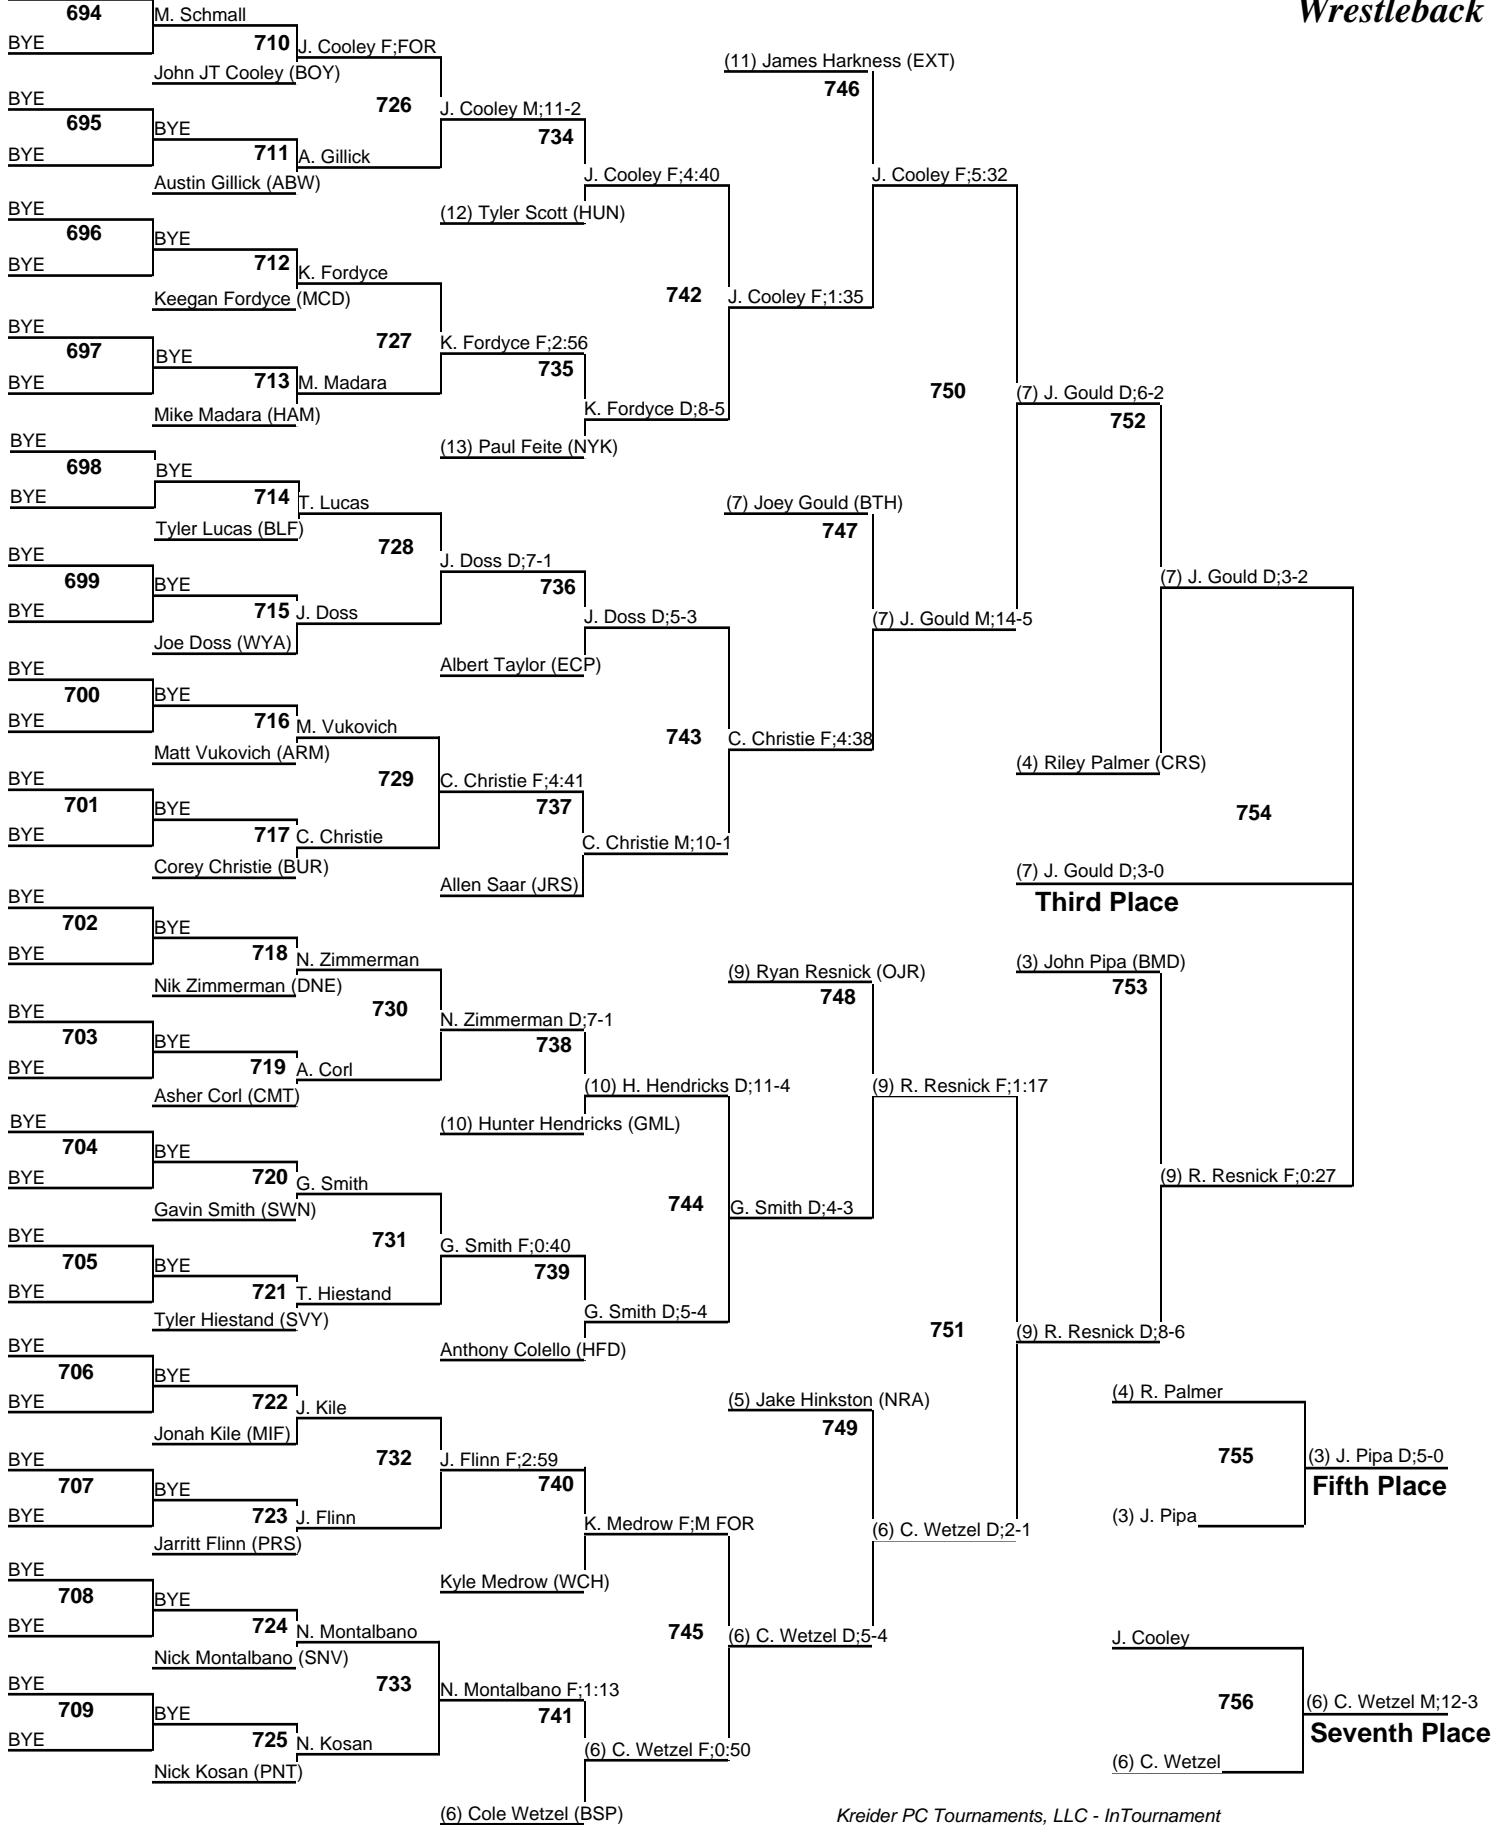

2015 KOM

138 Wrestleback

Matt Schmall (NRL)