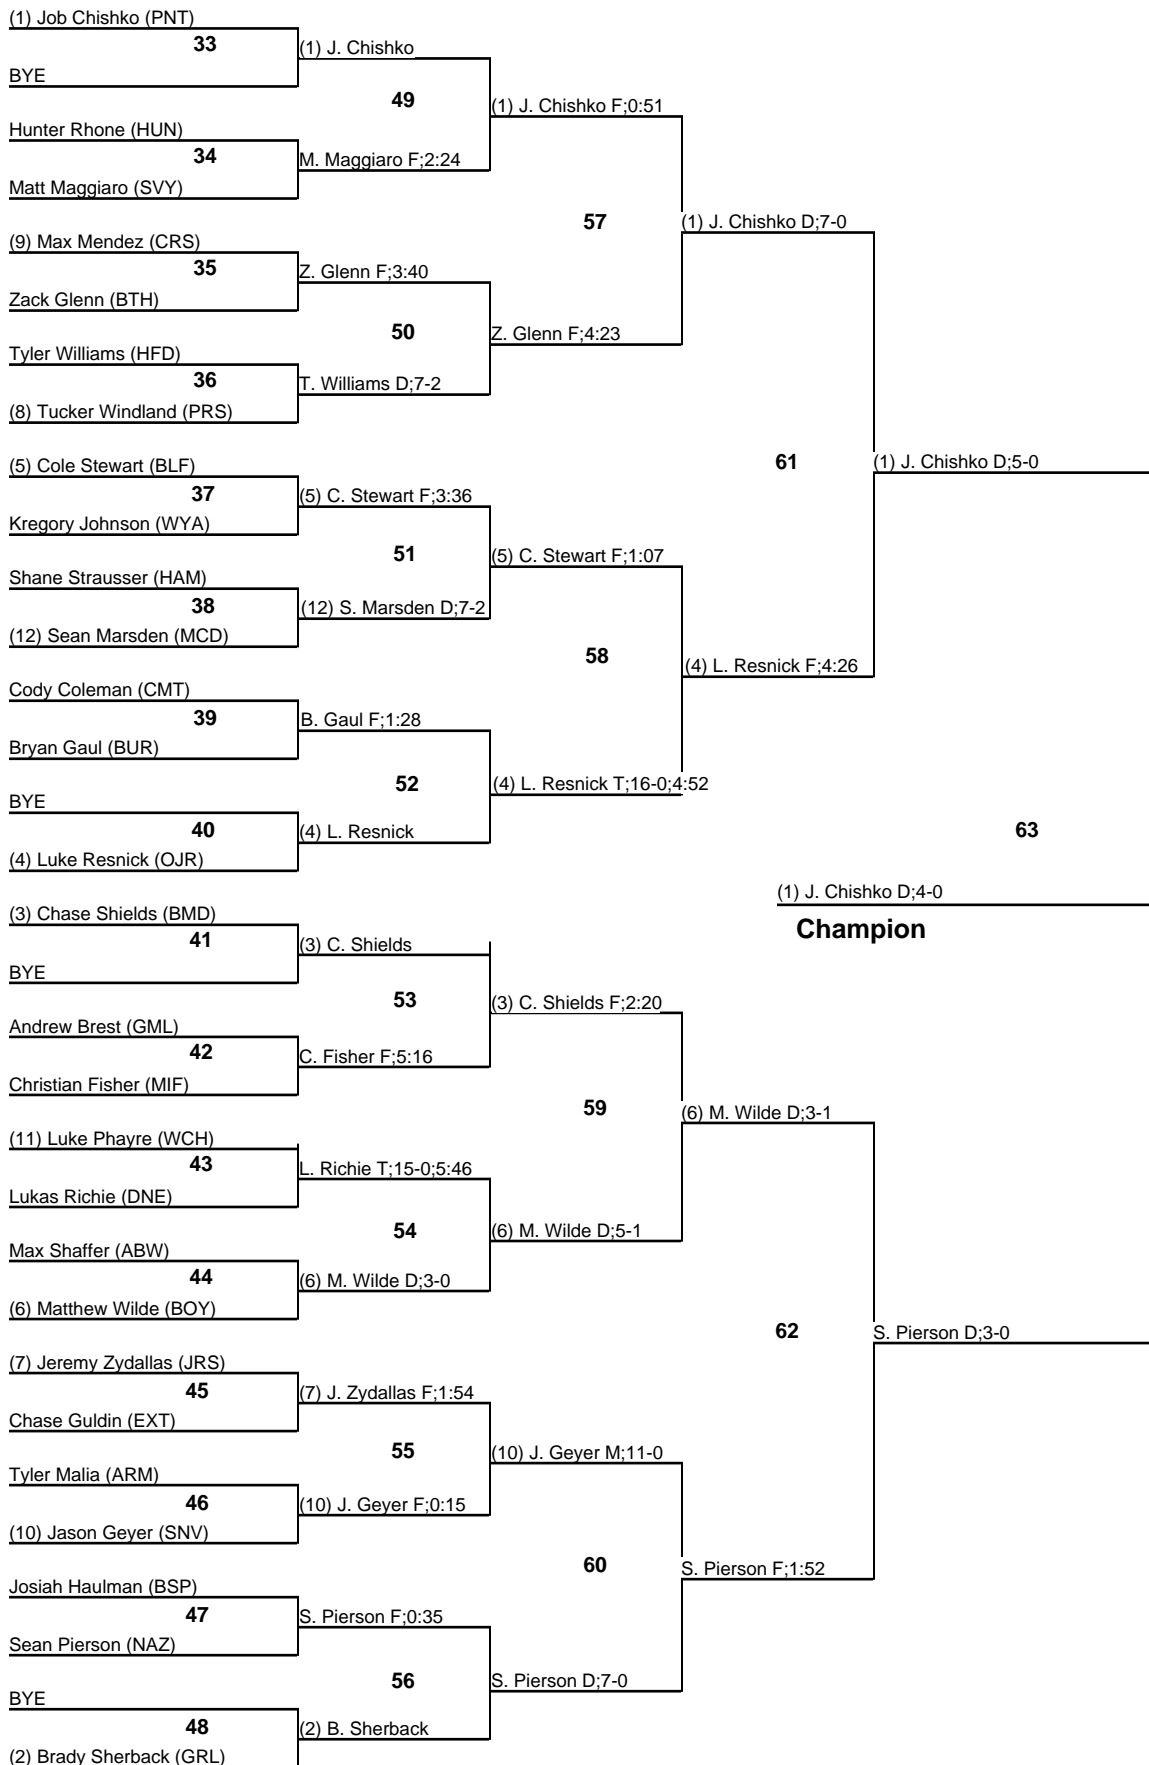

Parkersburg South results

106 Tucker Windland, 0-2

113 Luke Martin, 2-2

120 Landon Flinn, 1-2

126 Jacob Roberts, 0-2

132 T.J. Huffman, 2-2

138 Jarritt Flinn, 1-2

145 Ryan Taylor, 3-2

152 Zane Hinzman, 2-2

160 T.J. Lambiotte, 2-2

170 Dalton Fullerton, 0-2

182 Hunter DeLong, 2-2

195 Justin Allman, 4-0, Champion

220 Garrett Wolfe, 2-2

285 Loudon Haga, 1-2

2015 KOM