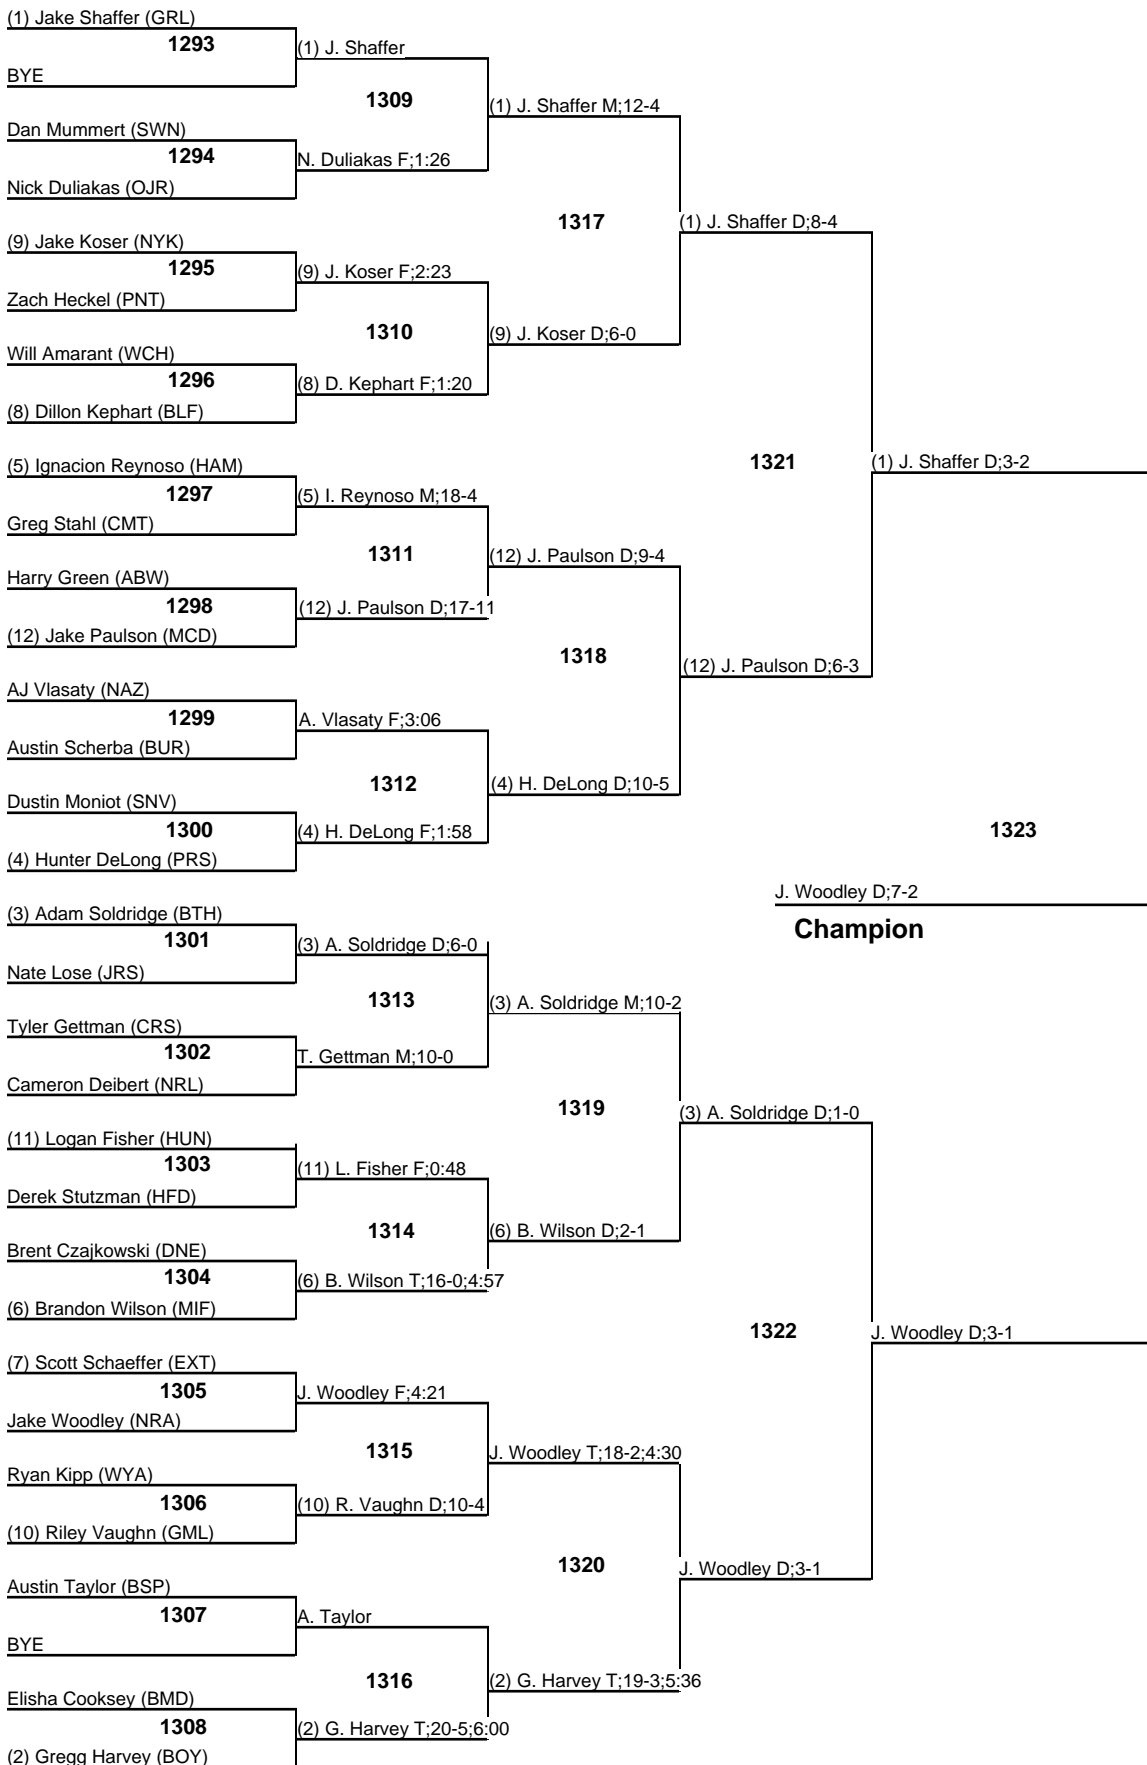

Parkersburg South results

106 Tucker Windland, 0-2

113 Luke Martin, 2-2

120 Landon Flinn, 1-2

126 Jacob Roberts, 0-2

132 T.J. Huffman, 2-2

138 Jarritt Flinn, 1-2

145 Ryan Taylor, 3-2

2015 KOM

160 Wrestleback

2015 KOM

170 Wrestleback

2015 KOM

182 Wrestleback

2015 KOM

195 Wrestleback