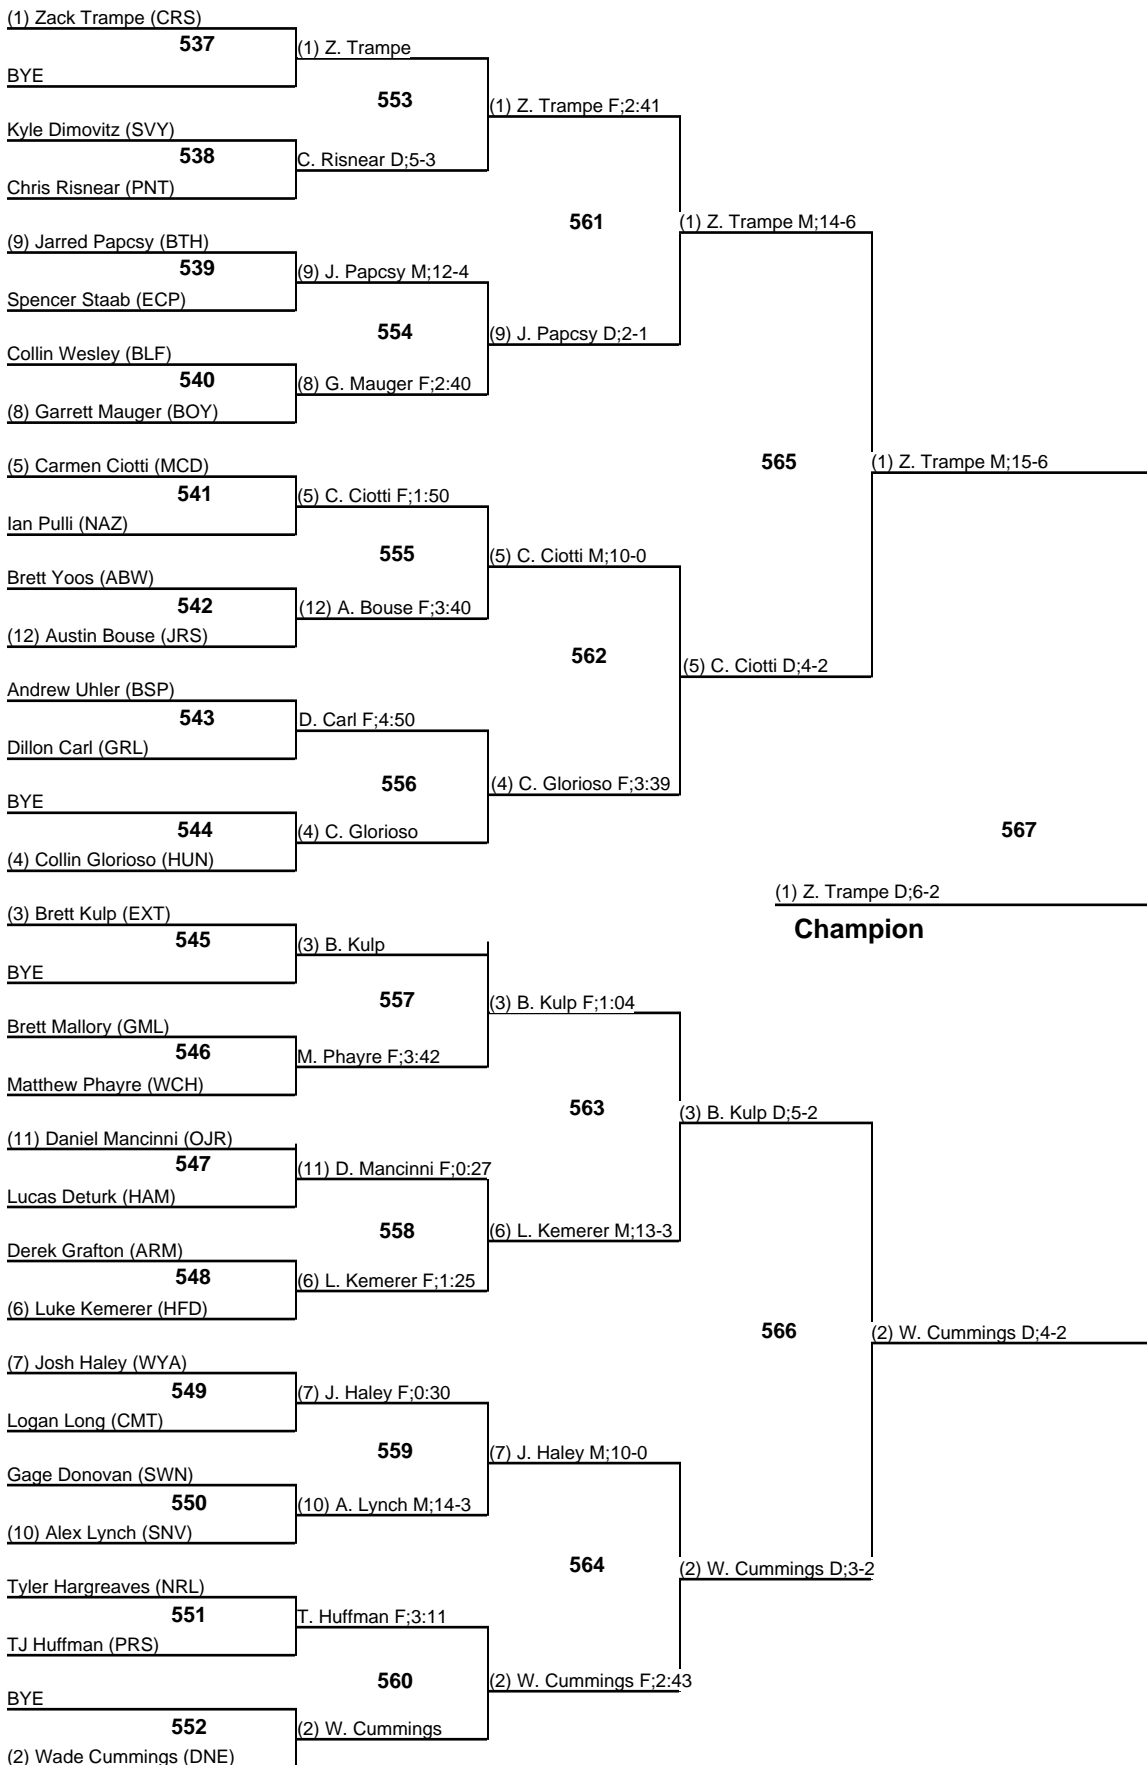

Parkersburg South results

106 Tucker Windland, 0-2

113 Luke Martin, 2-2

120 Landon Flinn, 1-2

126 Jacob Roberts, 0-2

132 T.J. Huffman, 2-2

138 Jarritt Flinn, 1-2

145 Ryan Taylor, 3-2

106 Wrestleback

2015 KOM

113 Wrestleback

2015 KOM

120 Wrestleback

2015 KOM

126 Wrestleback

2015 KOM