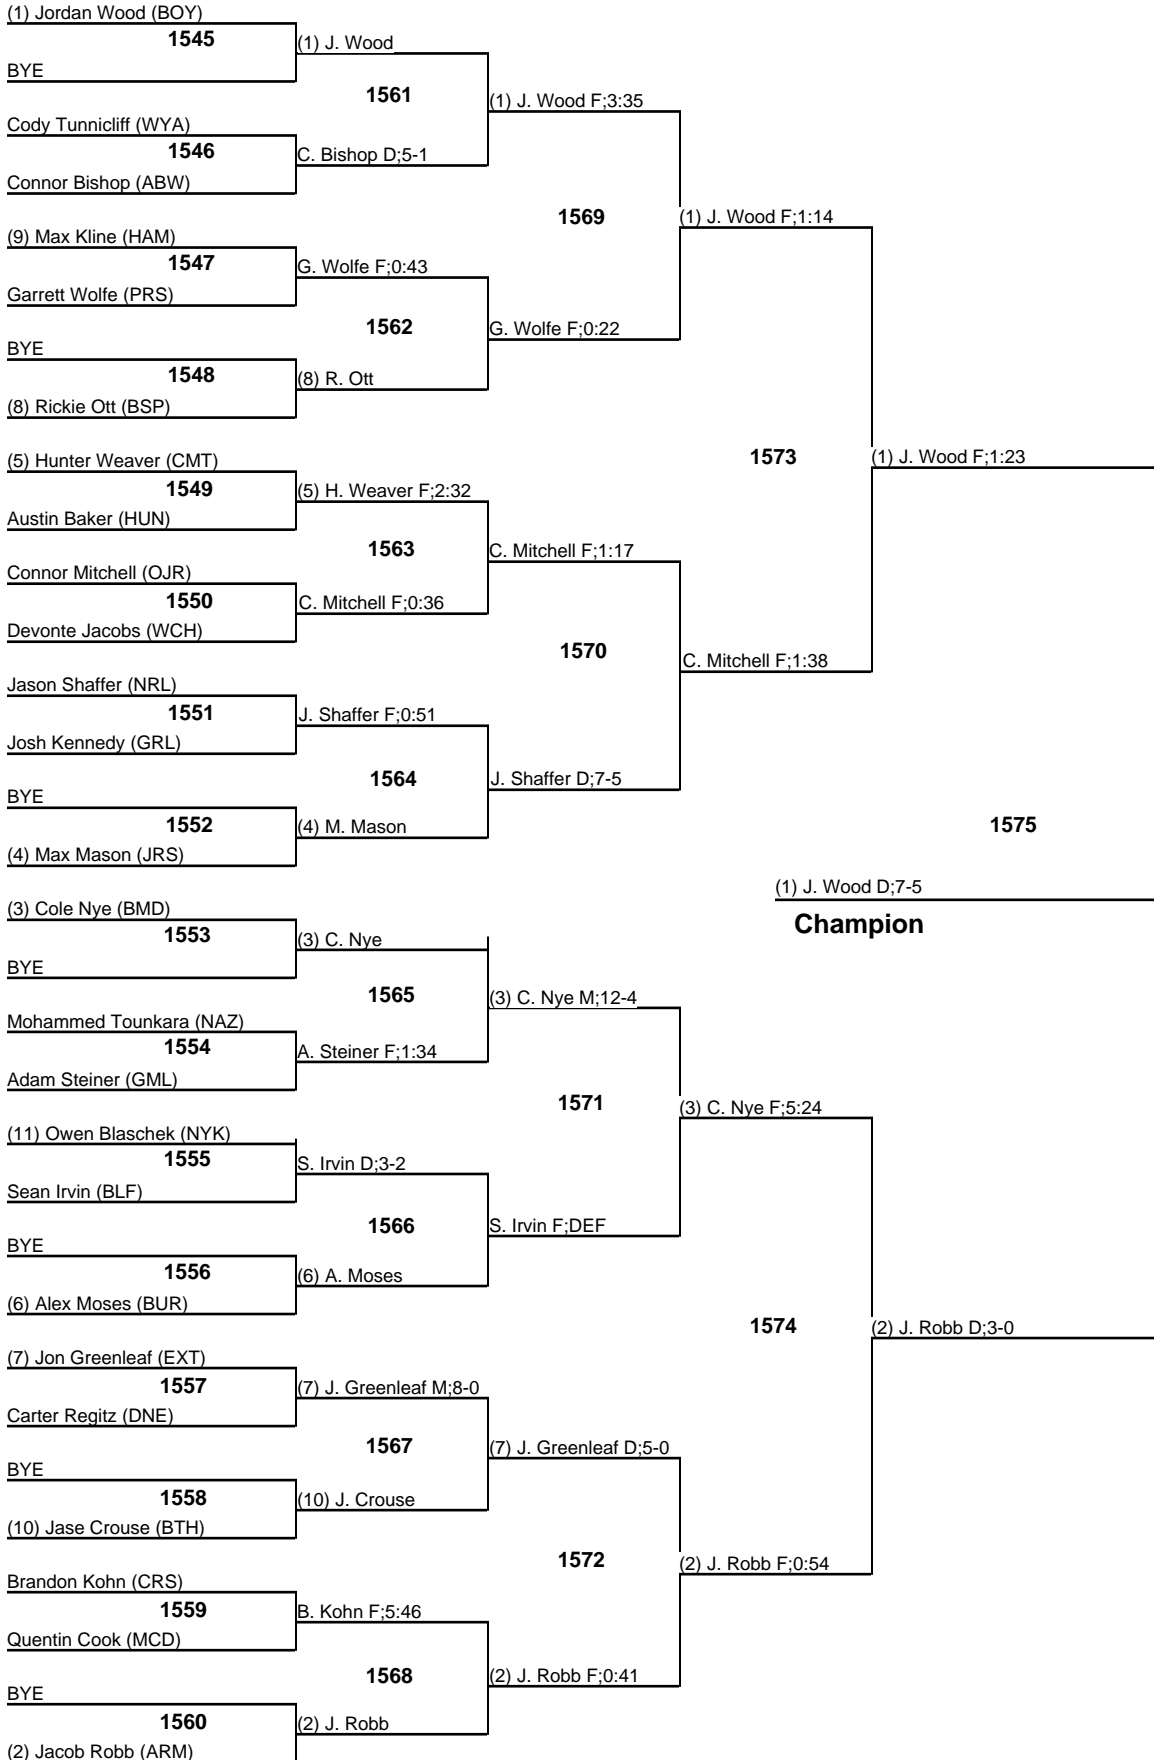

Parkersburg South results

106 Tucker Windland, 0-2

113 Luke Martin, 2-2

120 Landon Flinn, 1-2

126 Jacob Roberts, 0-2

132 T.J. Huffman, 2-2

138 Jarritt Flinn, 1-2

145 Ryan Taylor, 3-2

2015 KOM

160 Wrestleback

2015 KOM

170 Wrestleback

2015 KOM

182 Wrestleback

2015 KOM

195 Wrestleback