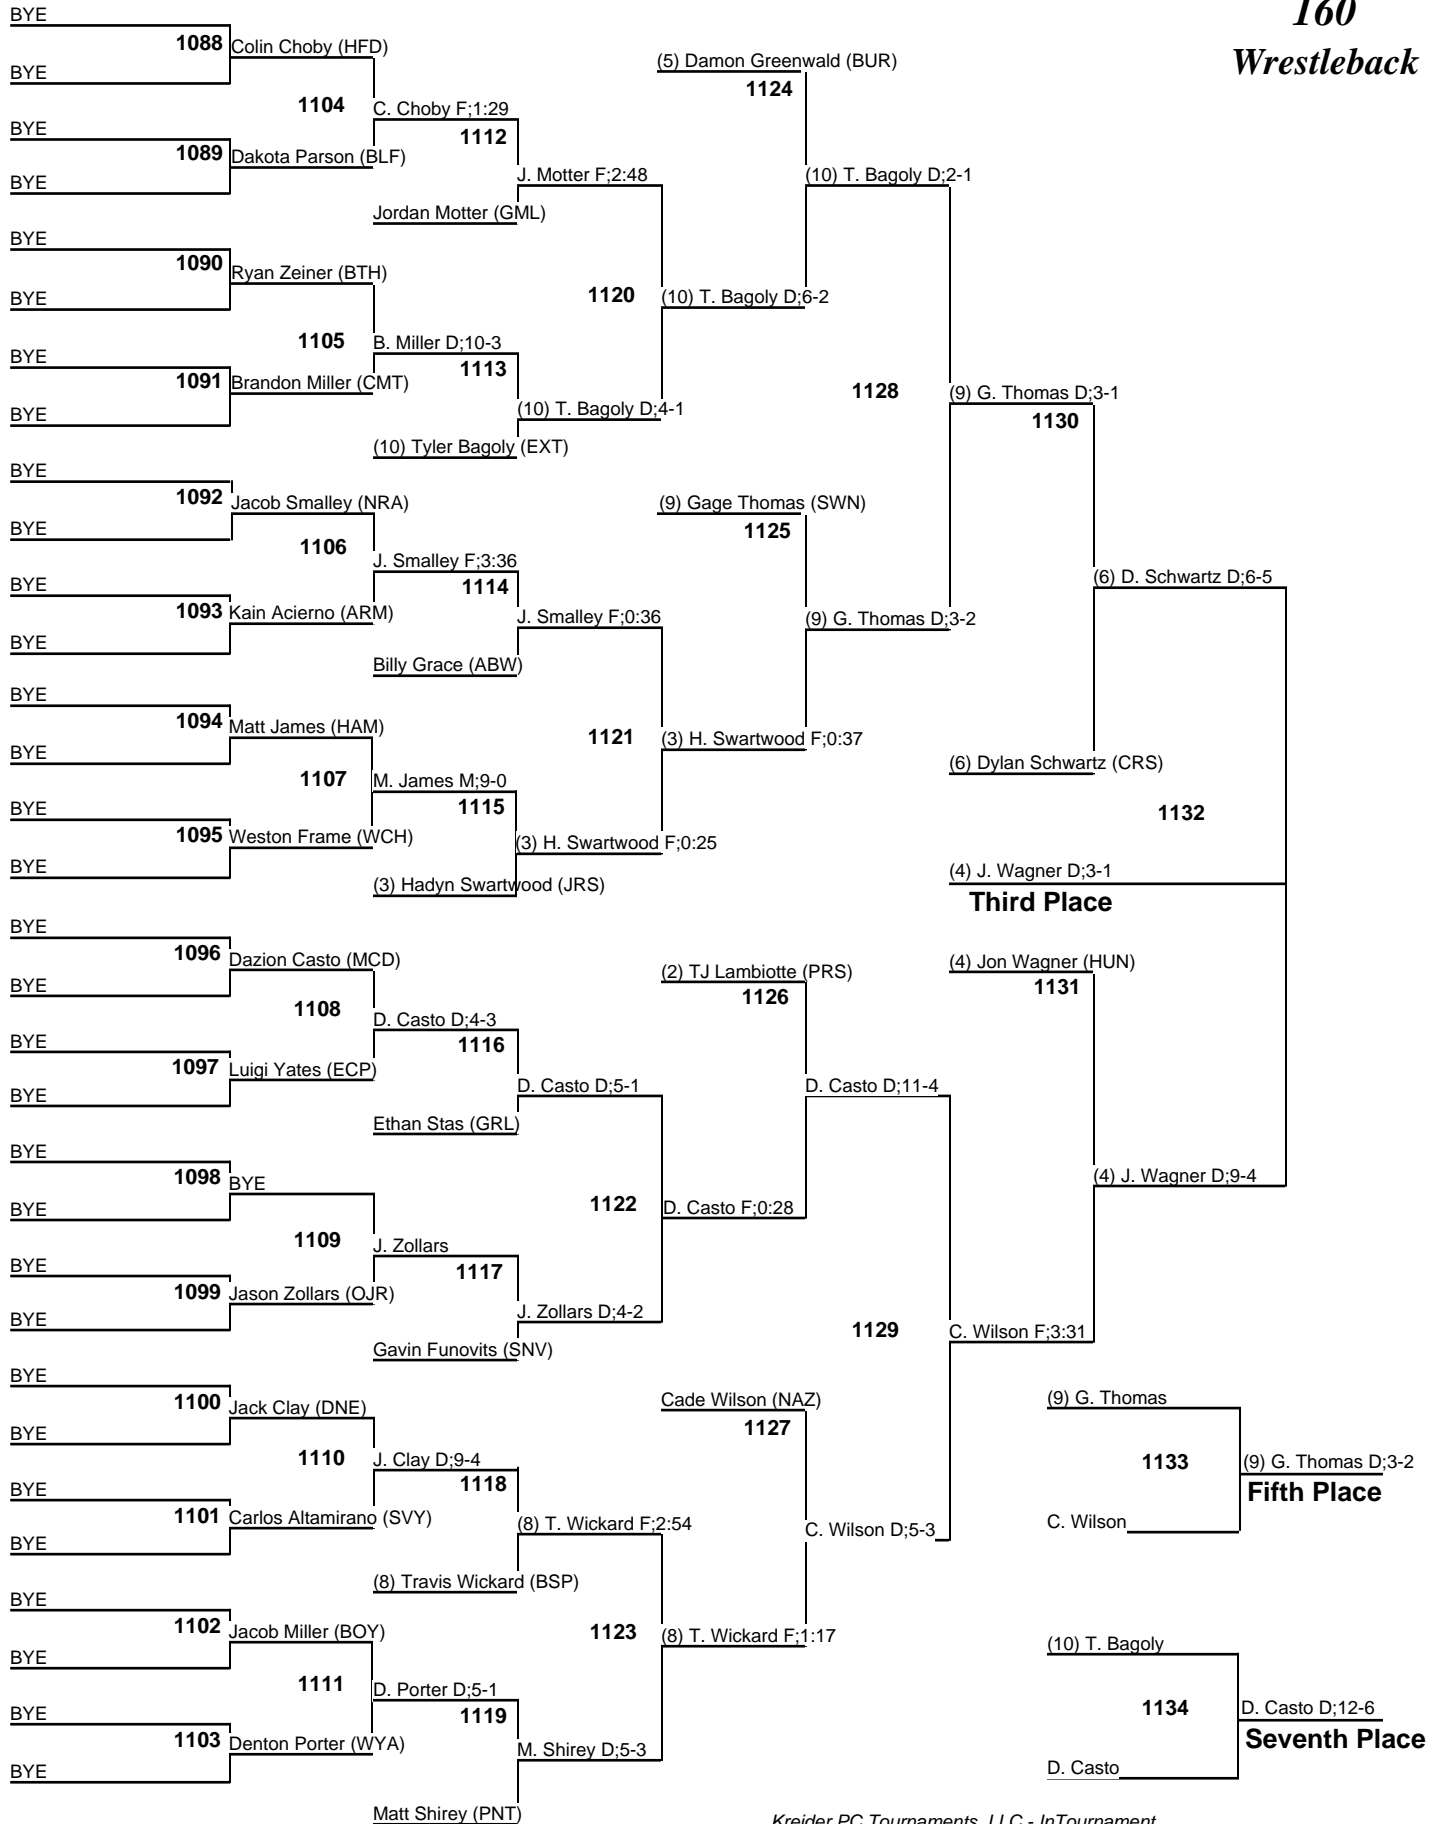

2015 KOM

160 Wrestleback