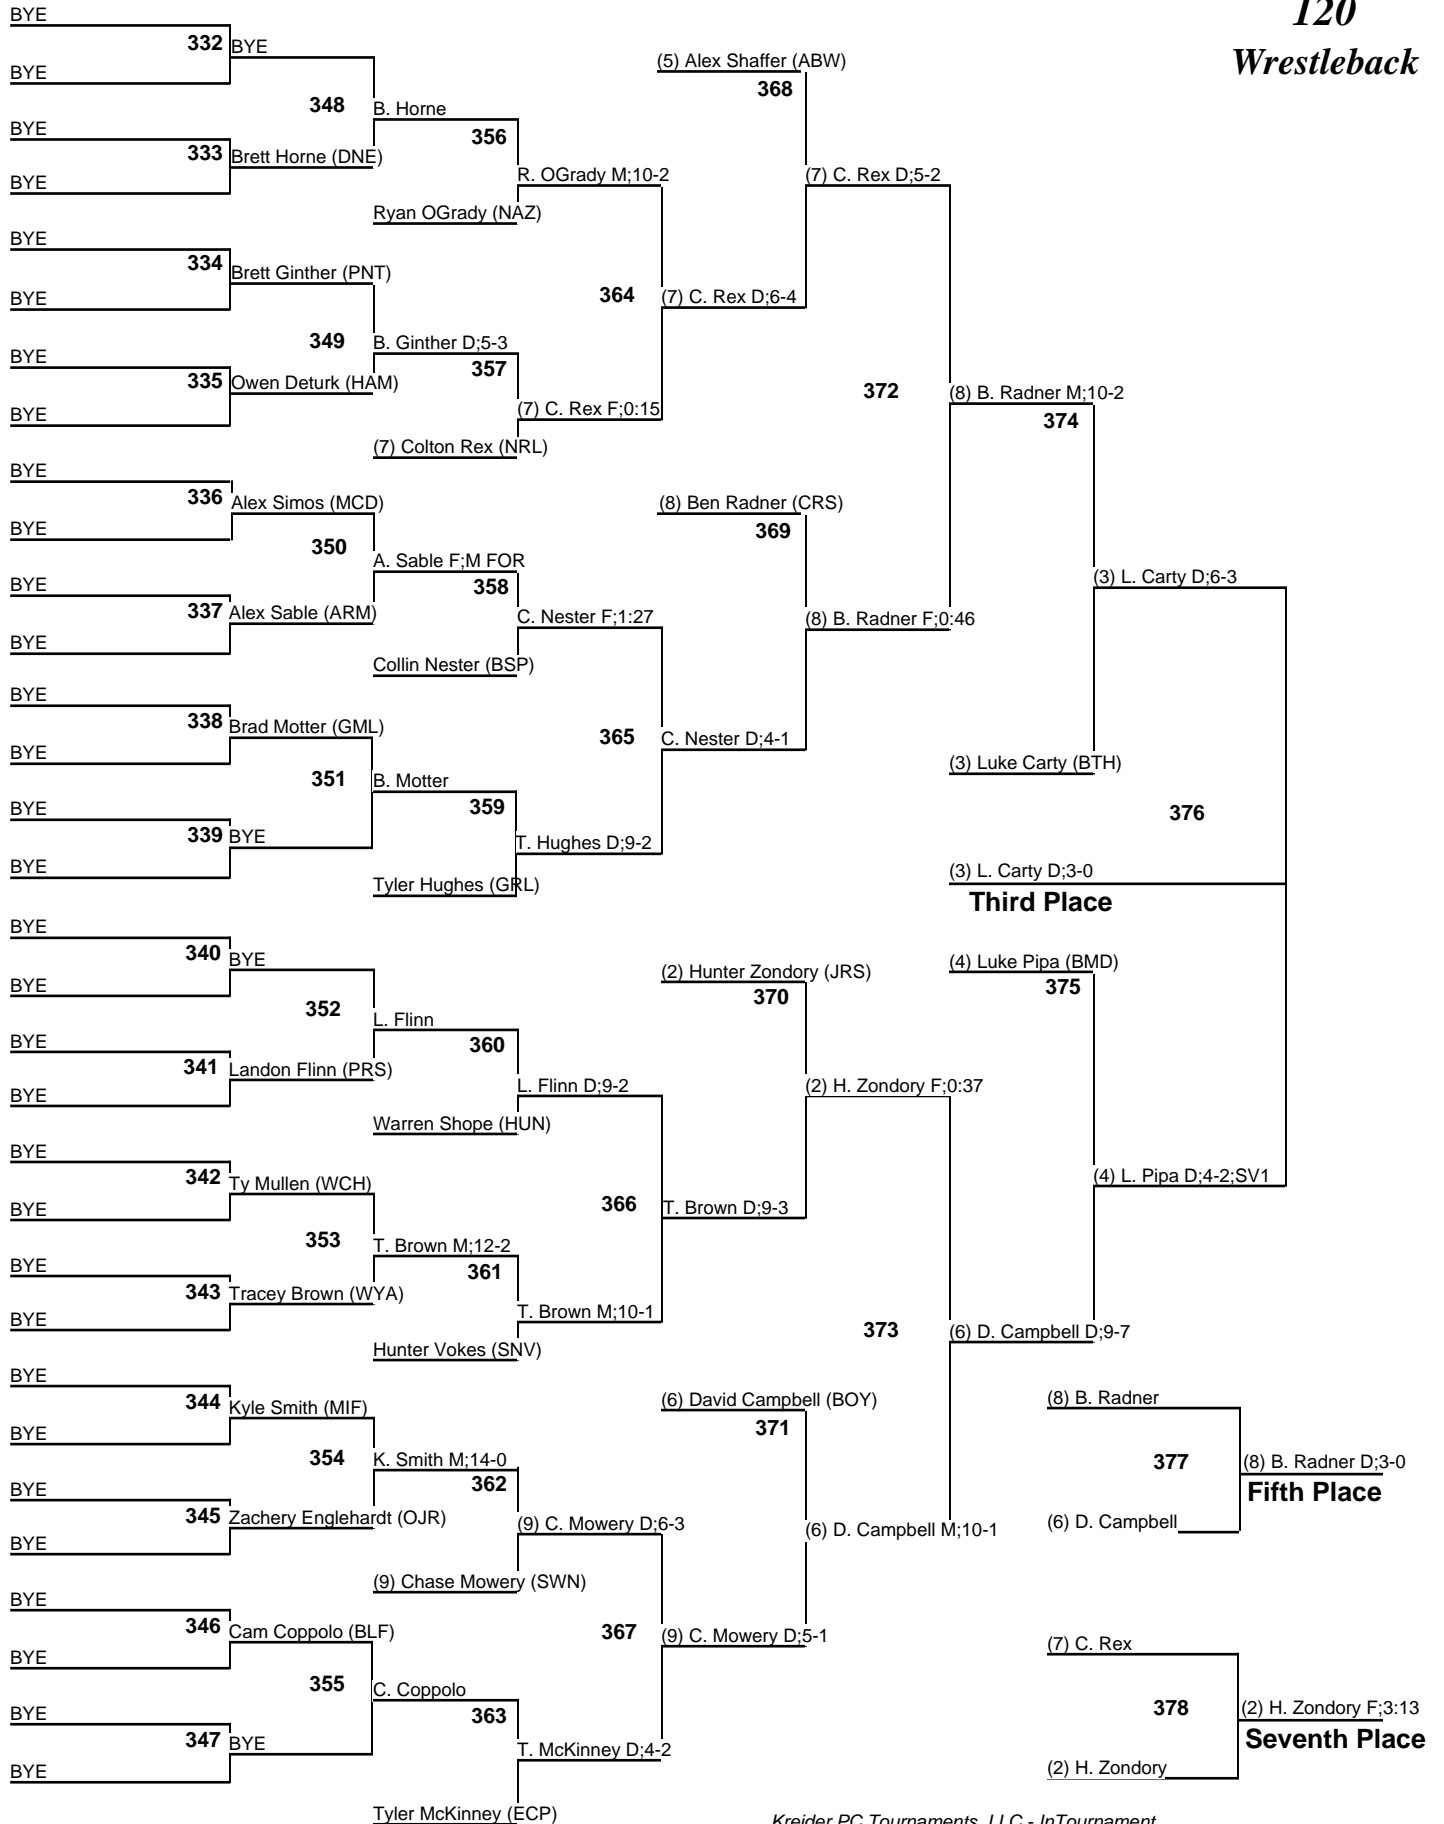

Parkersburg South results

106 Tucker Windland, 0-2

113 Luke Martin, 2-2

120 Landon Flinn, 1-2

126 Jacob Roberts, 0-2

132 T.J. Huffman, 2-2

138 Jarritt Flinn, 1-2

145 Ryan Taylor, 3-2

106 Wrestleback

2015 KOM

113 Wrestleback

2015 KOM

120 Wrestleback

2015 KOM

126 Wrestleback

2015 KOM