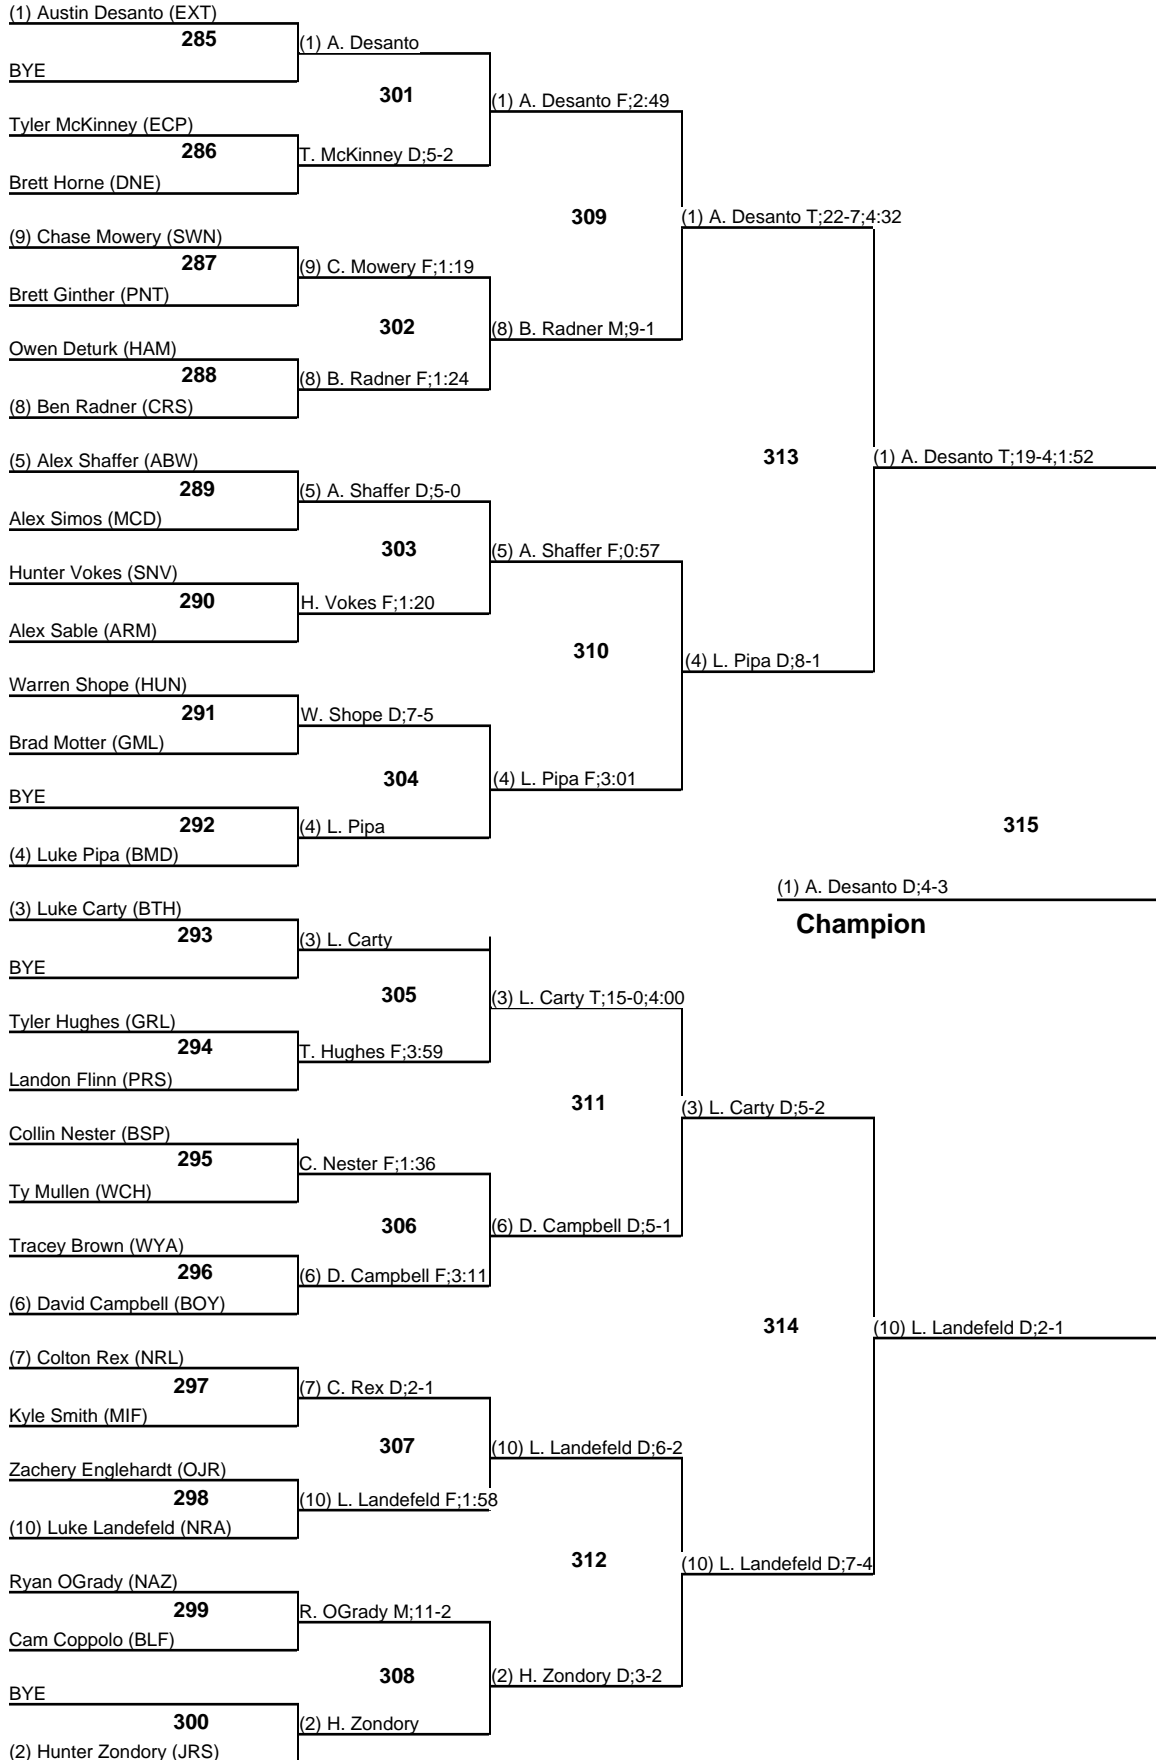

Parkersburg South results

106 Tucker Windland, 0-2

113 Luke Martin, 2-2

120 Landon Flinn, 1-2

126 Jacob Roberts, 0-2

132 T.J. Huffman, 2-2

138 Jarritt Flinn, 1-2

145 Ryan Taylor, 3-2

106 Wrestleback

2015 KOM

113 Wrestleback

2015 KOM

120 Wrestleback

2015 KOM

126 Wrestleback

2015 KOM