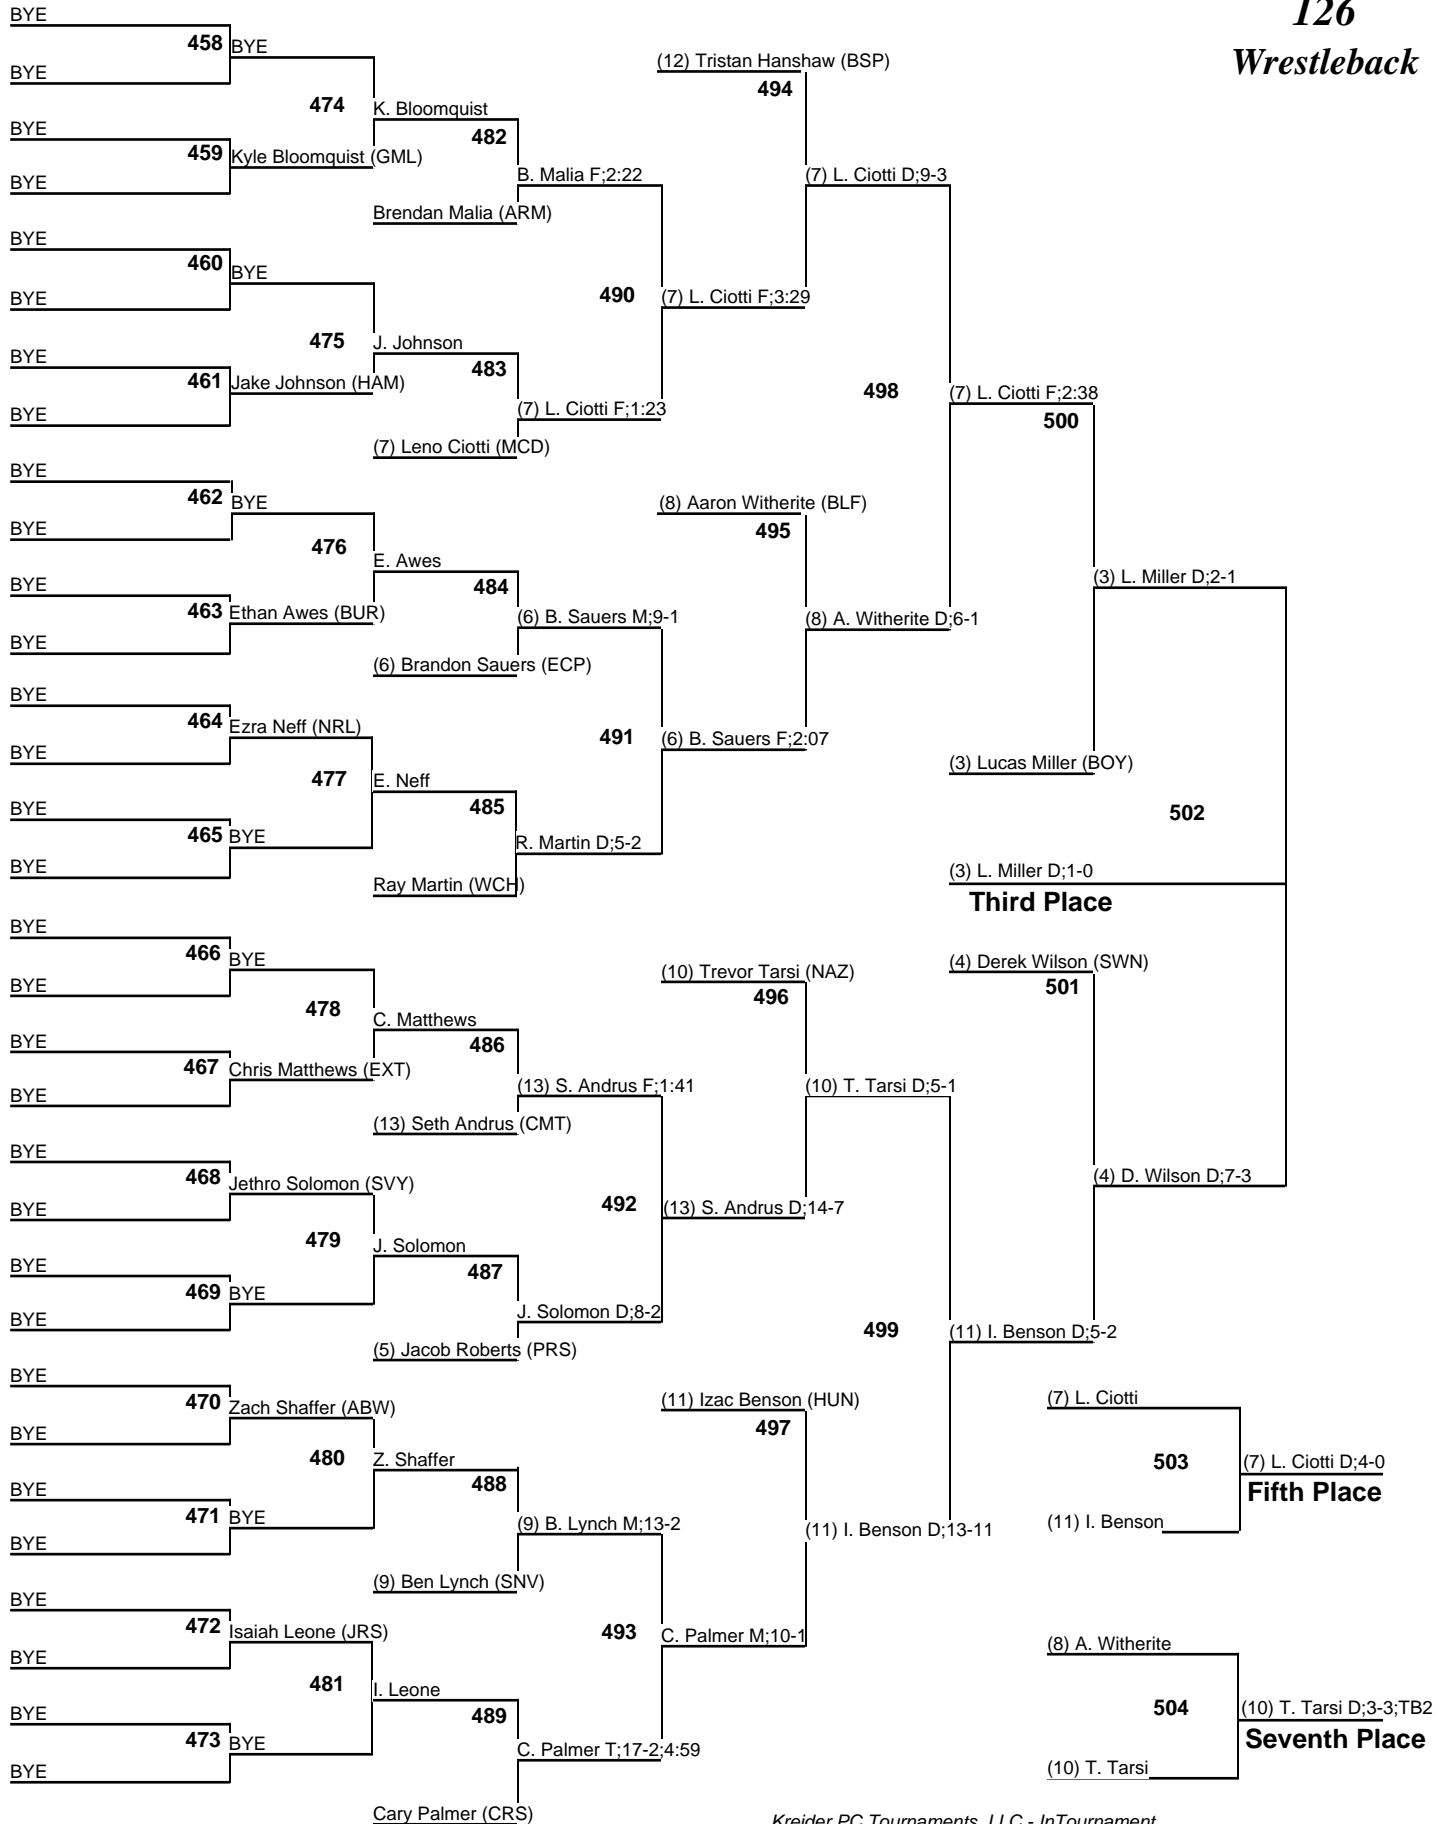

Parkersburg South results

106 Tucker Windland, 0-2

113 Luke Martin, 2-2

120 Landon Flinn, 1-2

126 Jacob Roberts, 0-2

132 T.J. Huffman, 2-2

138 Jarritt Flinn, 1-2

145 Ryan Taylor, 3-2

106 Wrestleback

2015 KOM

113 Wrestleback

2015 KOM

120 Wrestleback

2015 KOM

126 Wrestleback

2015 KOM