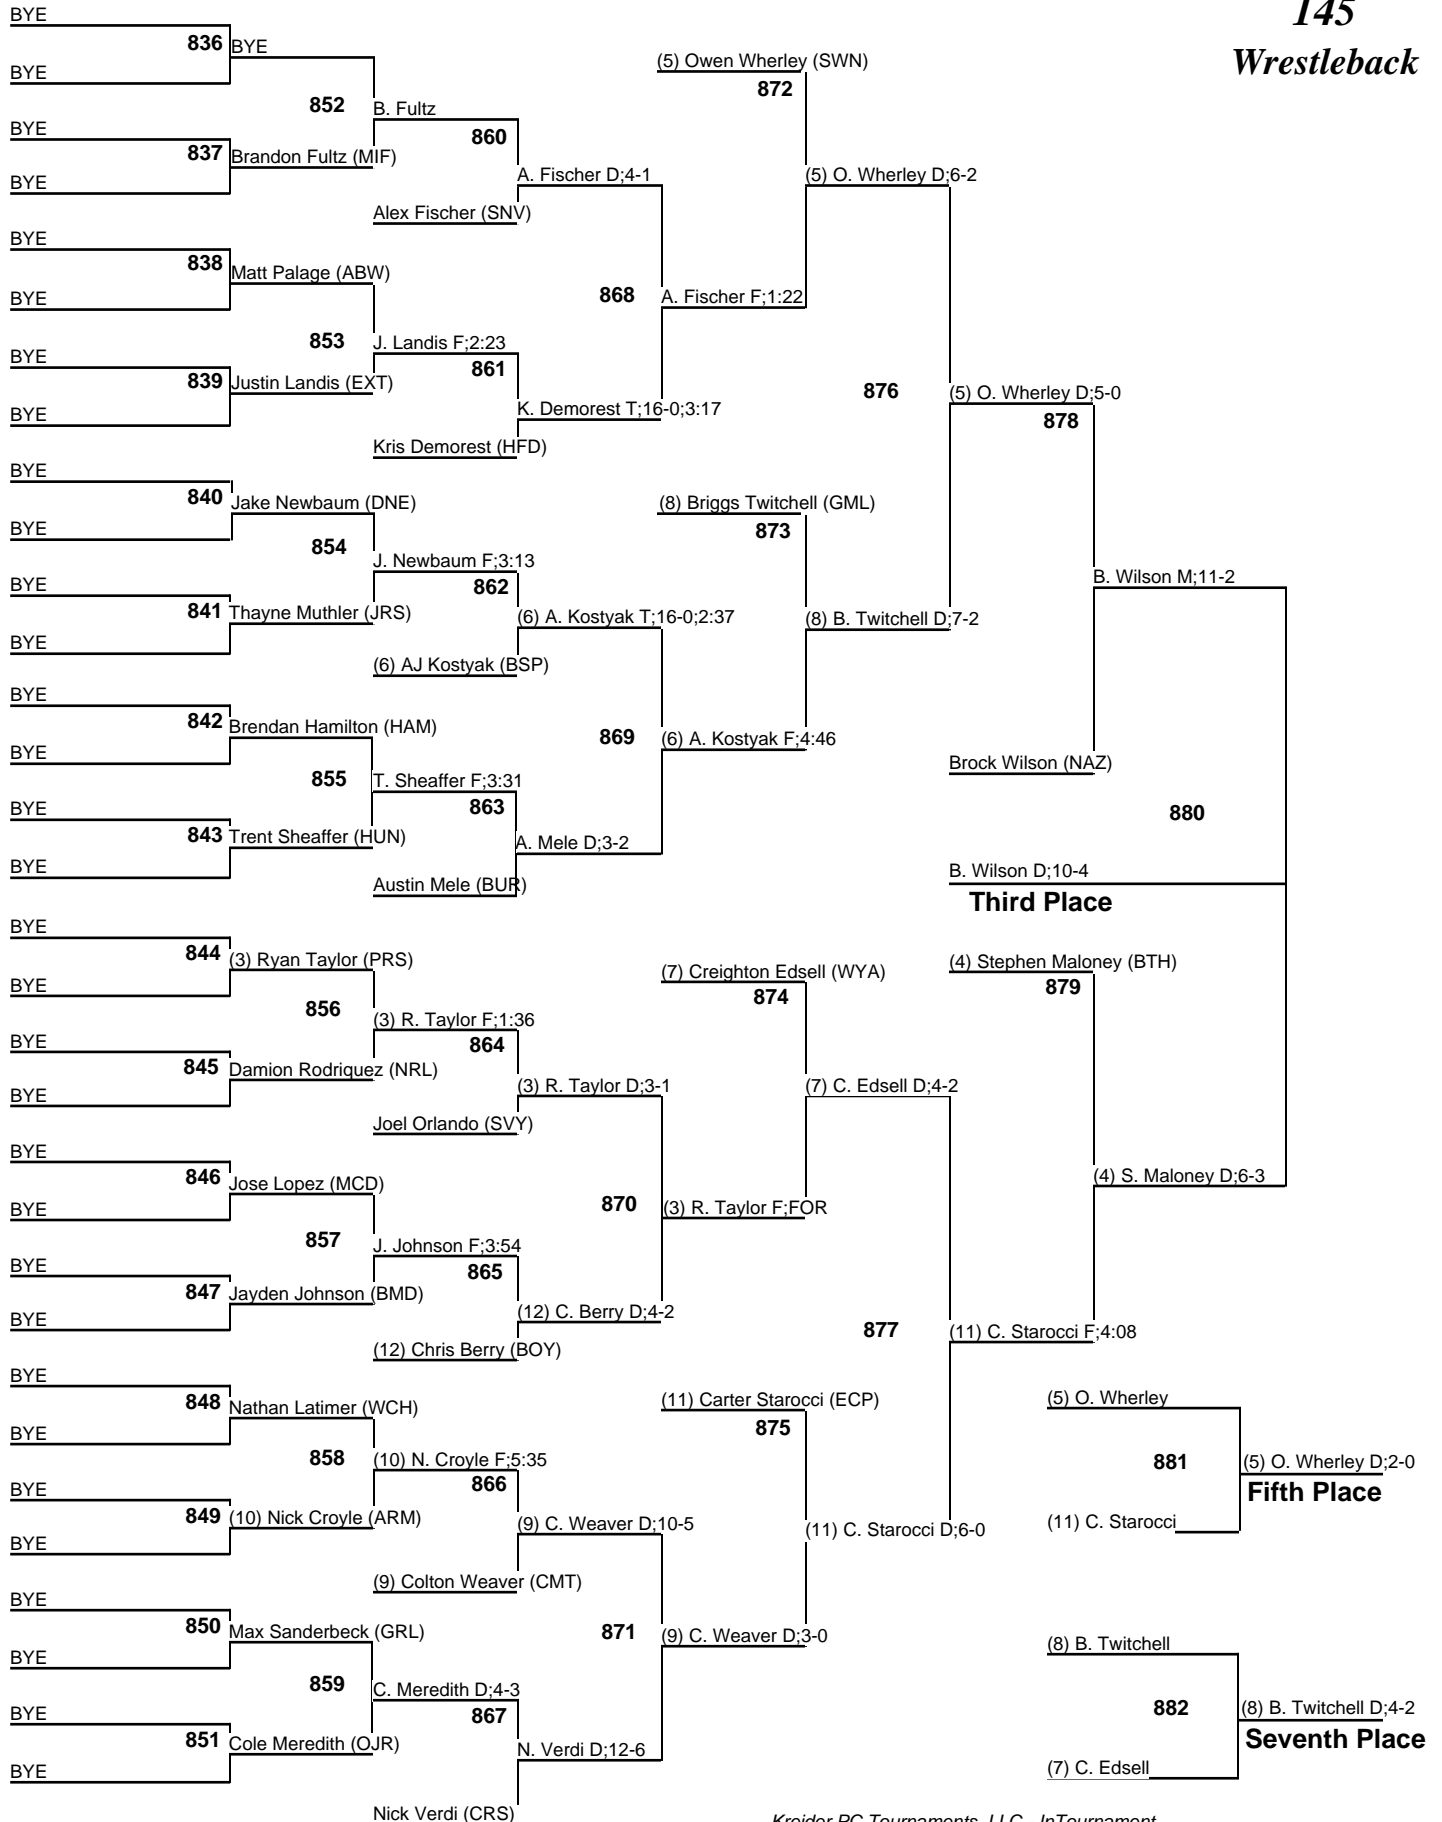

2015 KOM

145 Wrestleback