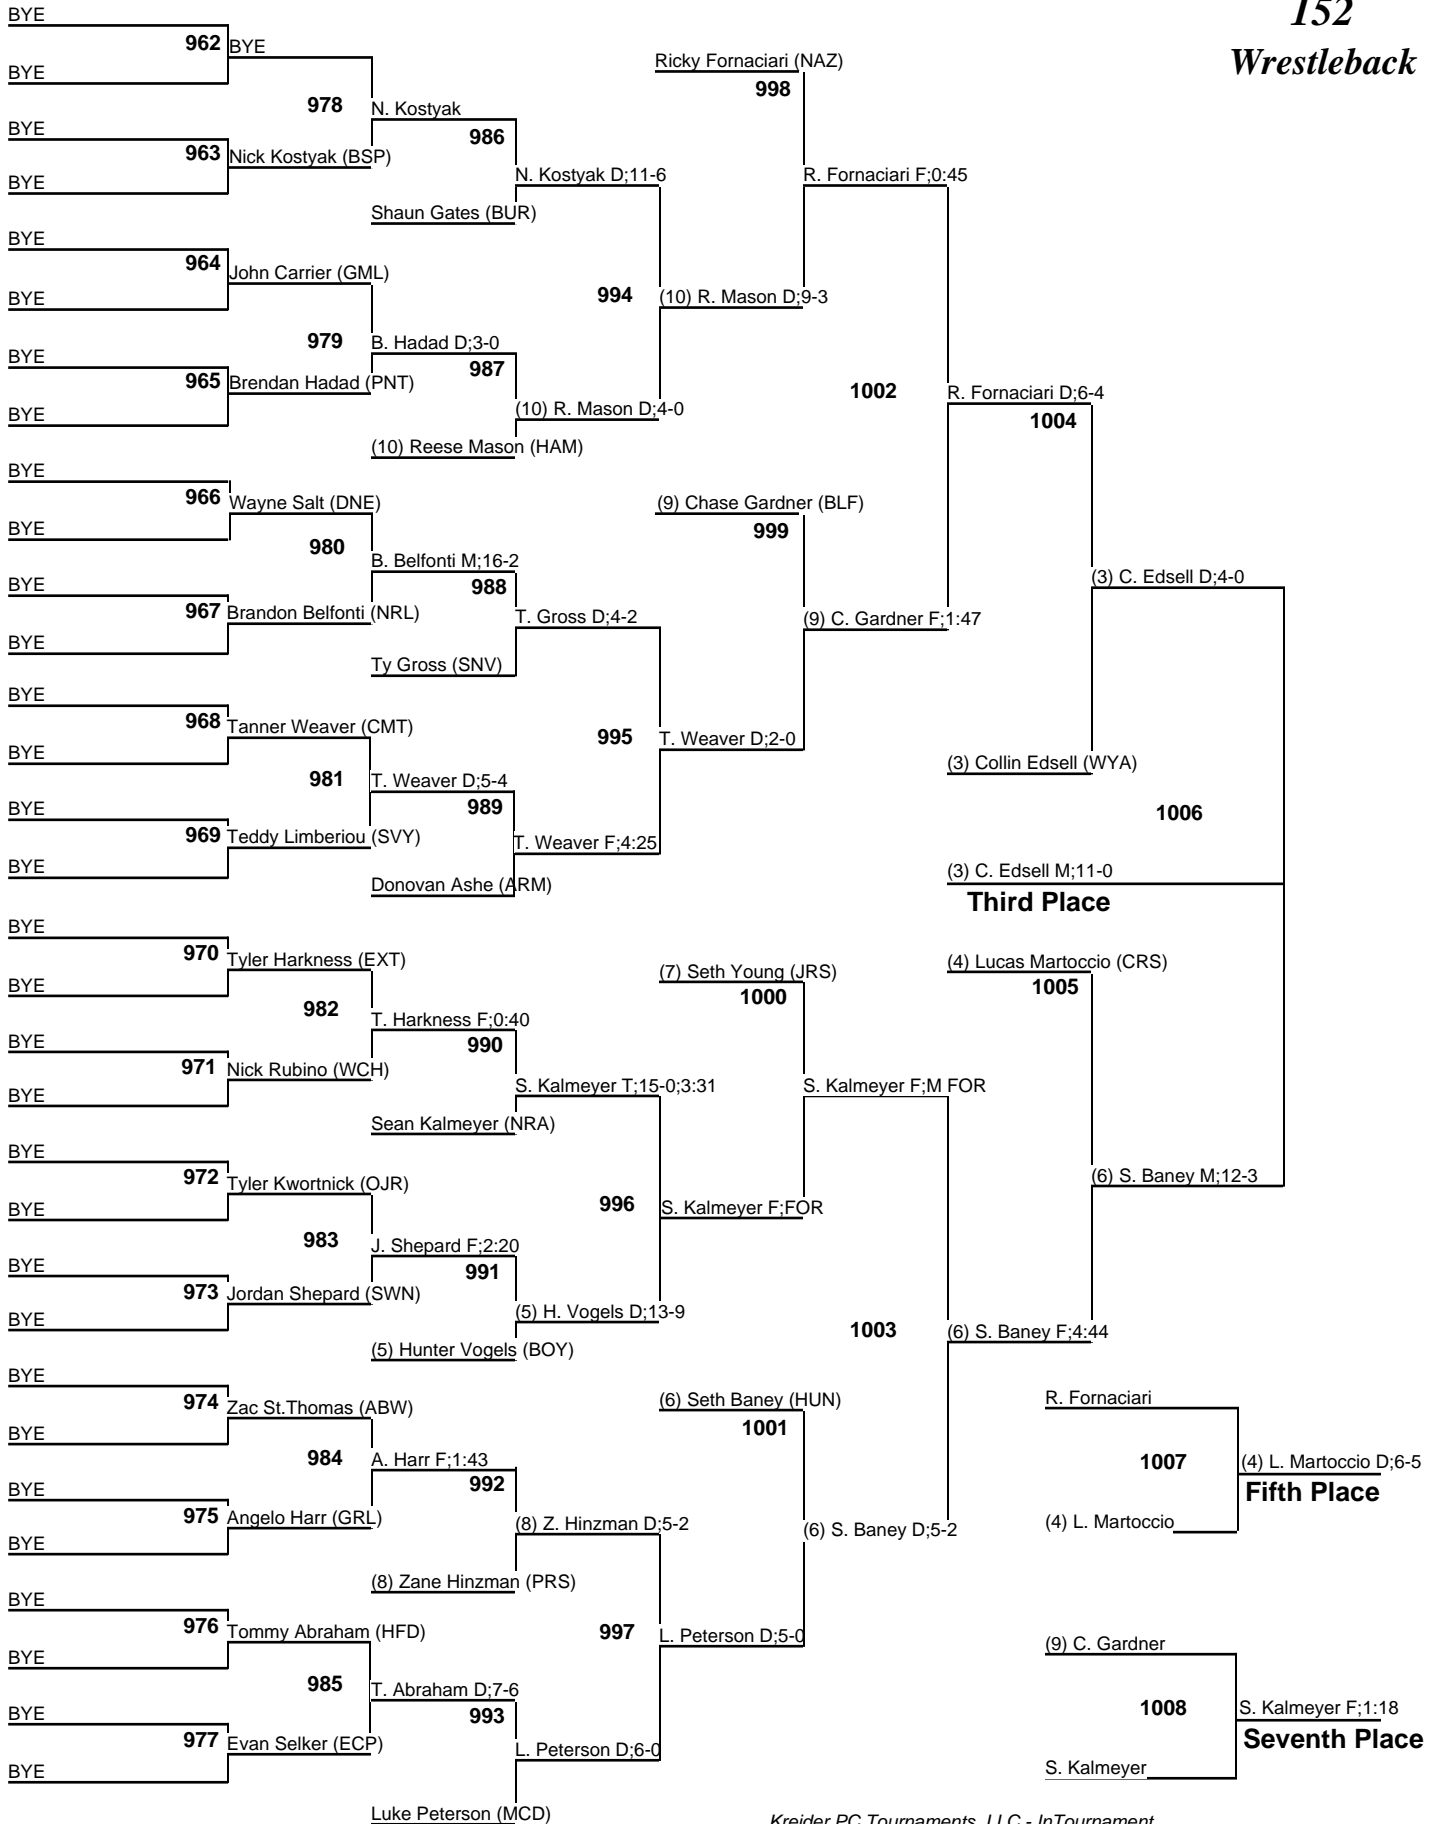

2015 KOM

152 Wrestleback