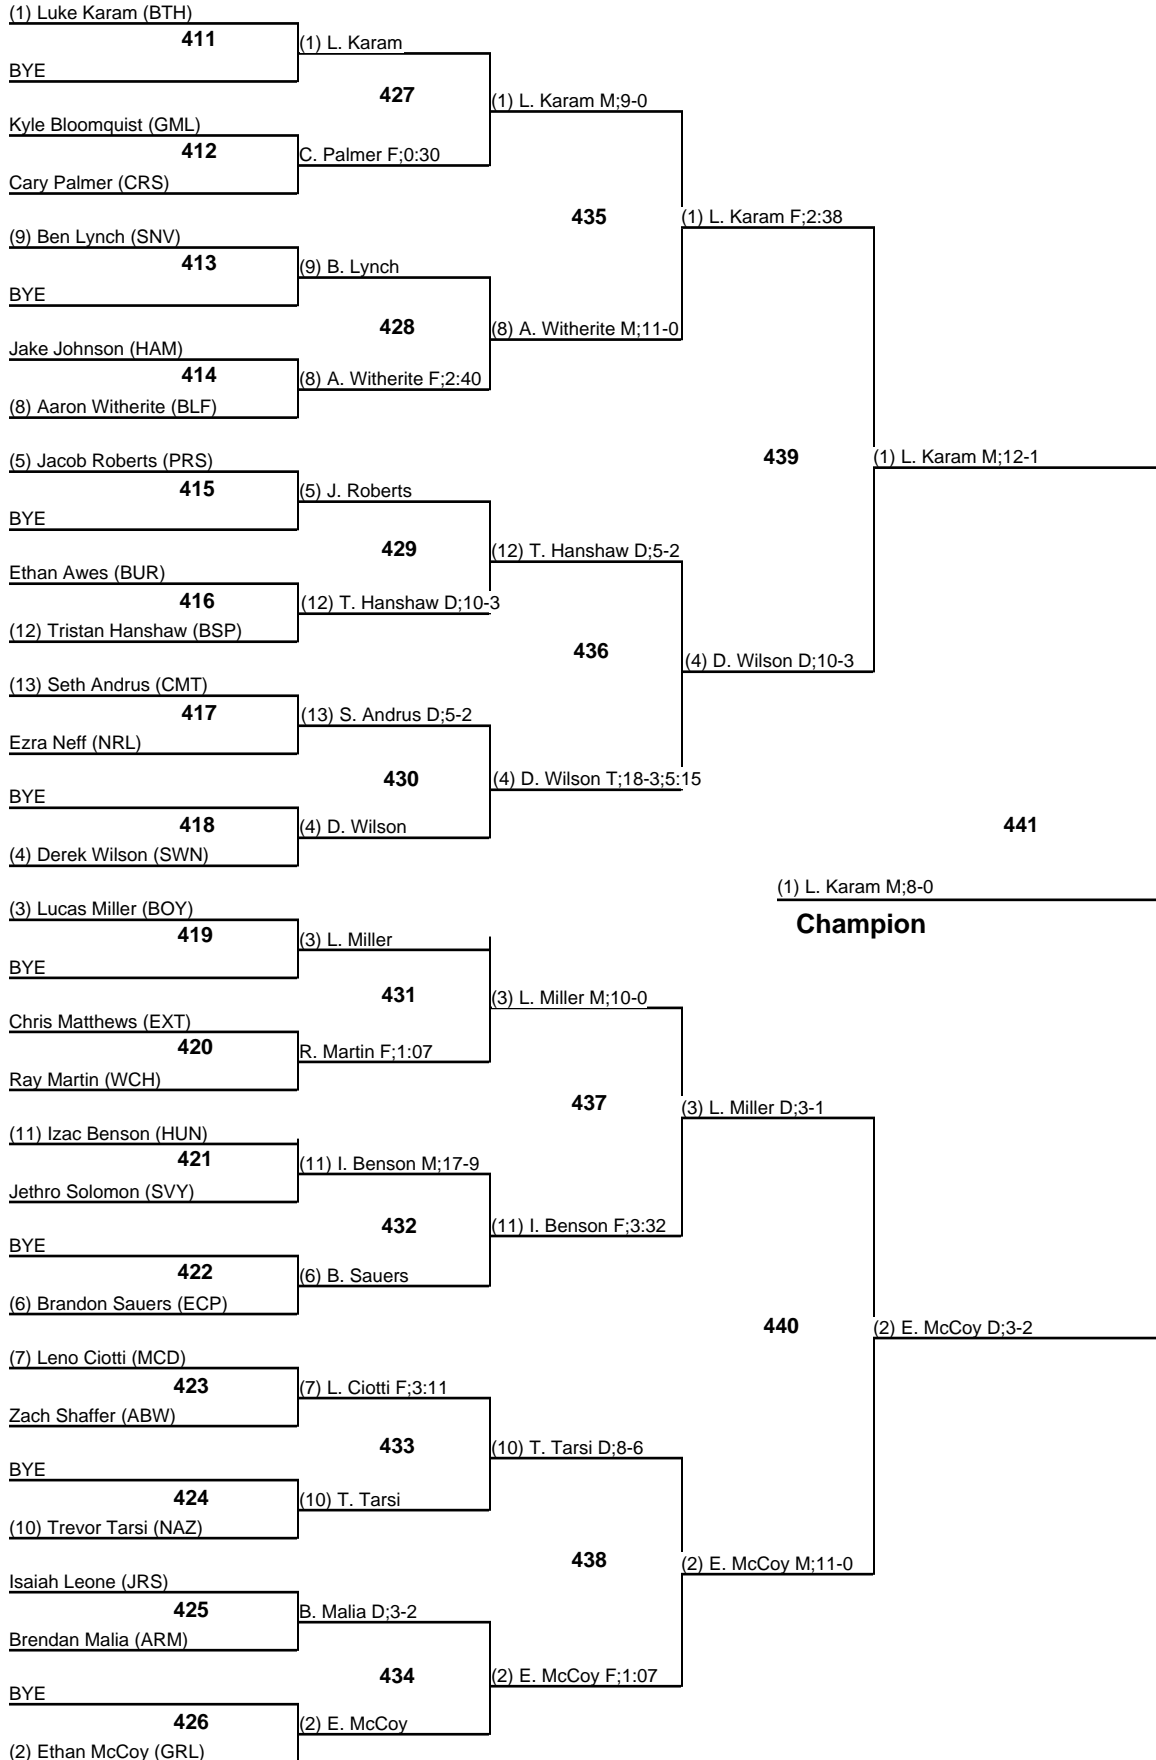

Parkersburg South results

106 Tucker Windland, 0-2

113 Luke Martin, 2-2

120 Landon Flinn, 1-2

126 Jacob Roberts, 0-2

132 T.J. Huffman, 2-2

138 Jarritt Flinn, 1-2

145 Ryan Taylor, 3-2

106 Wrestleback

2015 KOM

113 Wrestleback

2015 KOM

120 Wrestleback

2015 KOM

126 Wrestleback

2015 KOM