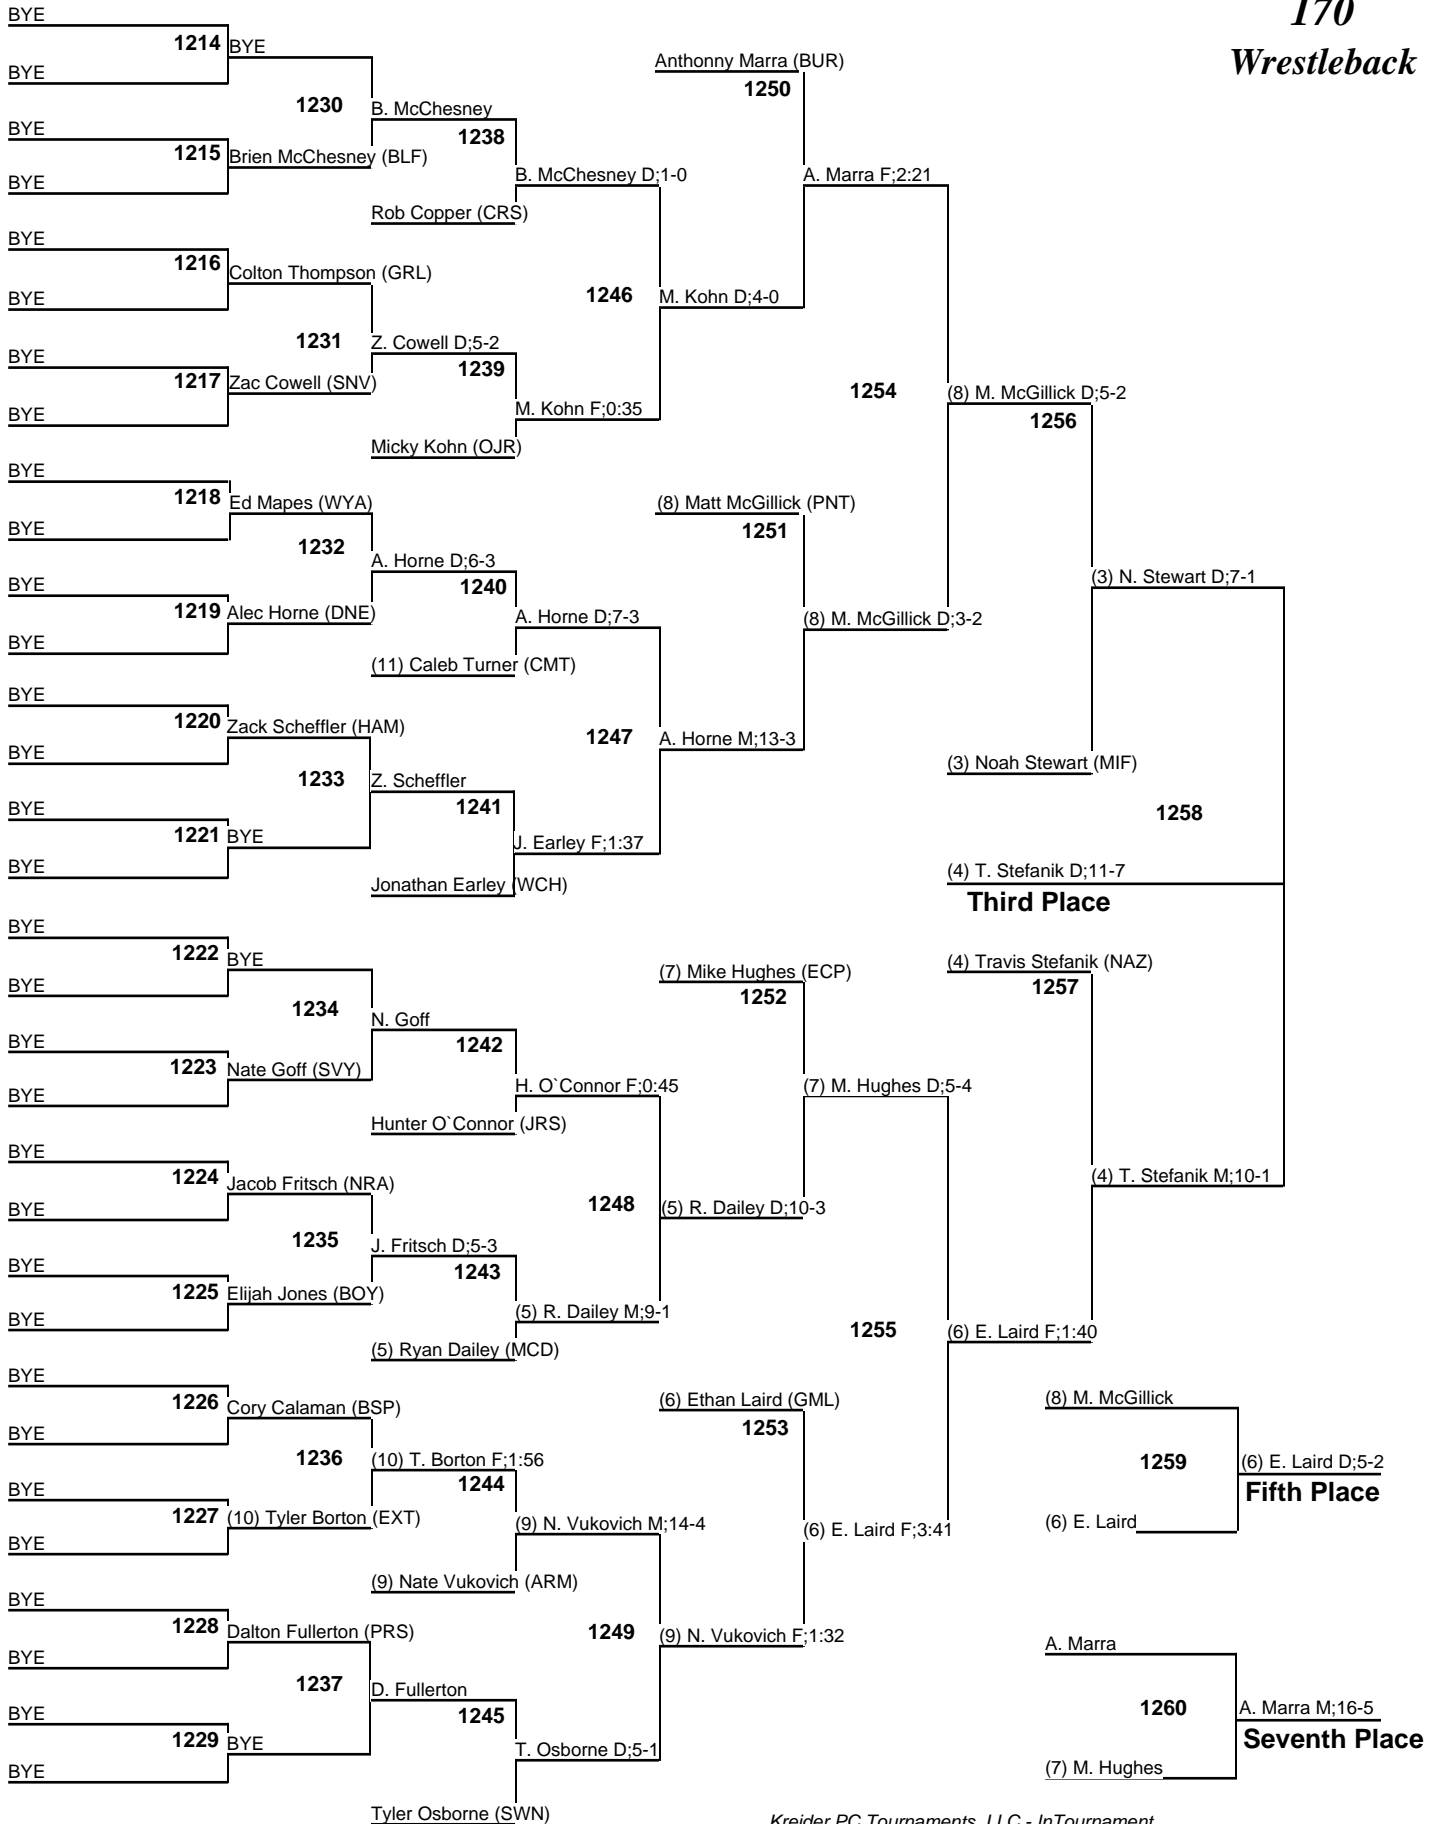

Parkersburg South results

106 Tucker Windland, 0-2

113 Luke Martin, 2-2

120 Landon Flinn, 1-2

126 Jacob Roberts, 0-2

132 T.J. Huffman, 2-2

138 Jarritt Flinn, 1-2

145 Ryan Taylor, 3-2

2015 KOM

160 Wrestleback

2015 KOM

170 Wrestleback

2015 KOM

182 Wrestleback

2015 KOM

195 Wrestleback