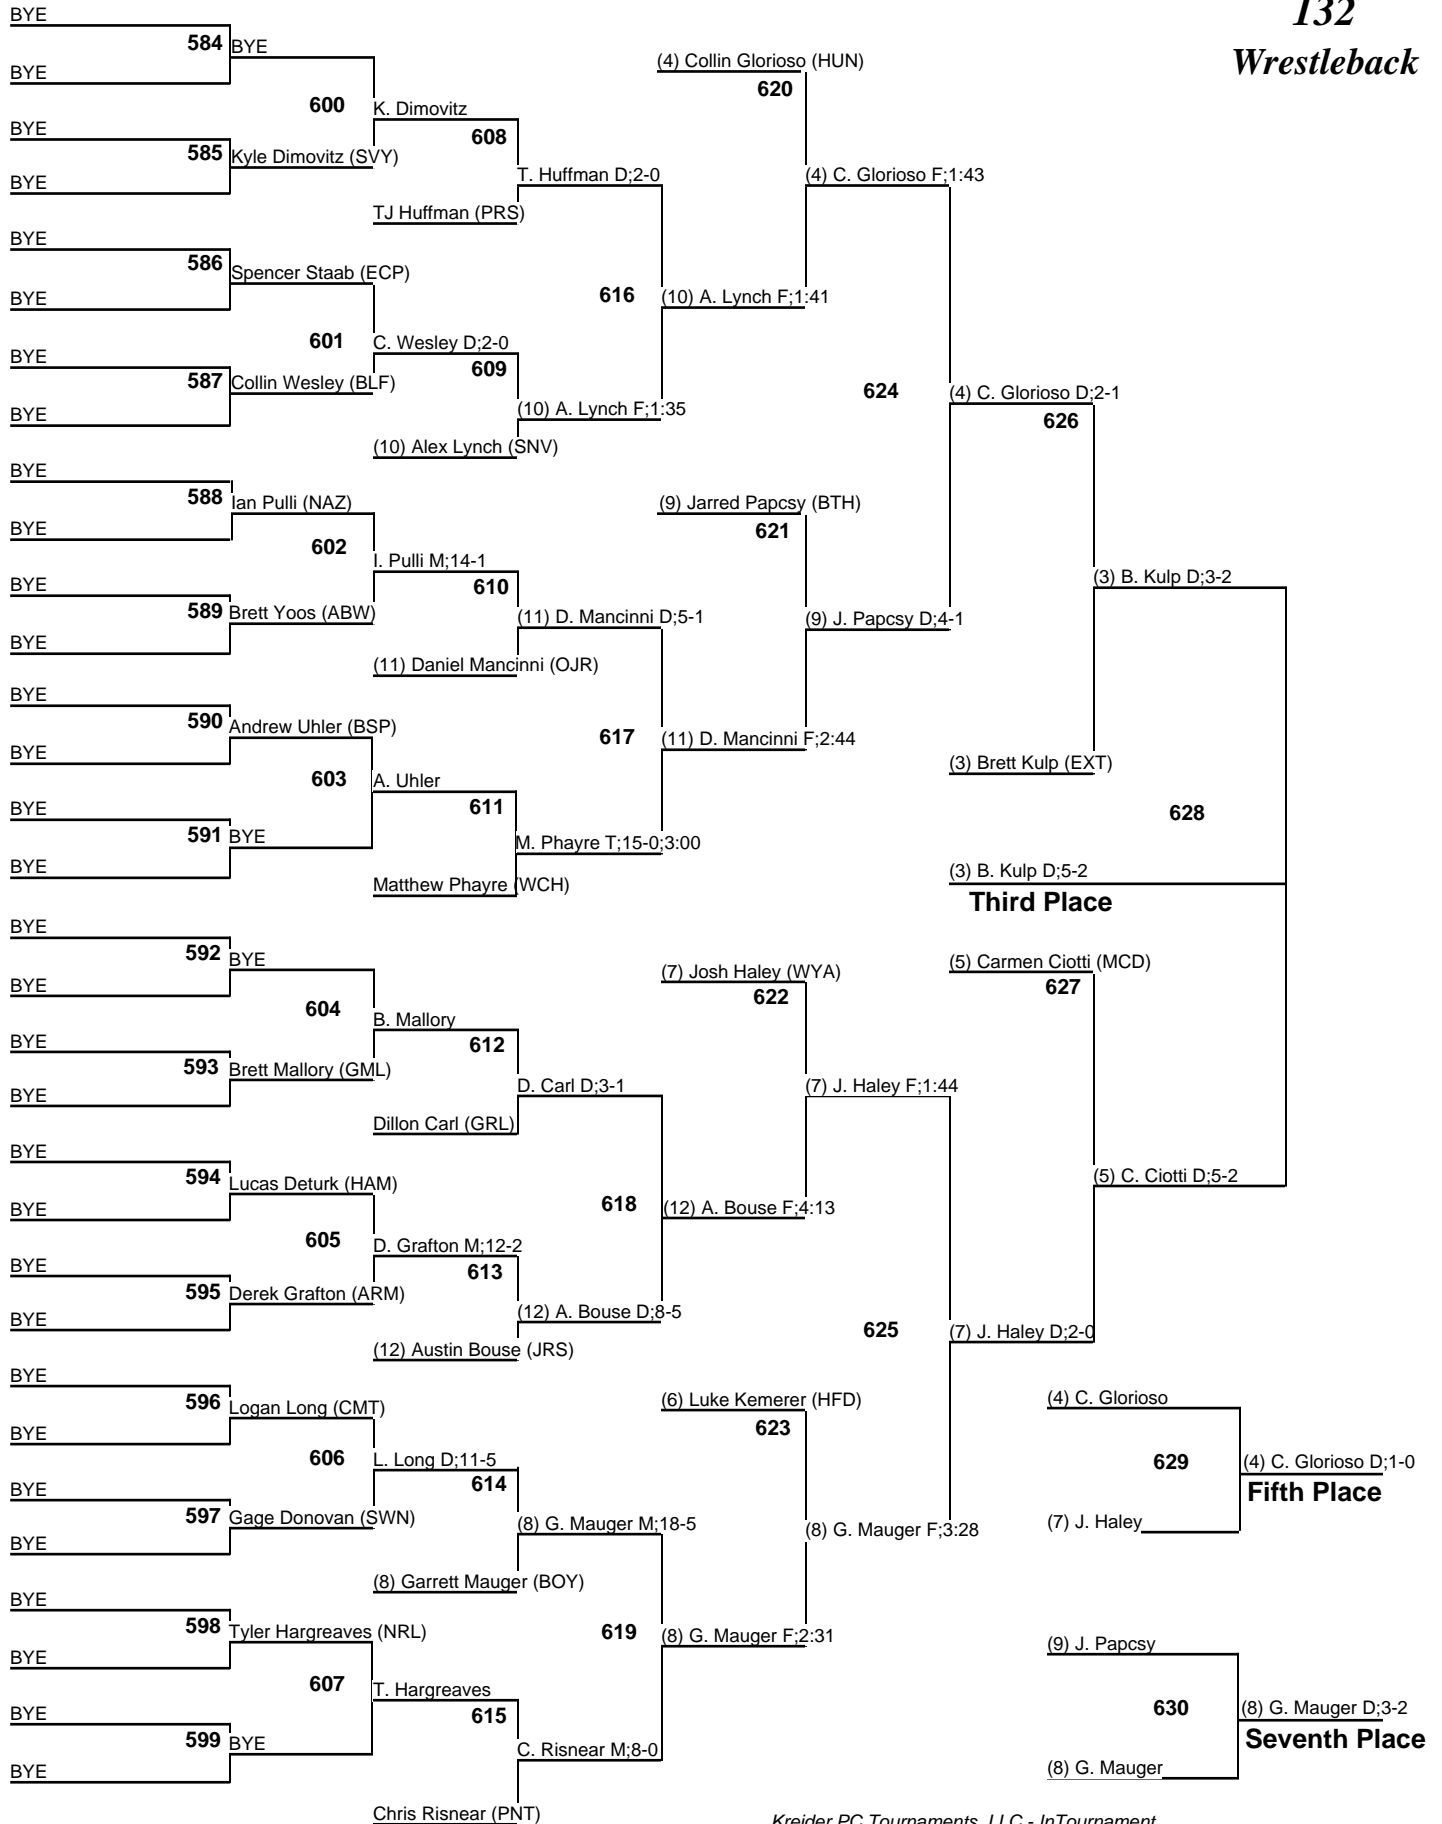

2015 KOM

132 Wrestleback