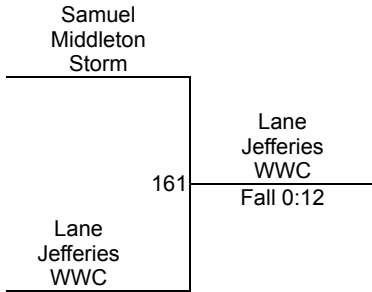

Wreck the Halls

6 and Under 75 Mat 1

Round 1

Round 2

Round 3

_____
L. Jefferies (WWC)
1ST

_____
S. Middleton (Storm)
2ND