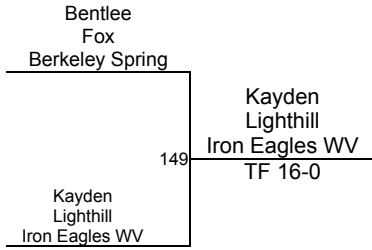

Wreck the Halls

7 and 8 45

Mat 1

Round 1

Round 2

Round 3

K. Lighthill (Iron Eagles WV)
1ST

A. Haller (Storm)
2ND

B. Fox (Berkeley Springs)
3RD