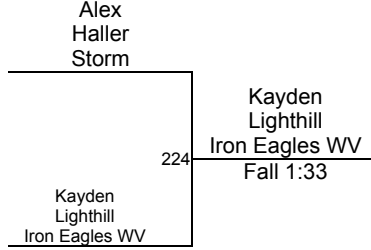

Wreck the Halls

7 and 8 45

Mat 1

Round 1

Round 2

Round 3

K. Lighthill (Iron Eagles WV)
1ST

A. Haller (Storm)
2ND

B. Fox (Berkeley Springs)
3RD