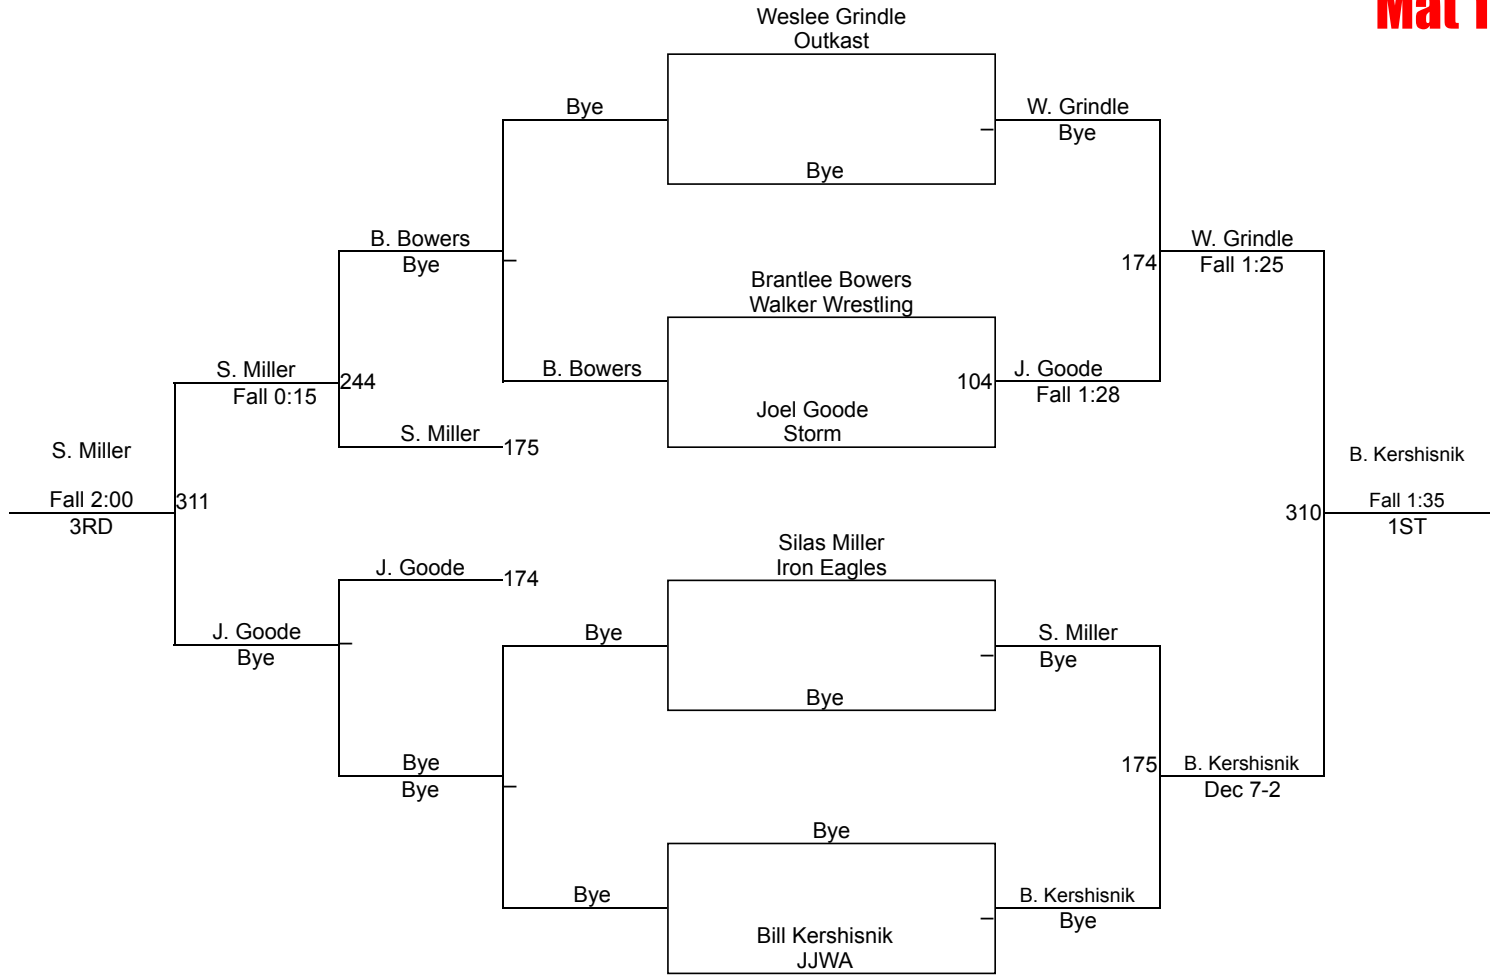

Wreck the Halls

6 and Under 45

Mat 1