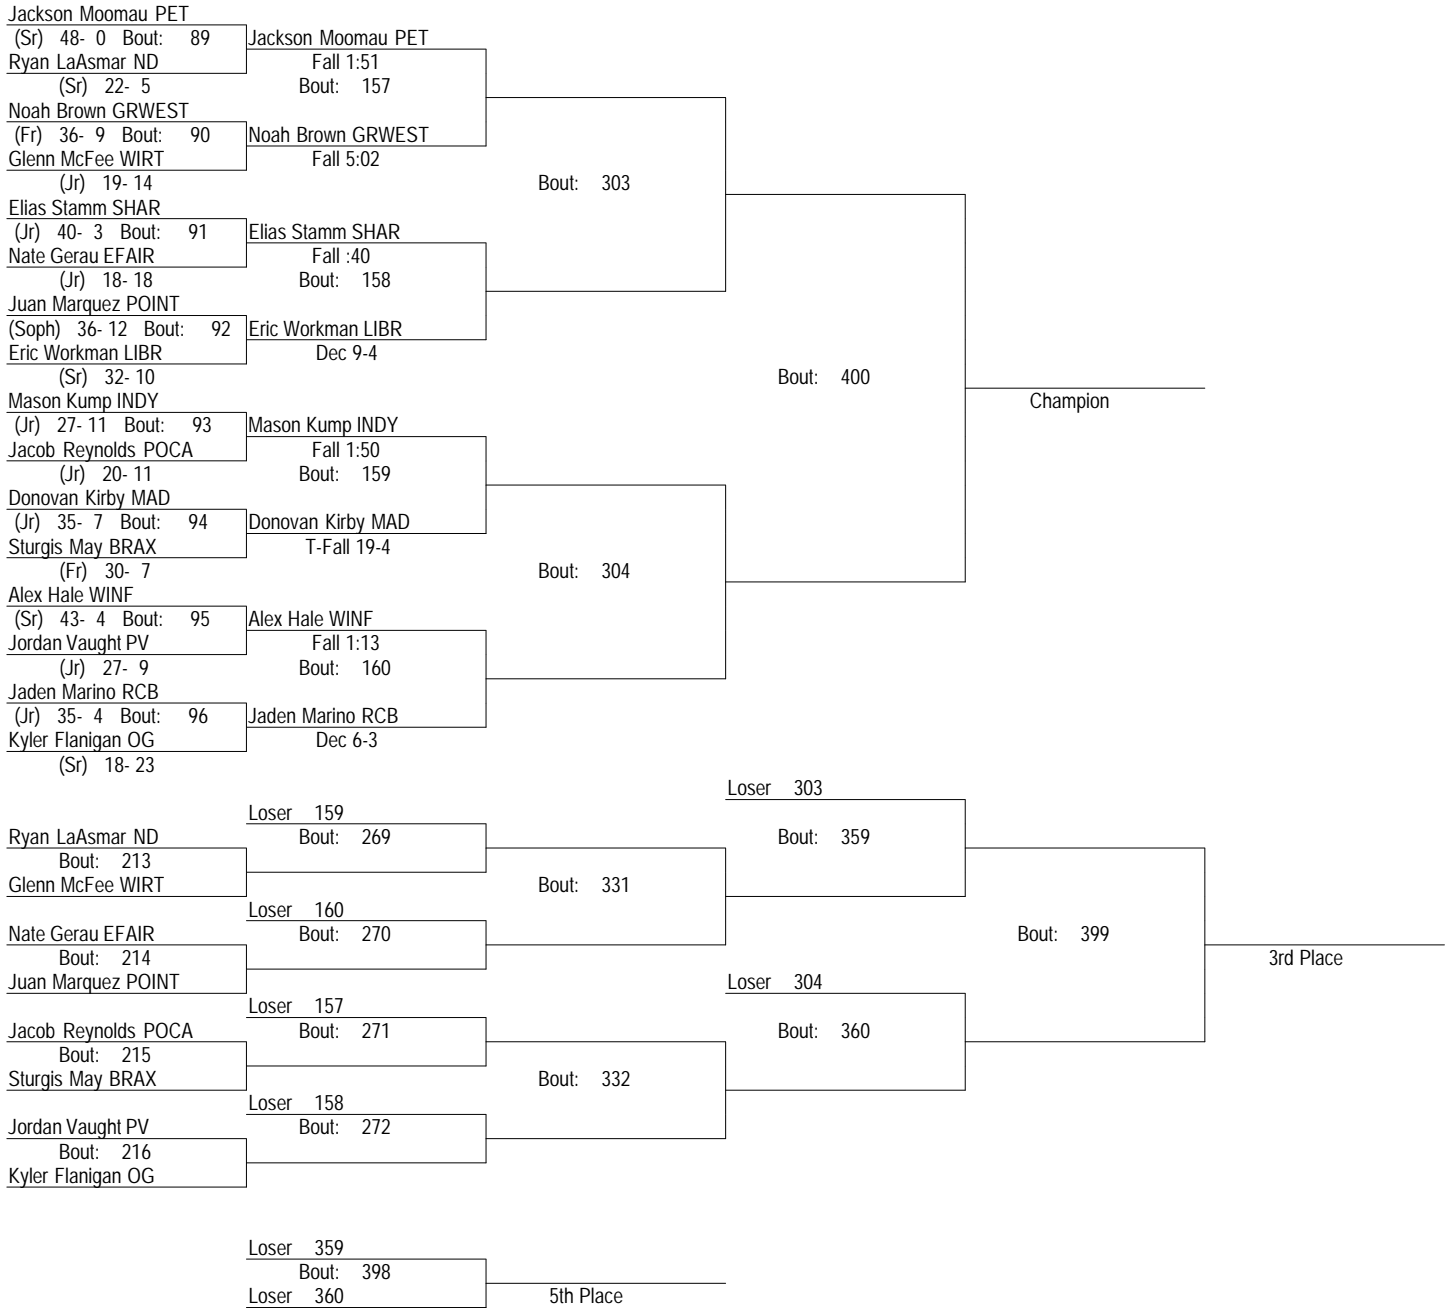

2018 WVSSAC AA-A

2-22 To 24, 2018

195