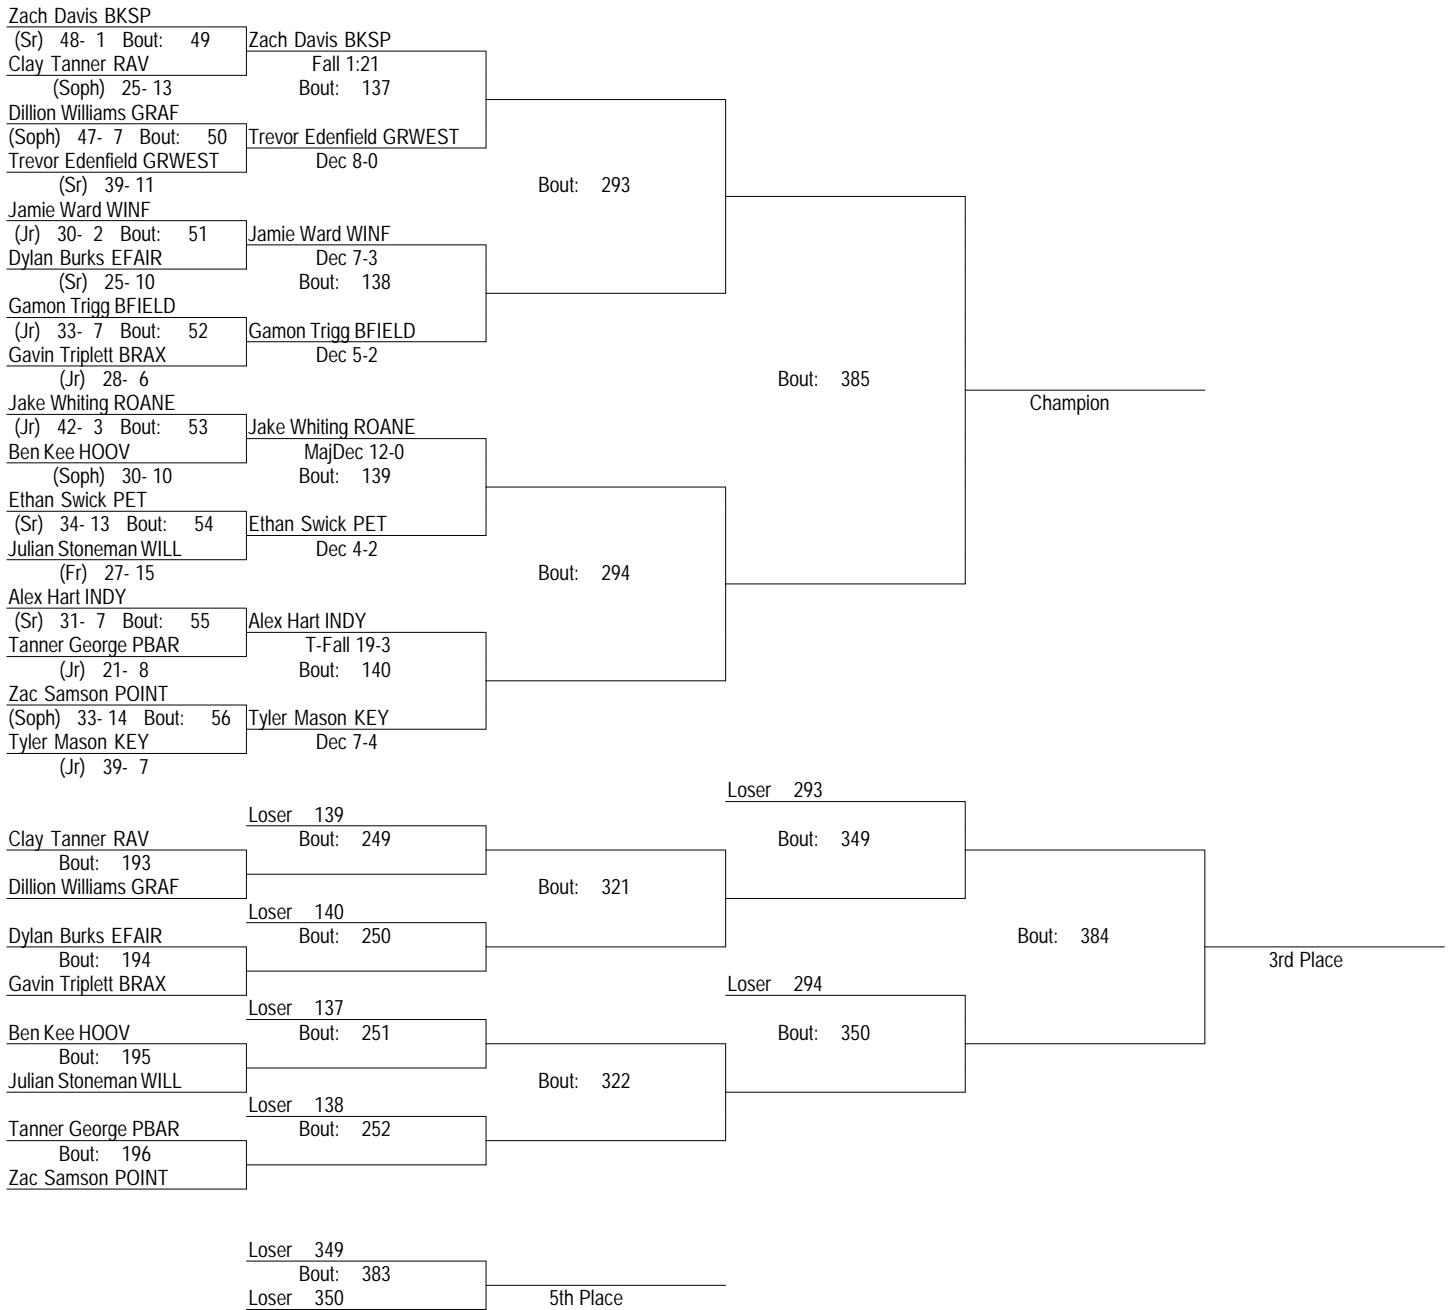

2-22 To 24, 2018

138

2018 WVSSAC AA-A

2-22 To 24, 2018

145

2018 WVSSAC AA-A

2-22 To 24, 2018

152