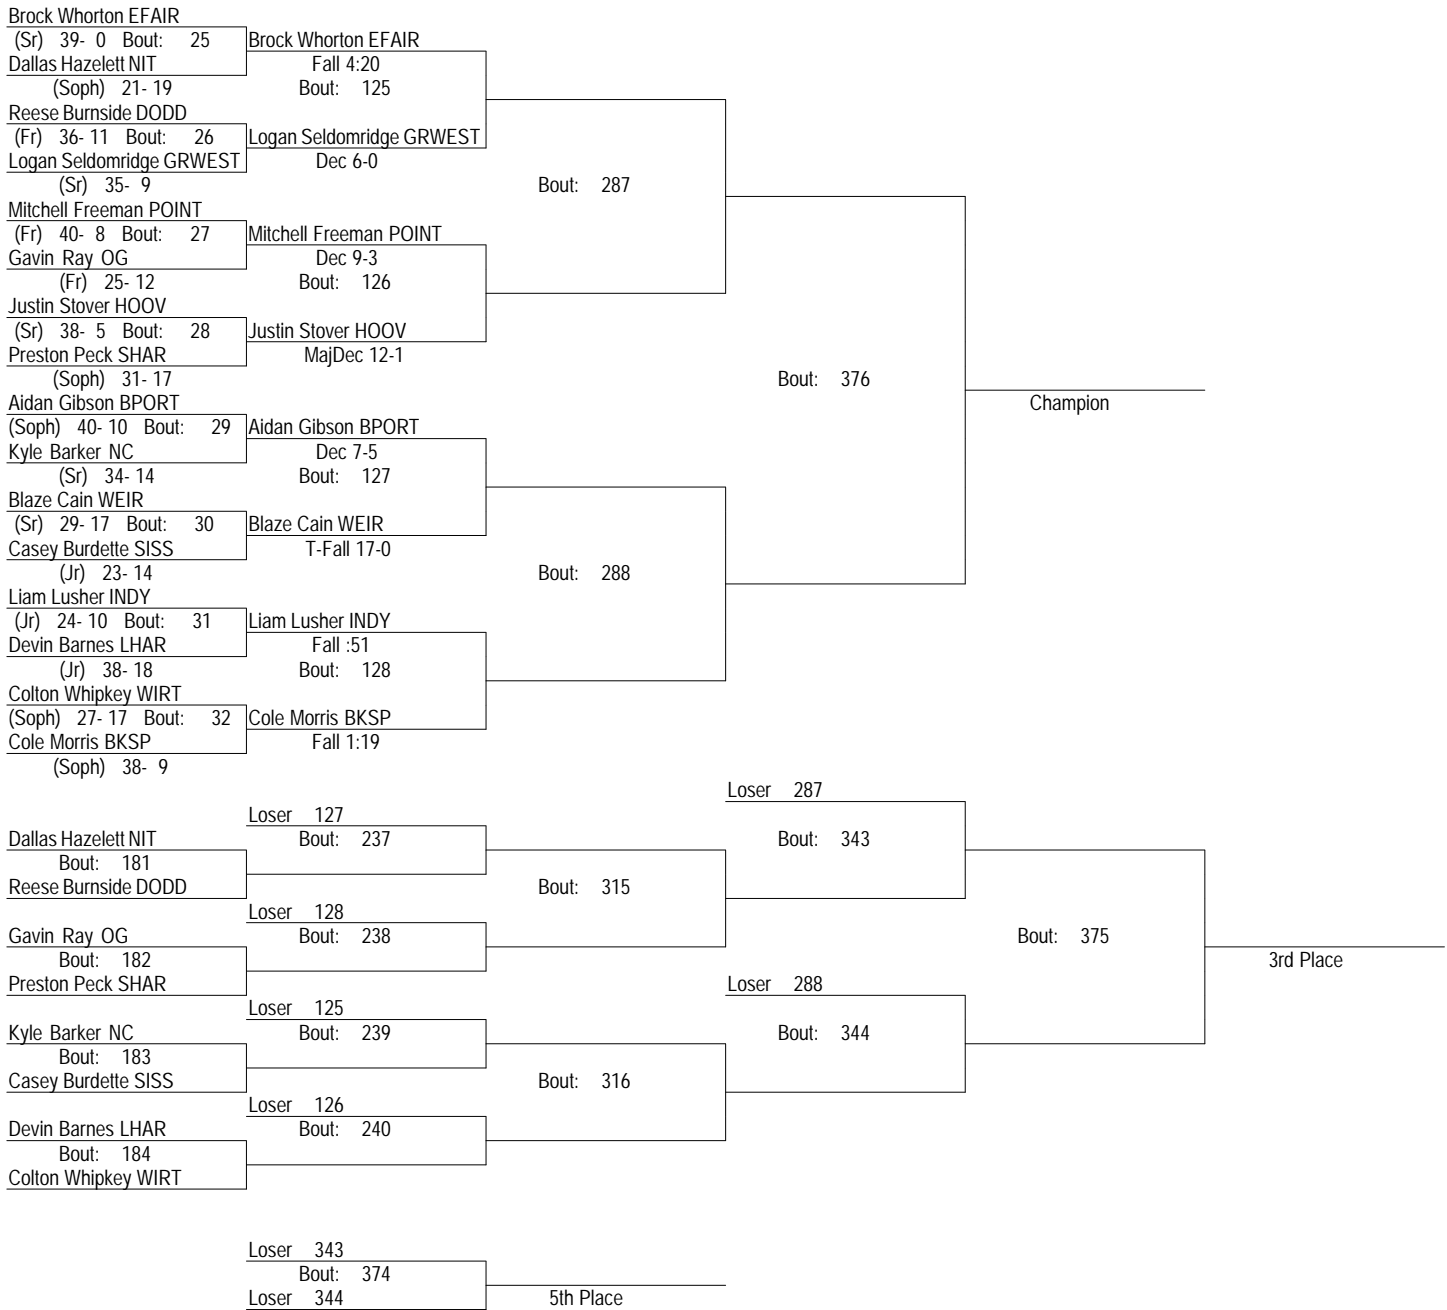

2018 WVSSAC AA-A

2-22 To 24, 2018

126