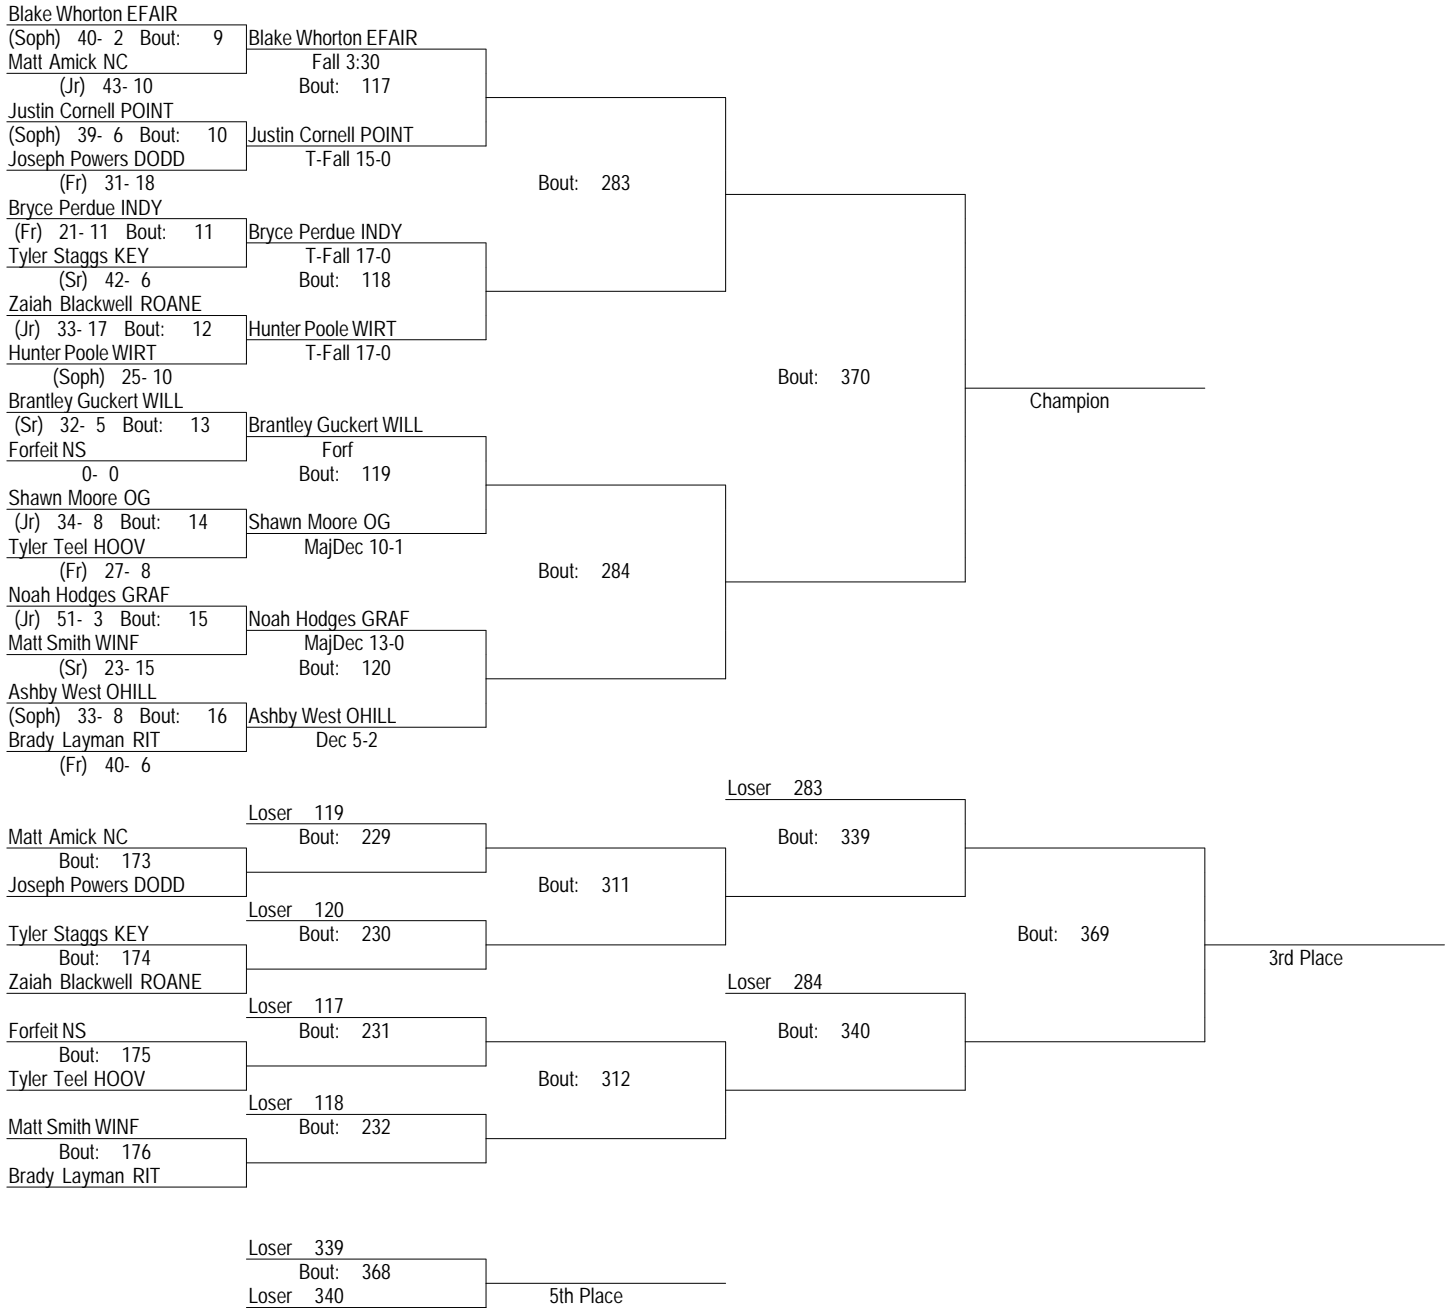

2018 WVSSAC AA-A

2-22 To 24, 2018

106

2018 WVSSAC AA-A

2-22 To 24, 2018

113

2018 WVSSAC AA-A

2-22 To 24, 2018