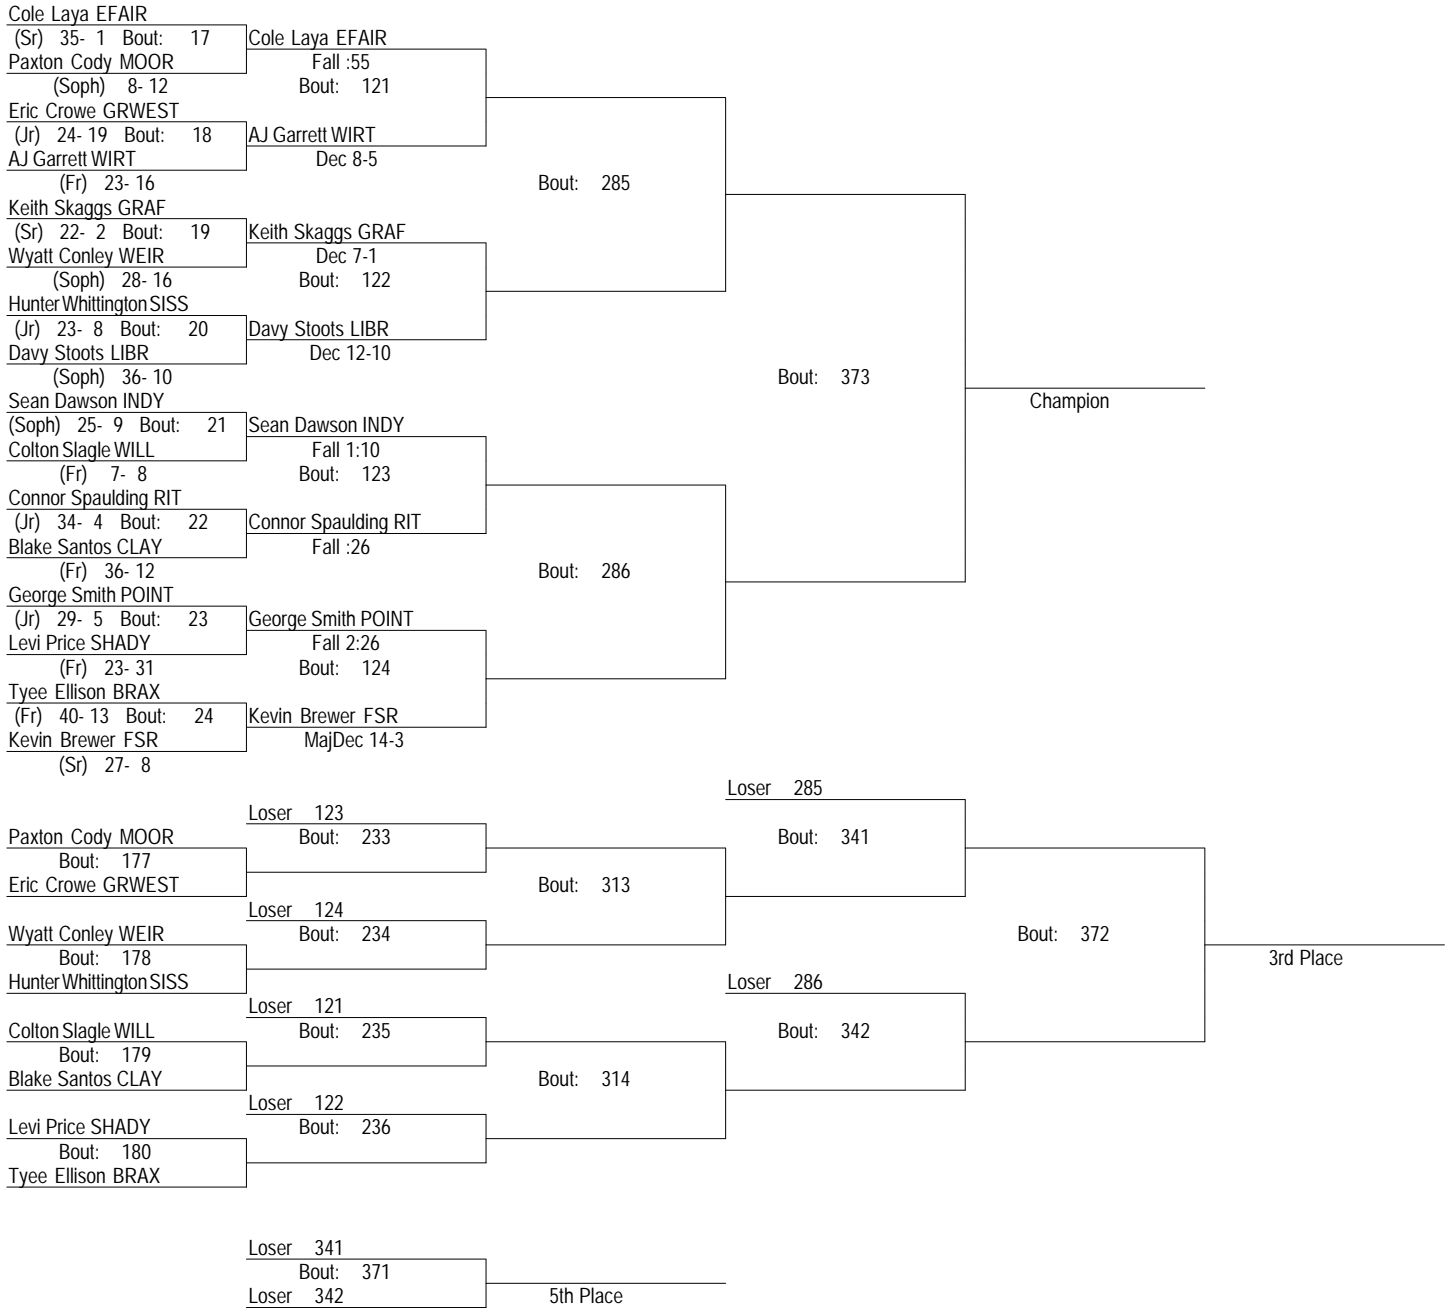

2018 WVSSAC AA-A

2-22 To 24, 2018

120