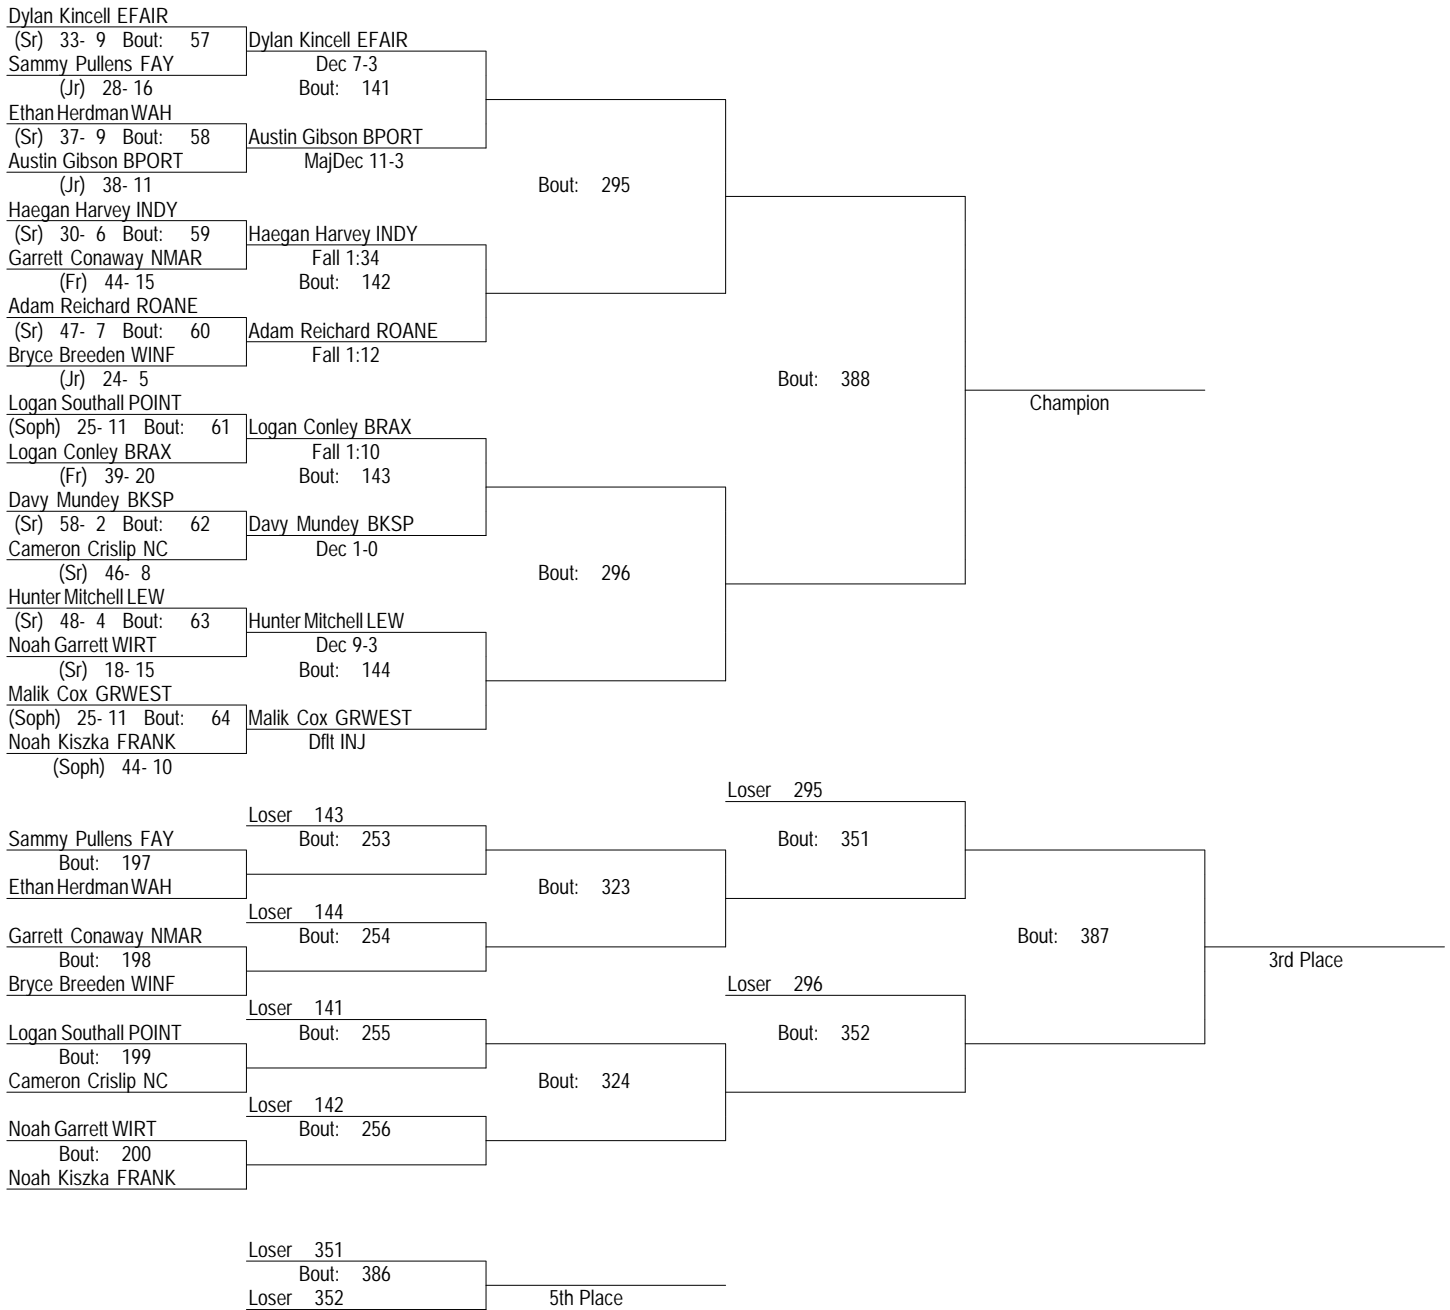

2-22 To 24, 2018

138

2018 WVSSAC AA-A

2-22 To 24, 2018

145

2018 WVSSAC AA-A

2-22 To 24, 2018

152