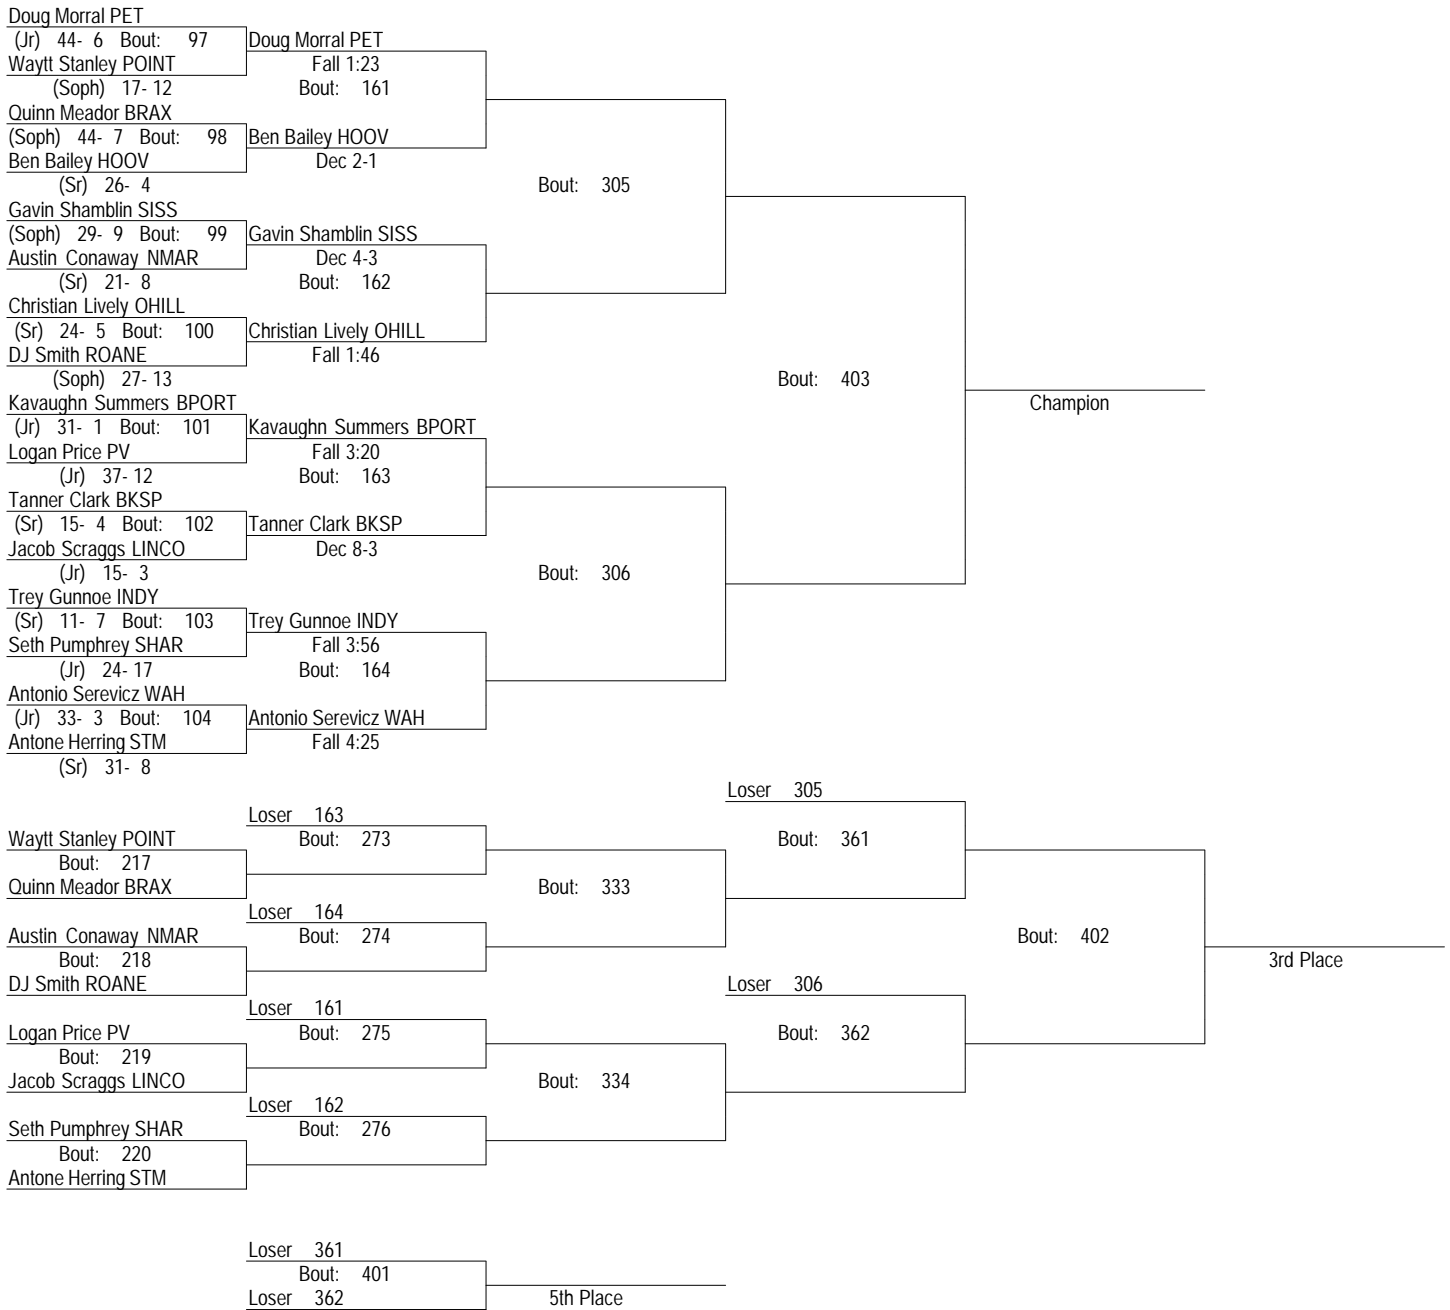

182

2018 WVSSAC AA-A

2-22 To 24, 2018

195

2018 WVSSAC AA-A

2-22 To 24, 2018

220

2018 WVSSAC AA-A