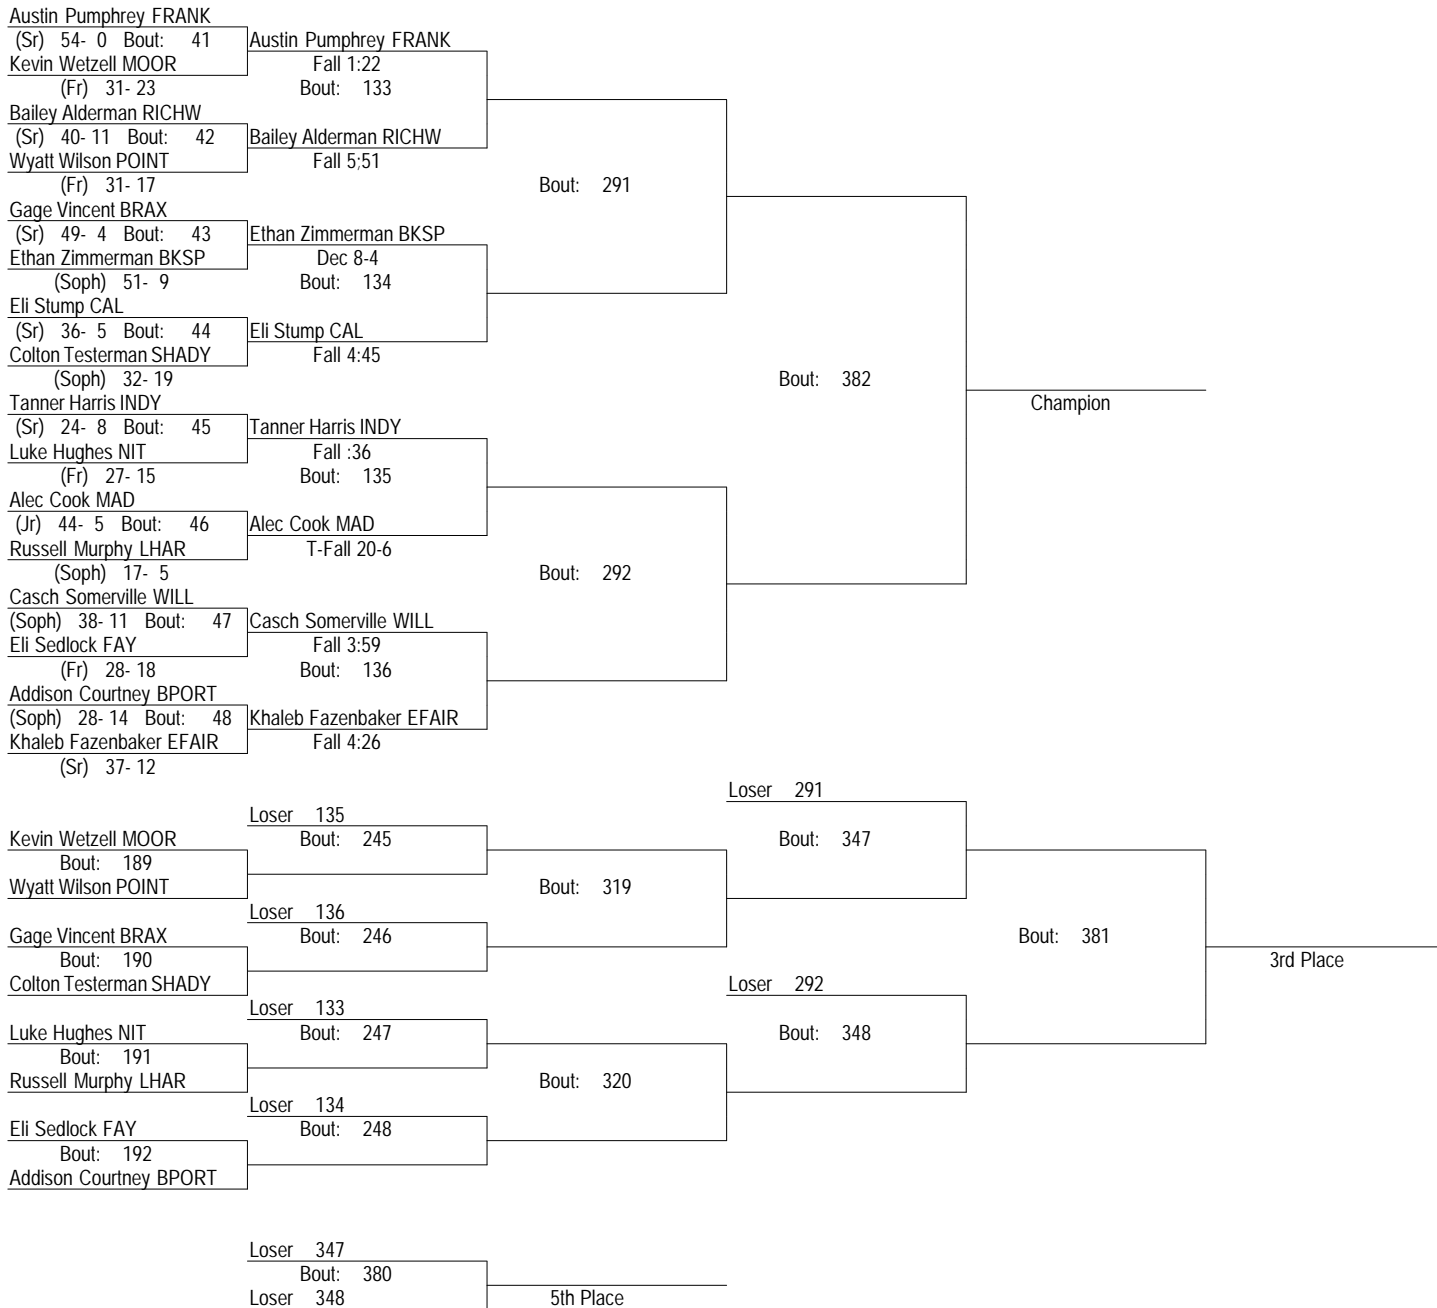

2018 WVSSAC AA-A

2-22 To 24, 2018

138