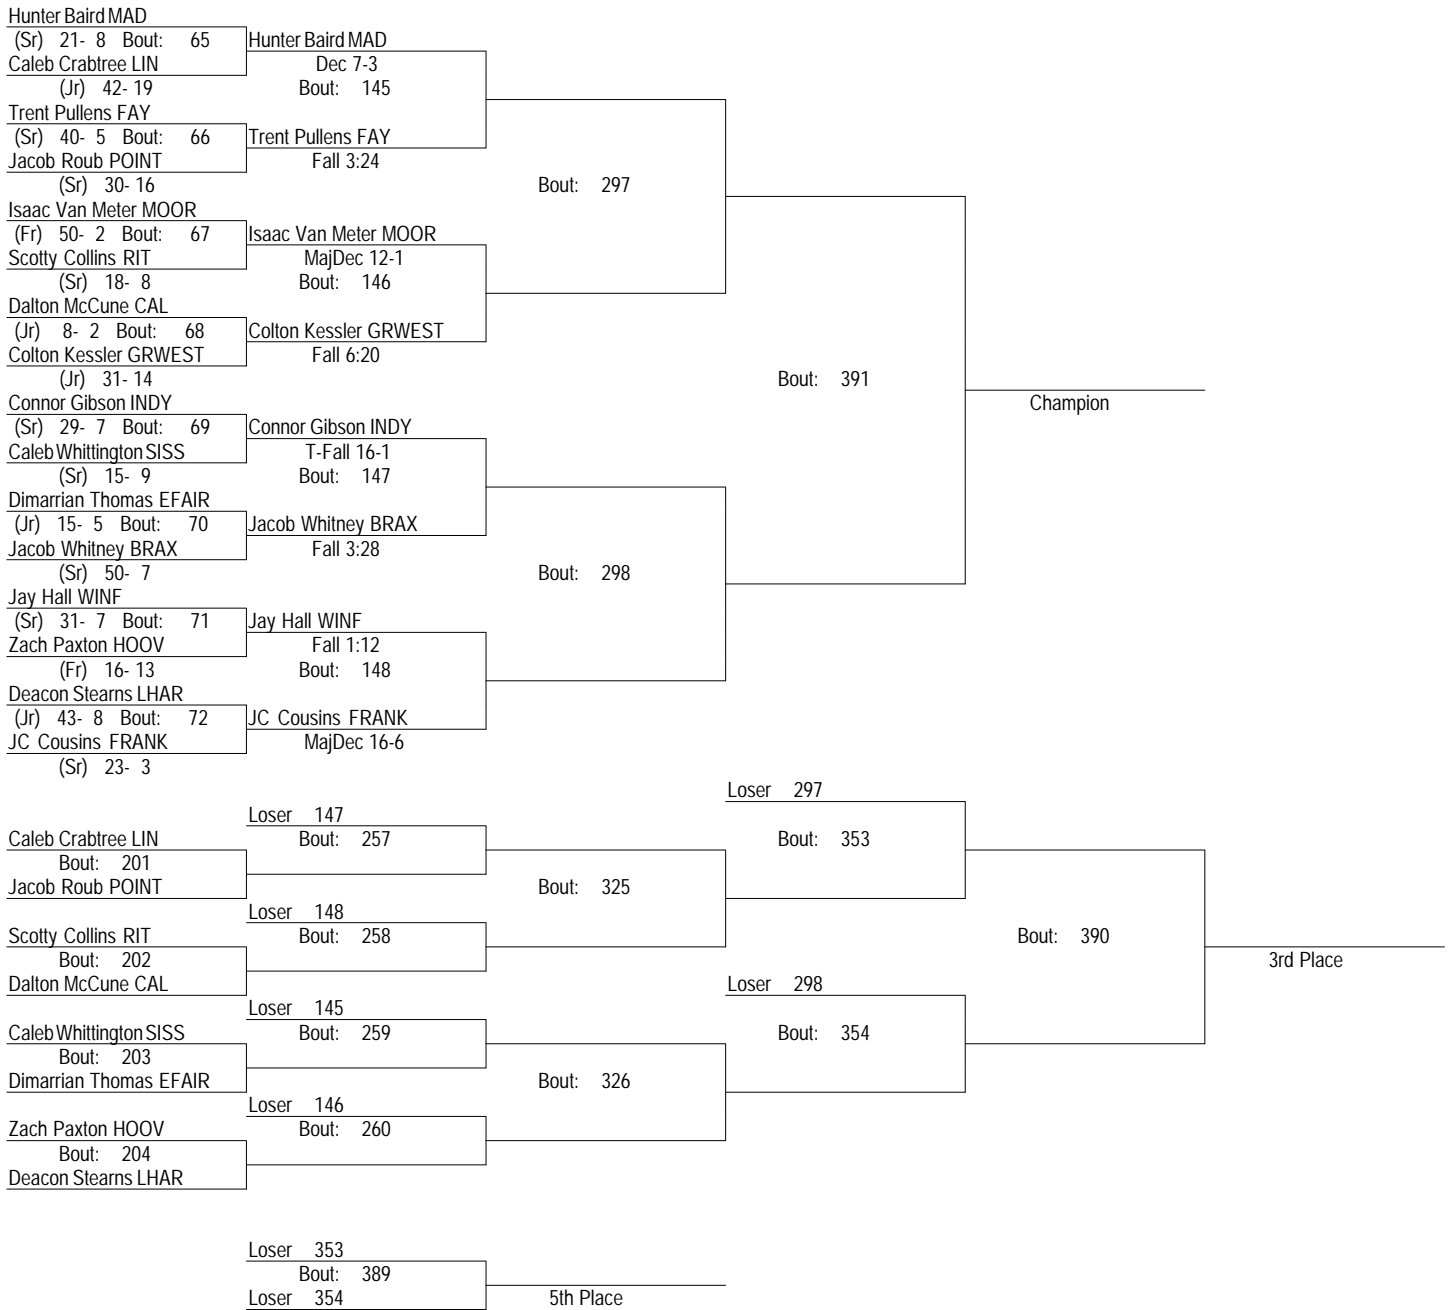

2018 WVSSAC AA-A

2-22 To 24, 2018

160