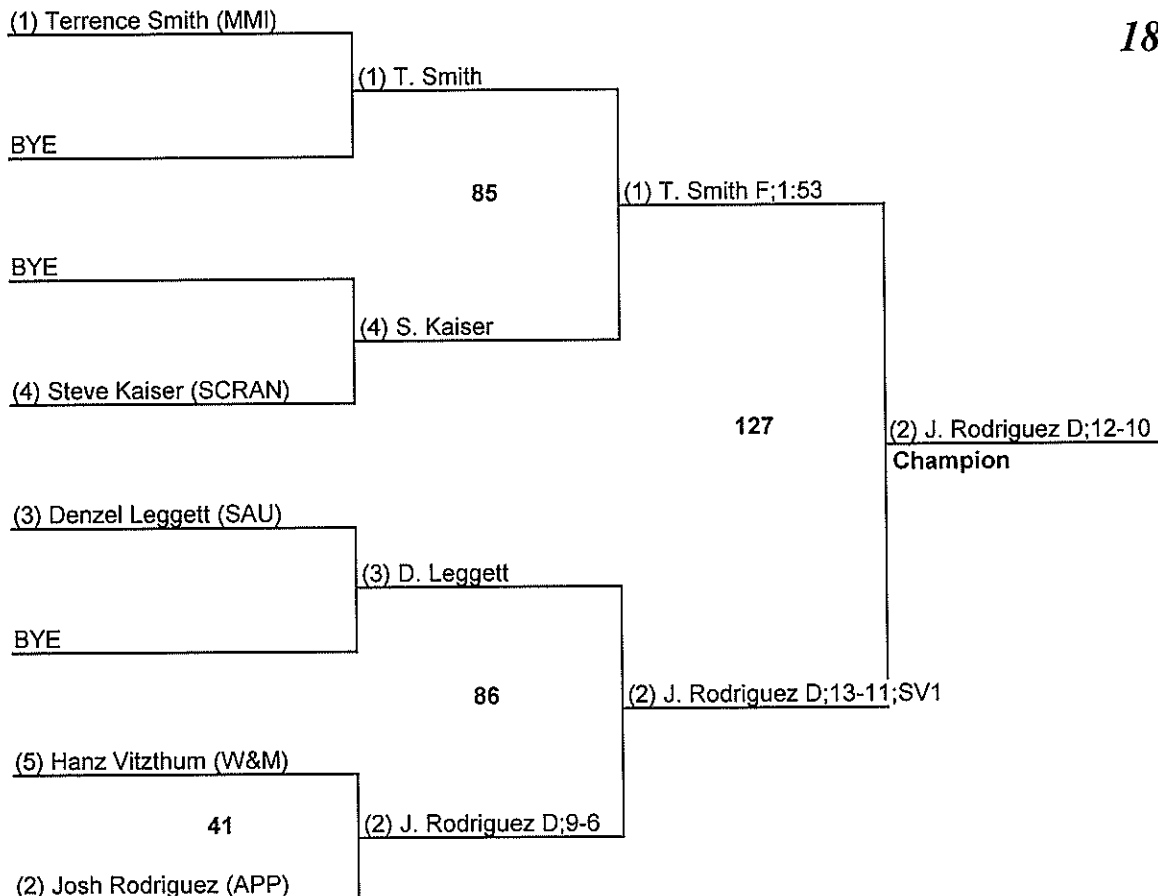

2013 Builder Invitational

184