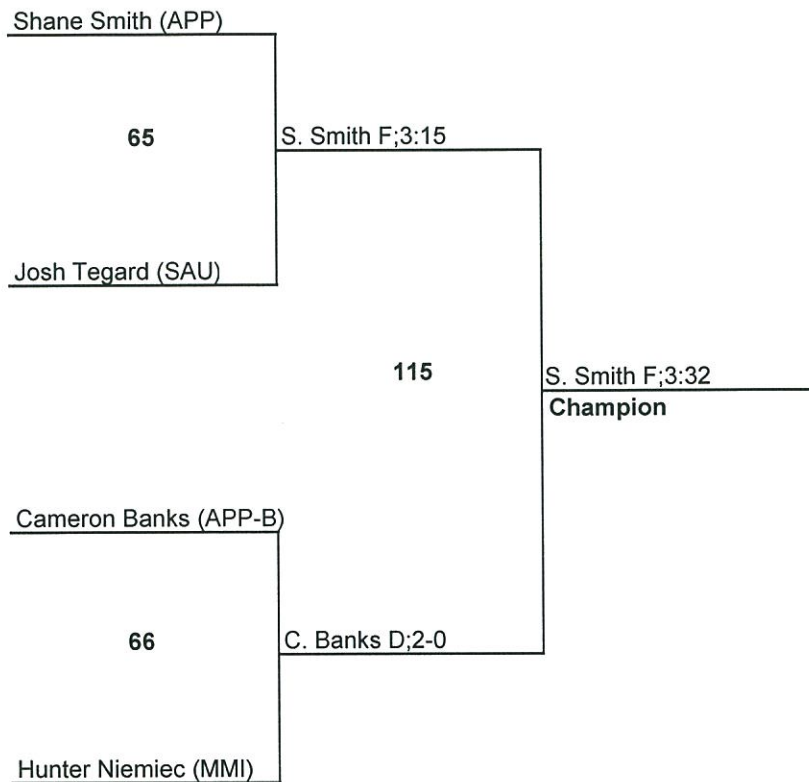

Most Falls in Least Time

Chance Smith WVU Tech
(2 in 3:15)

Outstanding Wrestler

William Burns MMI

Champion of Champions

Jaw Jones APP

2013 Builder Invitational

125

2013 Builder Invitational

133

Josh Tegard d. Cameron Banks 11-5
Shane Smith md Hunter Niemiec 19-7

Standings

Smith 3-0
Tegard 2-1
Banks 1-2
Niemiec 0-3

2013 Builder Invitational

141

Roes p. Luu 1:16
Garcia d. Herald 6-3