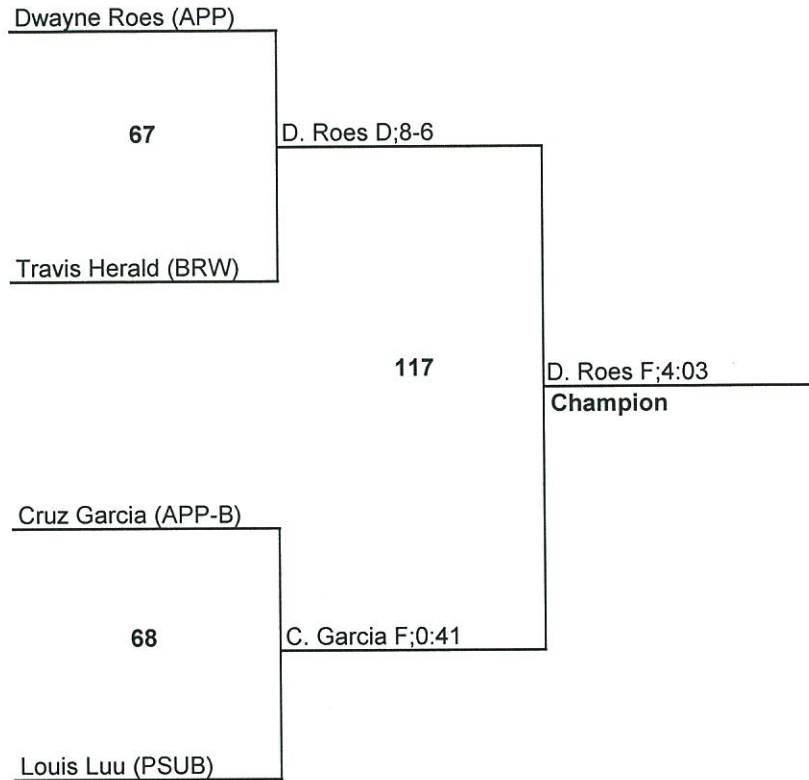

2013 Builder Invitational

133

Josh Tegard d. Cameron Banks 11-5
Shane Smith md Hunter Niemiec 19-7

Standings

Smith 3-0
Tegard 2-1
Banks 1-2
Niemiec 0-3

2013 Builder Invitational

141

Roes p. Luu 1:16
Garcia d. Herald 6-3

Standings

Roes 3-0
Garcia 2-1
Herald 1-2
Luu 0-3

2013 Builder Invitational

149

2013 Builder Invitational

157

2013 Builder Invitational

165