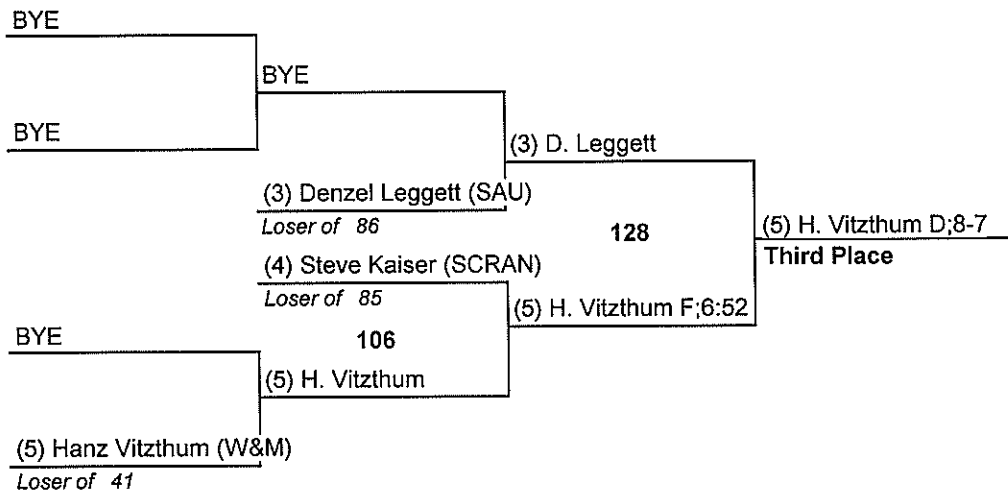

2013 Builder Invitational

184