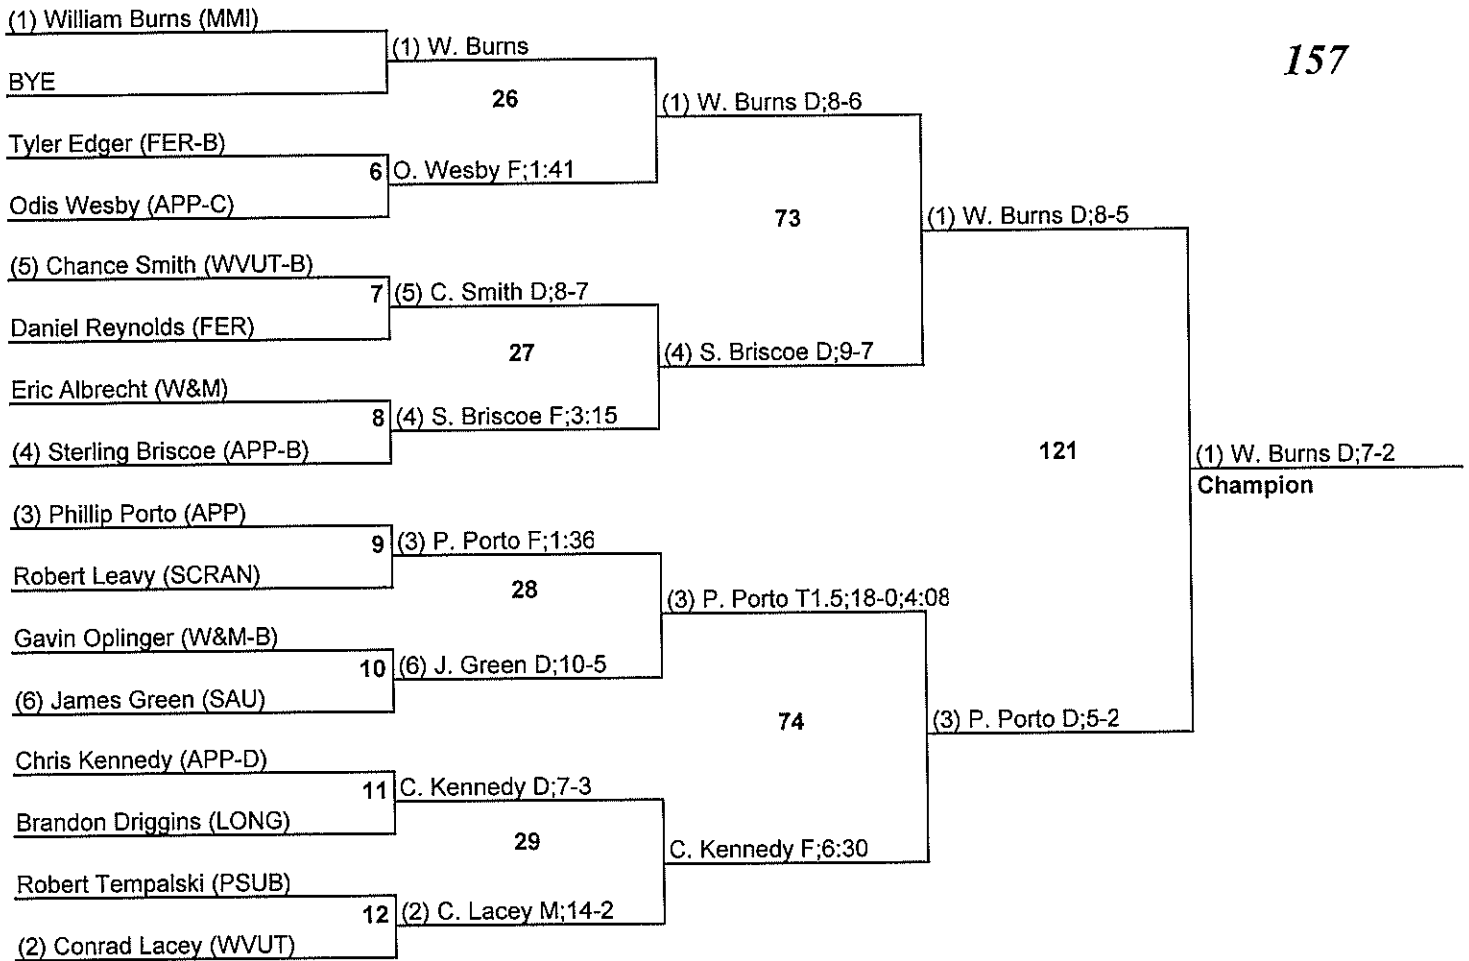

Standings

Roes 3-0
Garcia 2-1
Herald 1-2
Luu 0-3

2013 Builder Invitational

149

2013 Builder Invitational

157

2013 Builder Invitational

165