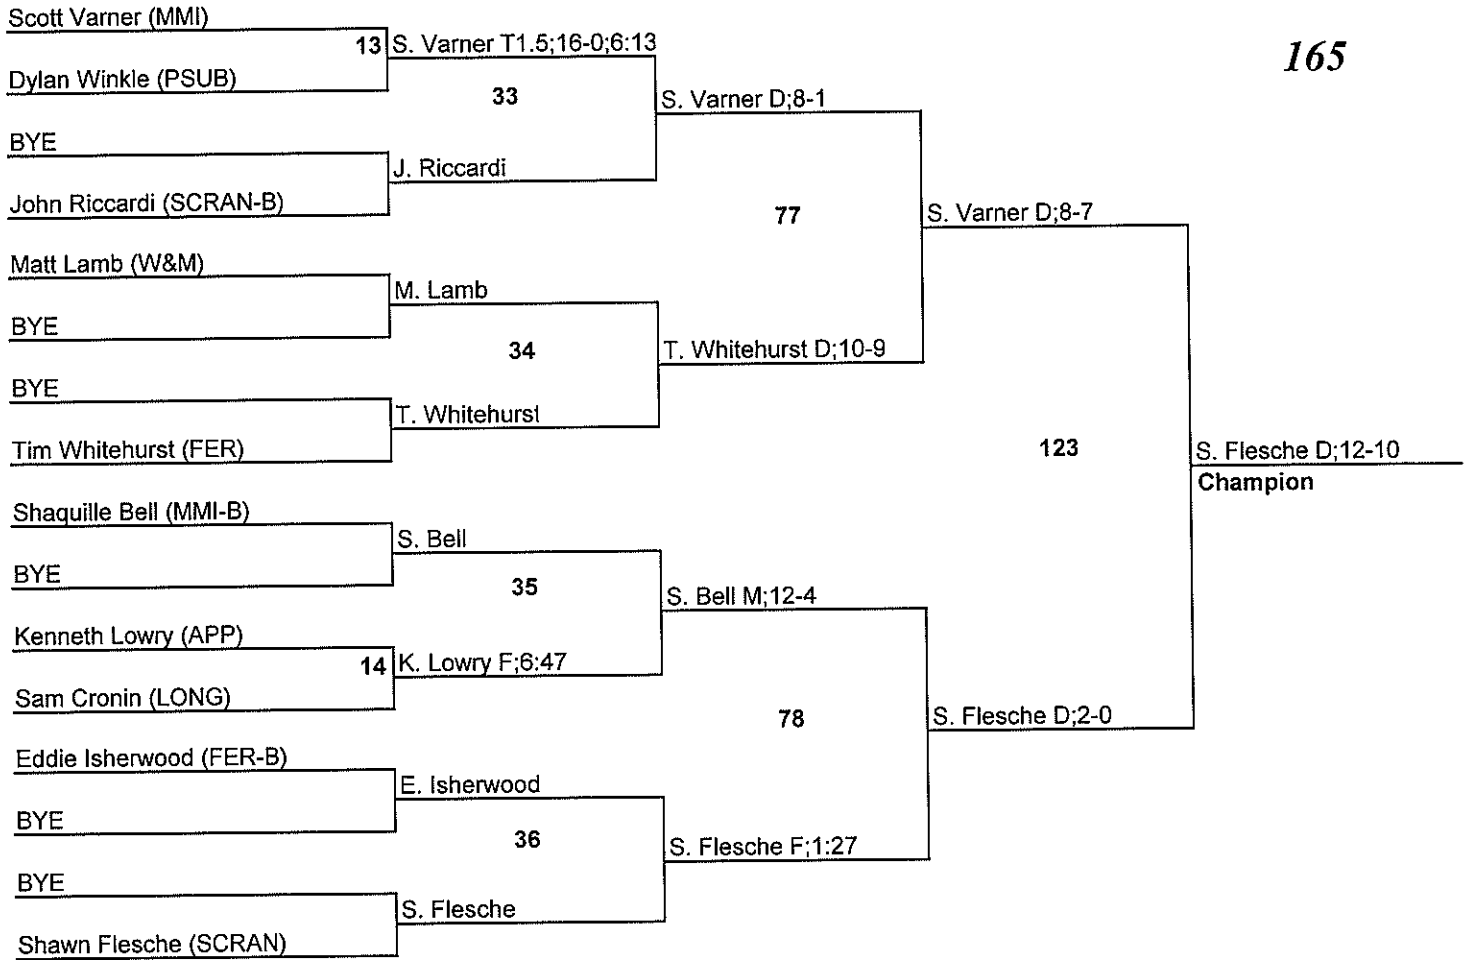

Standings

Roes 3-0
Garcia 2-1
Herald 1-2
Luu 0-3

2013 Builder Invitational

149

2013 Builder Invitational

157

2013 Builder Invitational

165