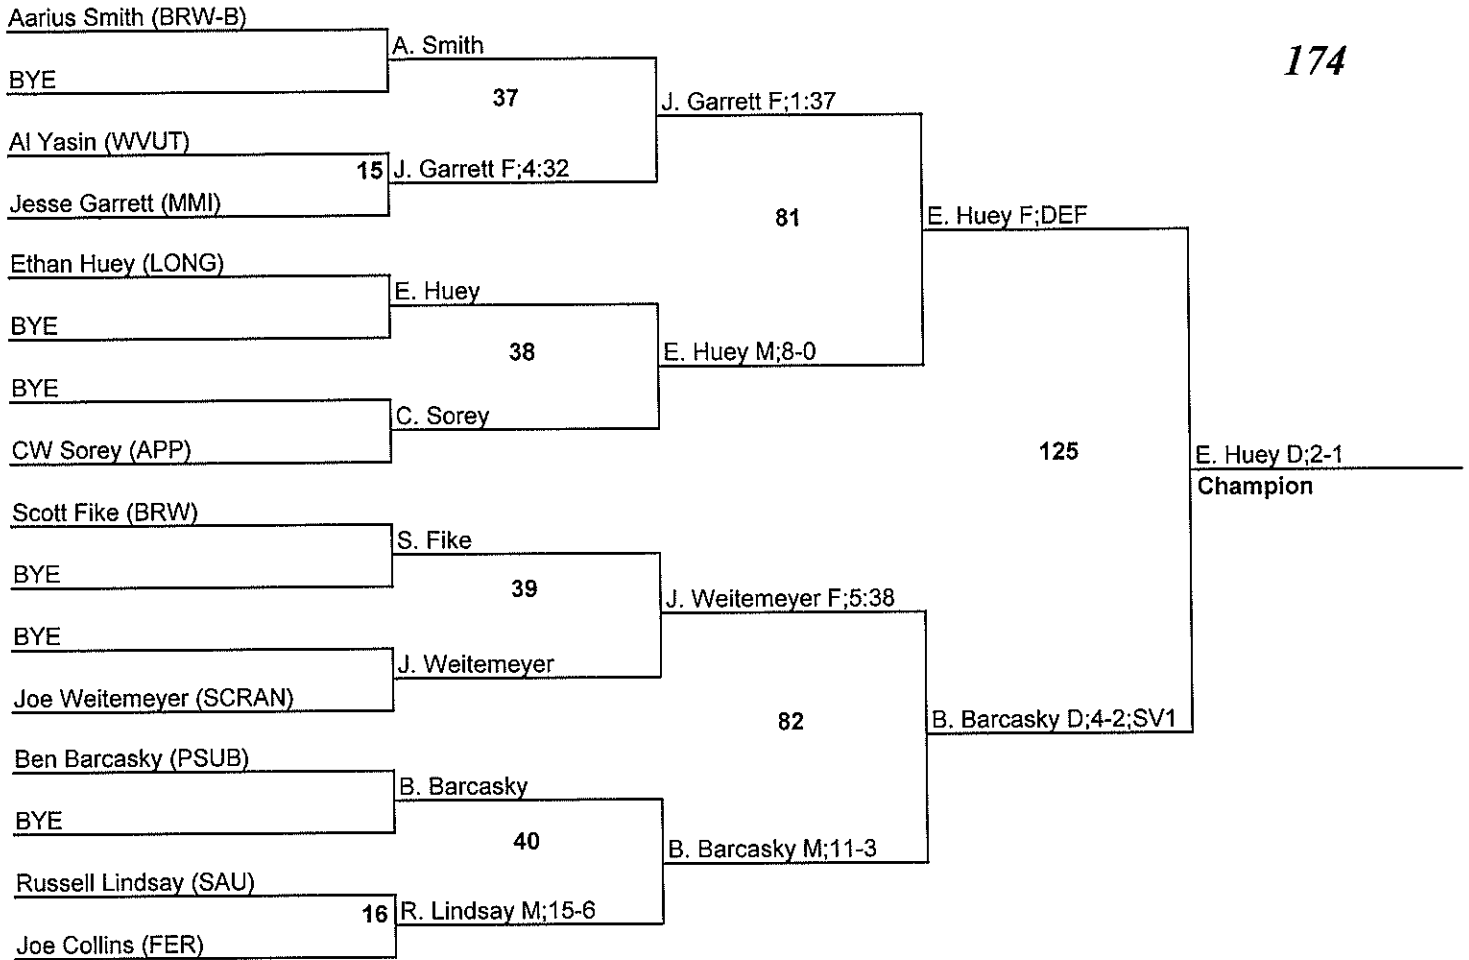

2013 Builder Invitational