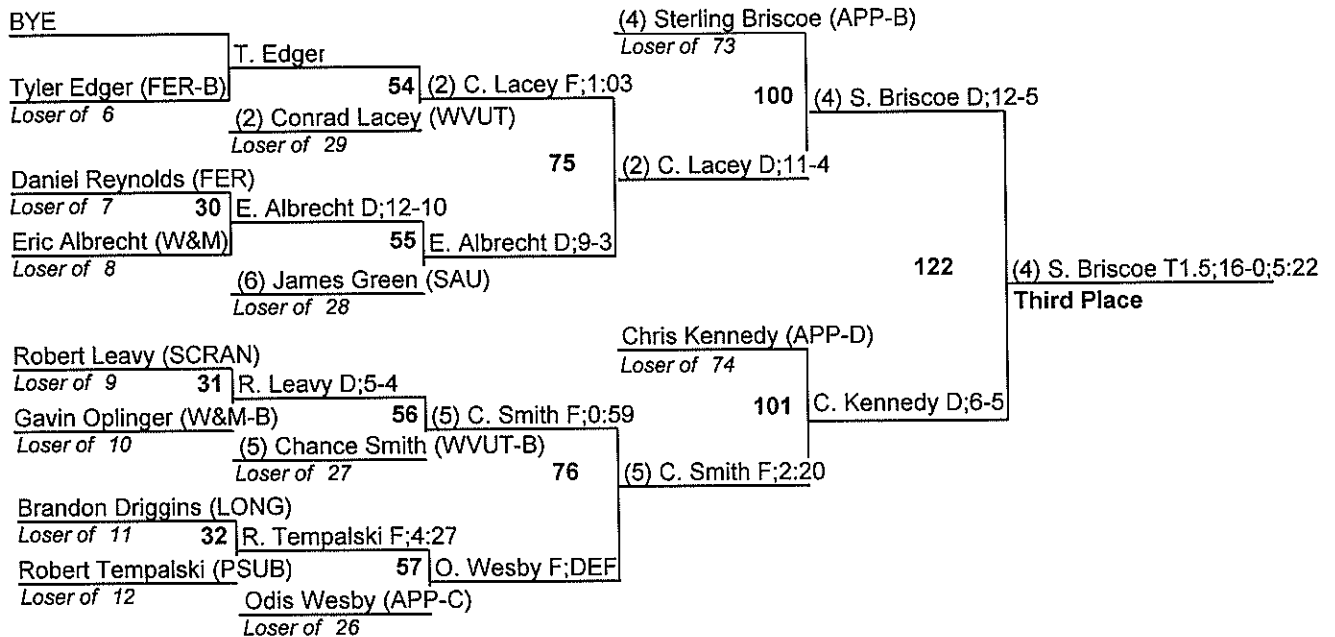

Standings

Roes 3-0
Garcia 2-1
Herald 1-2
Luu 0-3

2013 Builder Invitational

149

2013 Builder Invitational

157

2013 Builder Invitational

165