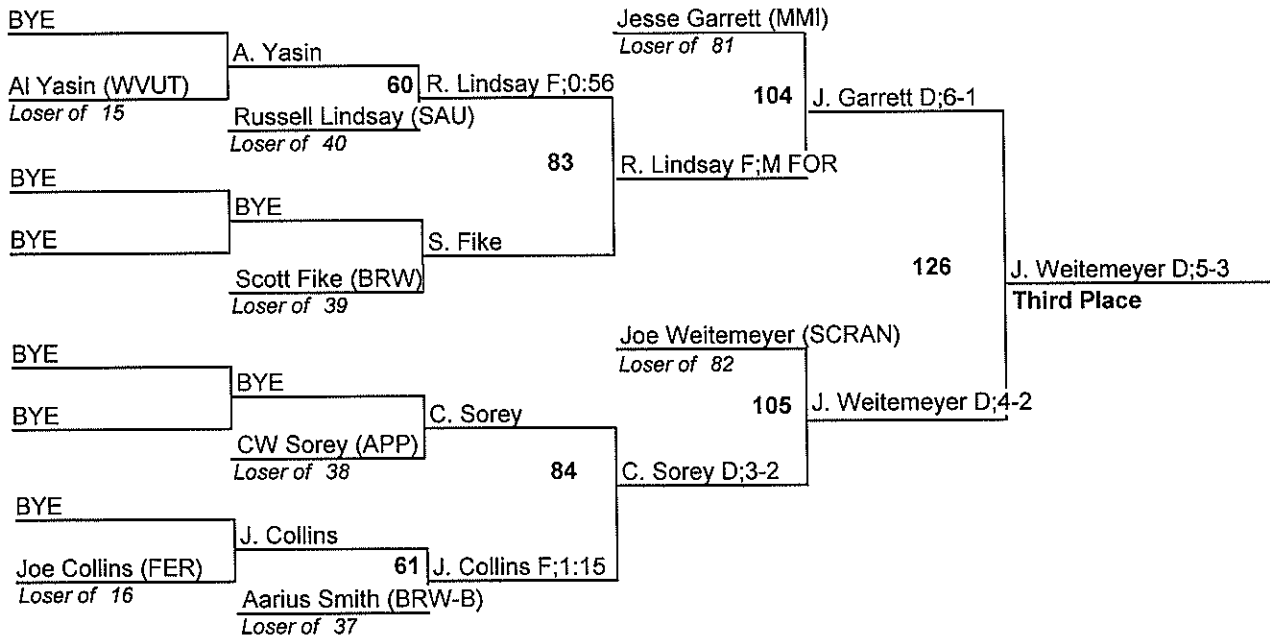

2013 Builder Invitational