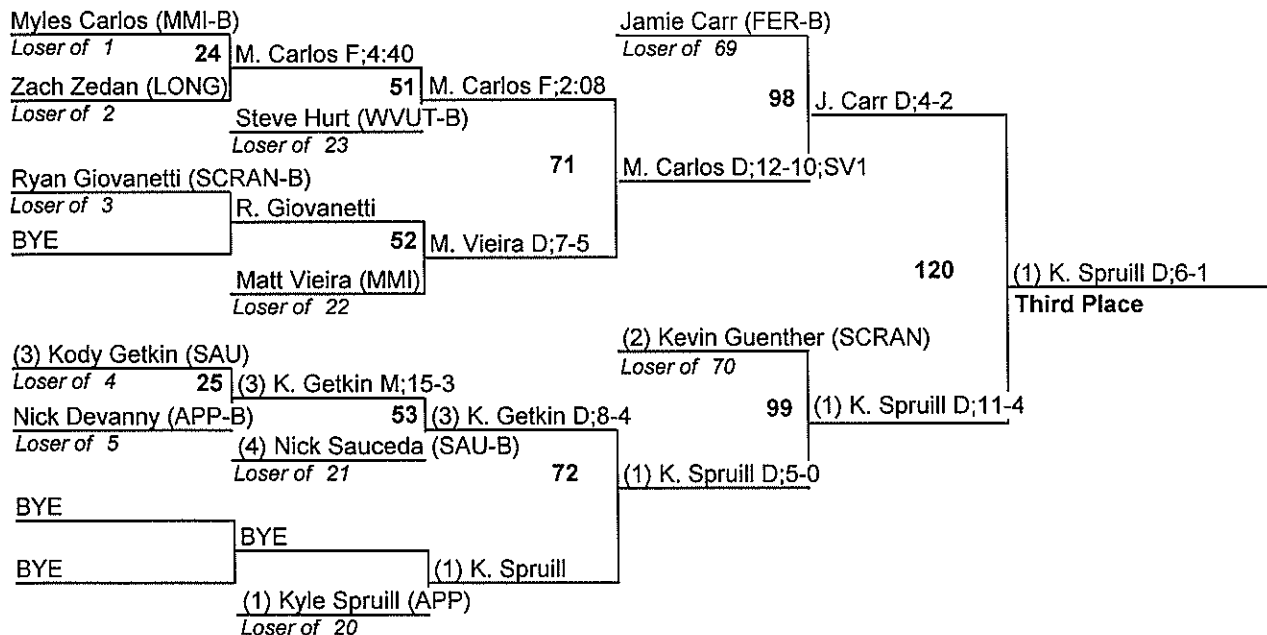

2013 Builder Invitational

133

Josh Tegard d. Cameron Banks 11-5
Shane Smith md Hunter Niemiec 19-7

Standings

Smith 3-0
Tegard 2-1
Banks 1-2
Niemiec 0-3

2013 Builder Invitational

141

Roes p. Luu 1:16
Garcia d. Herald 6-3

Standings

Roes 3-0
Garcia 2-1
Herald 1-2
Luu 0-3

2013 Builder Invitational

149

2013 Builder Invitational

157

2013 Builder Invitational

165