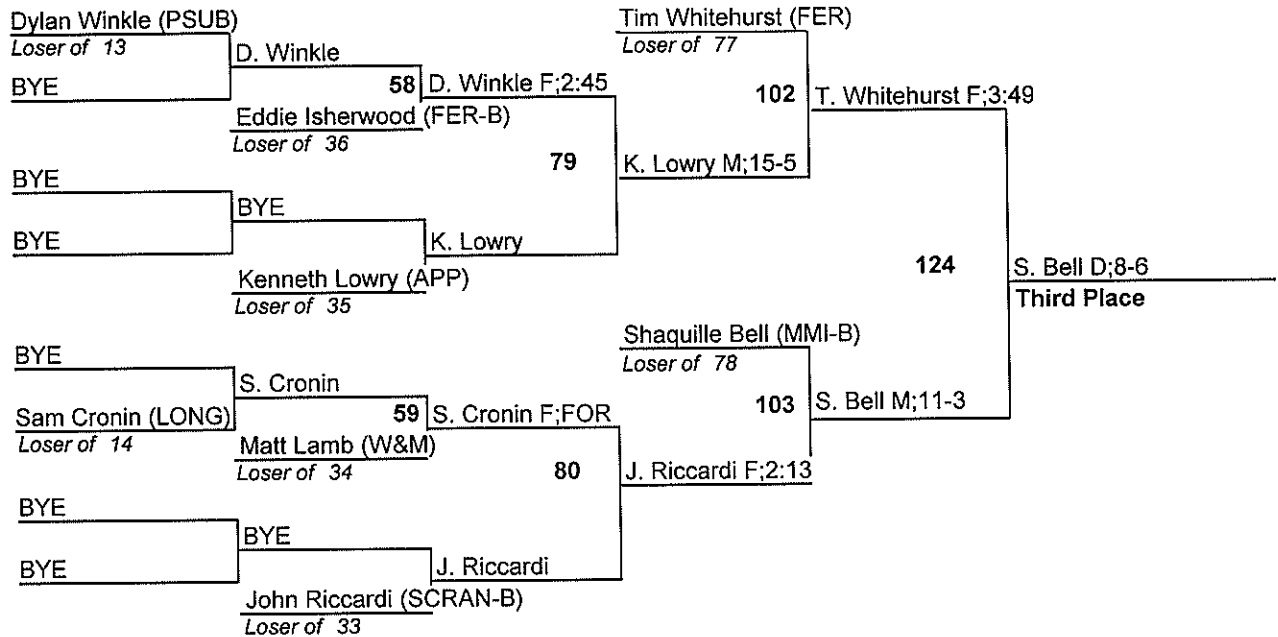

Standings

Roes 3-0
Garcia 2-1
Herald 1-2
Luu 0-3

2013 Builder Invitational

149

2013 Builder Invitational

157

2013 Builder Invitational

165