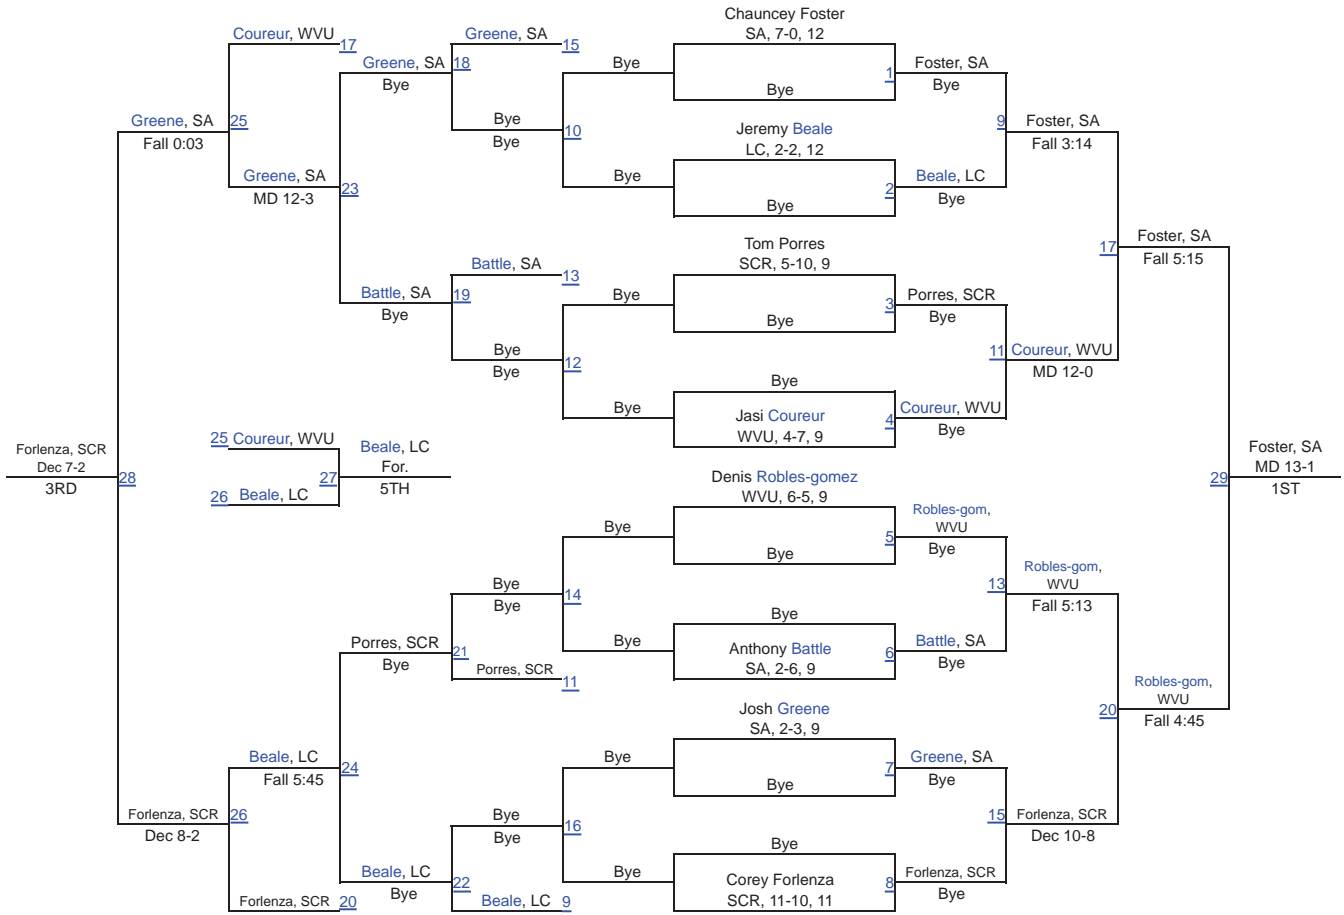

## Team Scores

1.	St. Andrews University	127.0
2.	West Virginia Tech	125.0
3.	Washington & Lee	97.5
4.	Scranton	95.0
5.	Virginia Military Institute	39.5
6.	Liberty College	24.5
7.	Southern Virginia University	21.5
8.	East Tennessee State	21.0
9.	Bridgewater College	15.5
10.	Hampden-Sydney College	13.0
11.	Lyndsey Wilson	0.5
12.	Ferrum	0.0

# Washington and Lee Invitational

125

# Washington and Lee Invitational

133