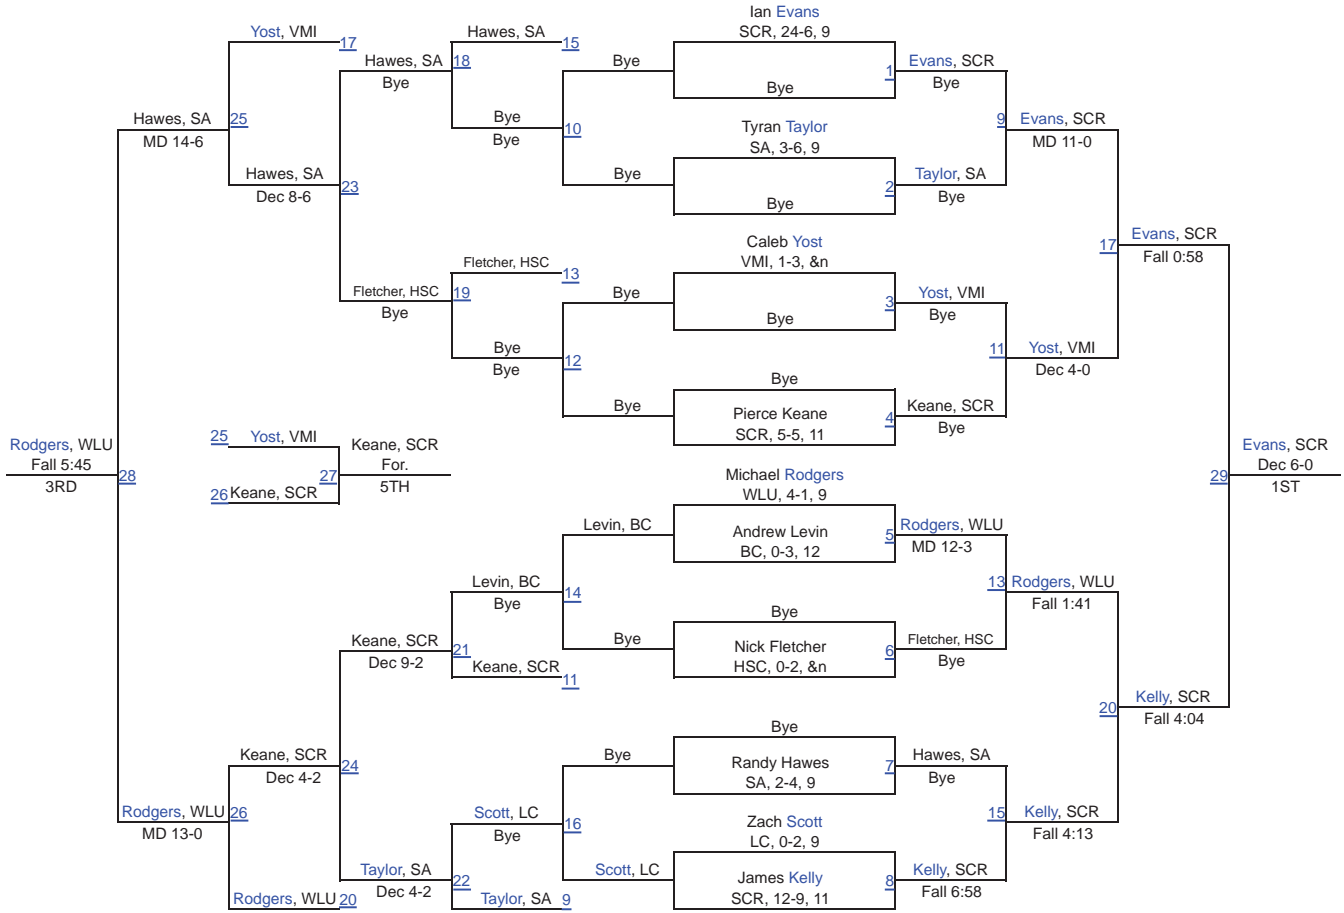

## Team Scores

1.	St. Andrews University	127.0
2.	West Virginia Tech	125.0
3.	Washington & Lee	97.5
4.	Scranton	95.0
5.	Virginia Military Institute	39.5
6.	Liberty College	24.5
7.	Southern Virginia University	21.5
8.	East Tennessee State	21.0
9.	Bridgewater College	15.5
10.	Hampden-Sydney College	13.0
11.	Lyndsey Wilson	0.5
12.	Ferrum	0.0

# Washington and Lee Invitational

125

# Washington and Lee Invitational

133

# Washington and Lee Invitational

141