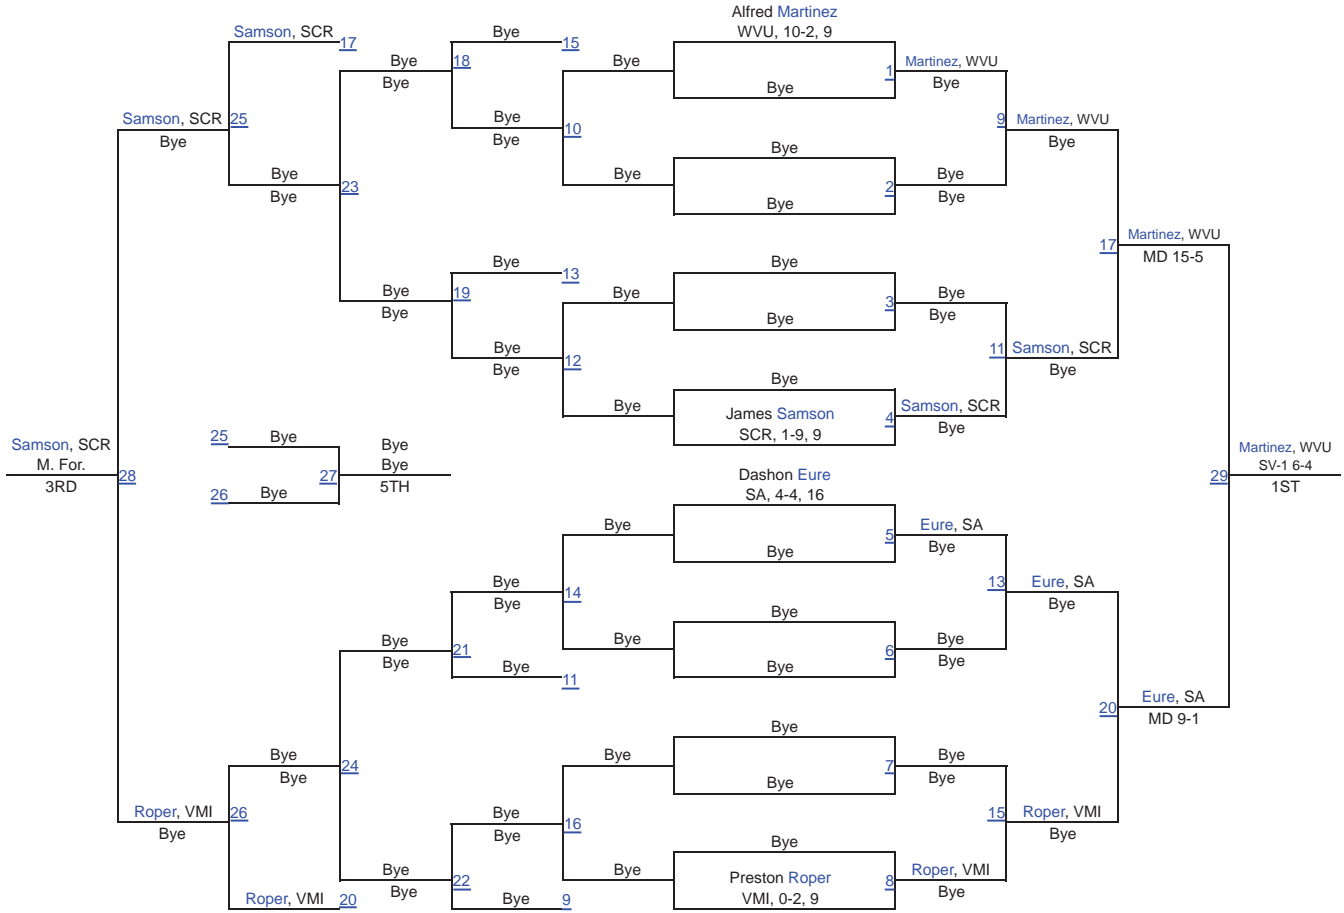

## Team Scores

1.	St. Andrews University	127.0
2.	West Virginia Tech	125.0
3.	Washington & Lee	97.5
4.	Scranton	95.0
5.	Virginia Military Institute	39.5
6.	Liberty College	24.5
7.	Southern Virginia University	21.5
8.	East Tennessee State	21.0
9.	Bridgewater College	15.5
10.	Hampden-Sydney College	13.0
11.	Lyndsey Wilson	0.5
12.	Ferrum	0.0

# Washington and Lee Invitational

125

# Washington and Lee Invitational

133